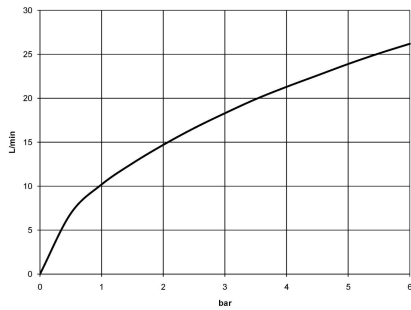

**Required miscellaneous**

**xGRID Installation track 555 mm -** 12 360 970 90

36 425 809  
mm [inches]

Flow rate chart

Certificates

LGA\_19385.

LGA\_19384.

WRAS\_1906098.