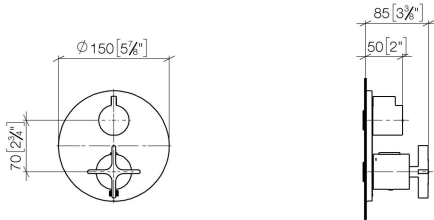

**Required miscellaneous**

**xGRID Installation track 555 mm -** 12 360 970 90

36 425 809  
mm [inches]

Flow rate chart

Certificates

LGA\_19385.

LGA\_19384.

WRAS\_1906098.