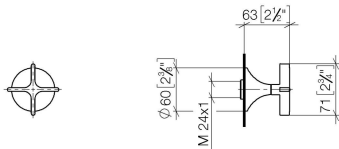

Shower - VAIA
Wall valve - platinum matt
Article number: 36 310 809-06
Date of manufacture from 3/13/2017

- rosette Ø 60 mm

platinum matt

Miscellaneous items are required for this article.

Dimensional drawing

mm [inches]

All details in mm / inch = mm x 0.0394