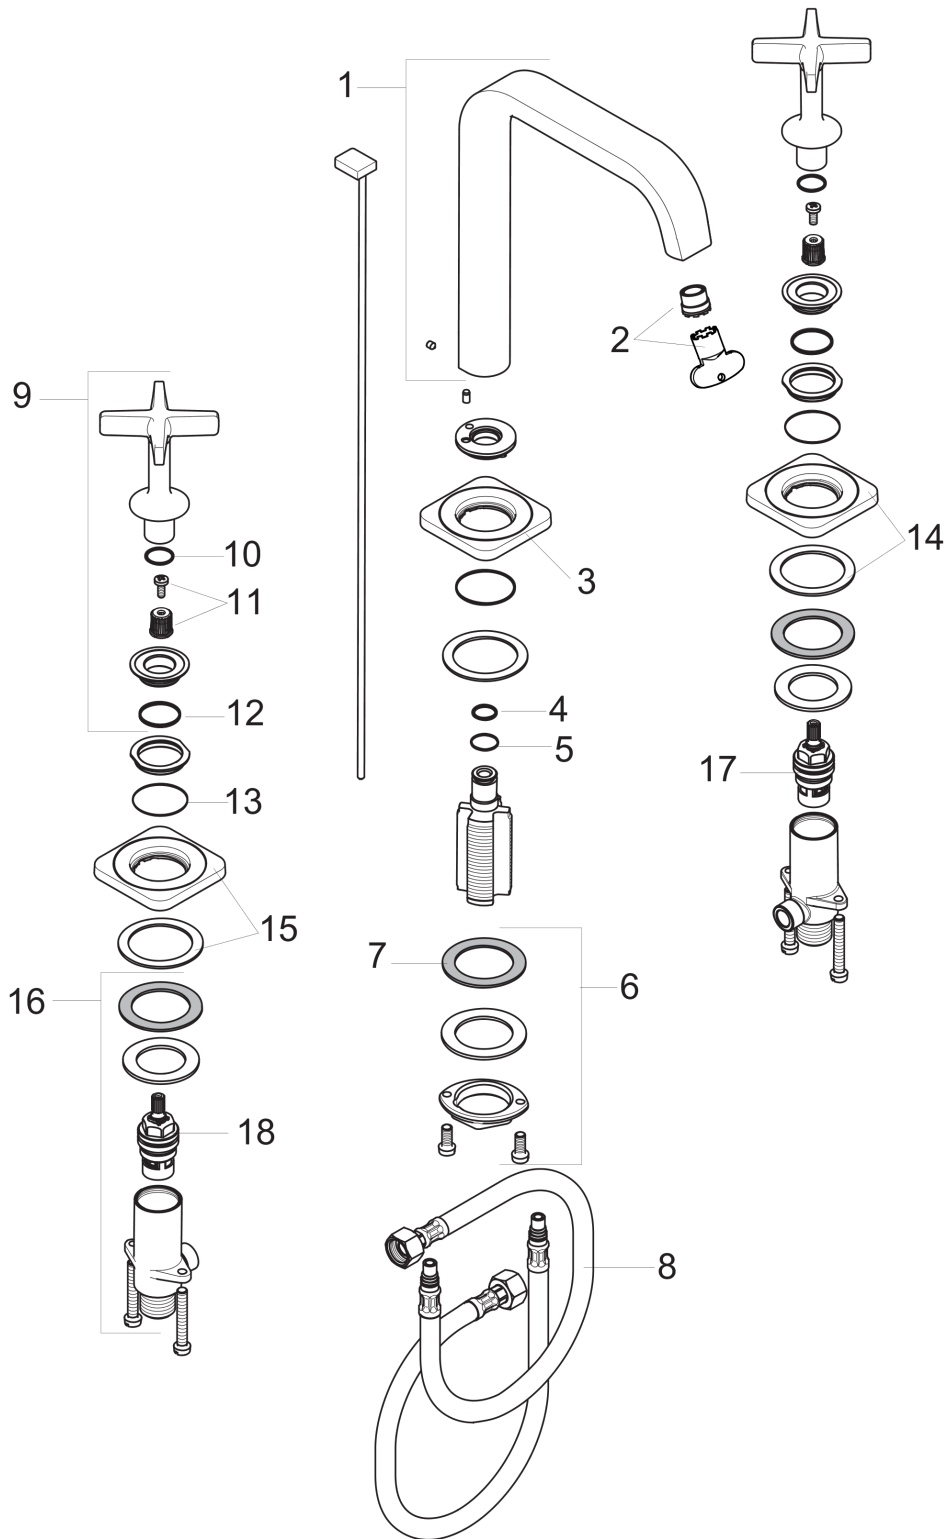

**AXOR Citterio E**  
**AXOR Citterio E Widespread Faucet, 1.2 GPM**  
Finishes : **chrome**    Part no. : **36108001**

## Exploded drawing

Year of production: >07/16

**AXOR Citterio E**  
**AXOR Citterio E Widespread Faucet, 1.2 GPM**  
 Finishes : **chrome**    Part no. : **36108001**

## Spare parts list

Year of production: >07/16

Pos.	Description	Part no.	Price	PU
1	spout cpl.	92394000	-	1
2	aerator laminar M16,5x1 (4,5 l/min)	92876000	-	1
3	escutcheon	98930000	-	1
4	O-ring 11x2	98127000	-	1
5	O-Ring 14x1,5	98201000	-	1
6	fixing set (Ø 32)	13961000	-	1
7	lever collar	97548000	-	1
8	connection hose 18½" M8x0,75 3/8"	96321001	-	1
9	handle	92396000	-	1
10	O-ring 13x2	98128000	-	1
11	handle fixing set	98932000	-	1
12	O-ring 21x2	98205000	-	1
13	O-ring 29x1,5	92738000	-	1
14	escutcheon cold water	92398000	-	1
15	escutcheon hot water	92397000	-	1
16	stop valve cpl.	97357001	-	1
17	shut off unit left closing	94008000	-	1
18	shut off unit right closing	94009000	-	1
a	pop up waste	88509000	-	1
b	fixation extension 35 mm	13898000	-	1