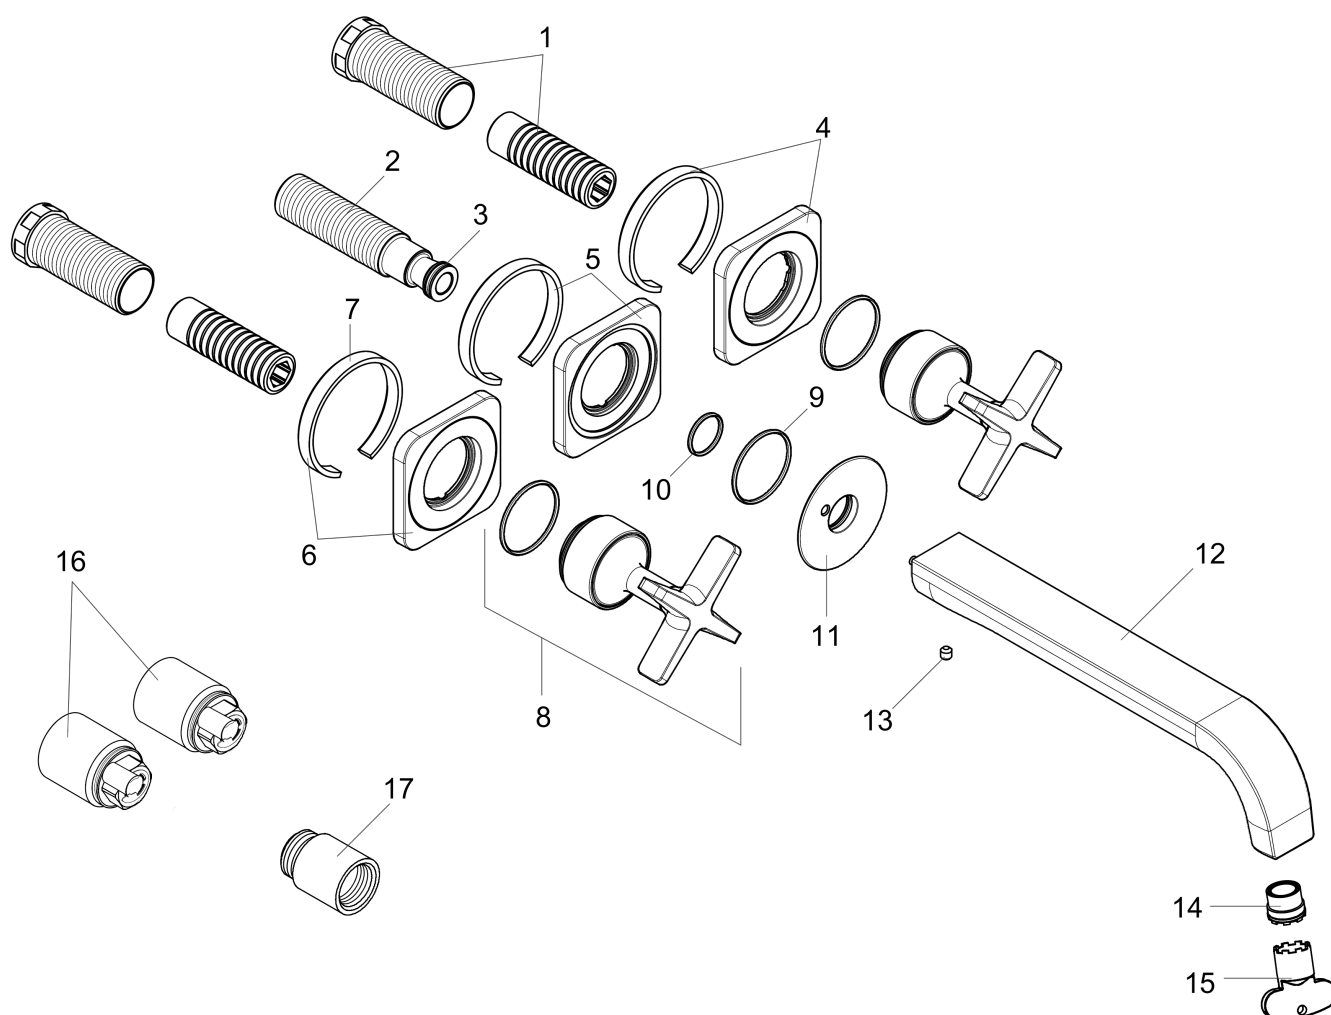

AXOR Citterio E

AXOR Citterio E Wall-Mounted Widespread Faucet Trim, 1.2 GPM

Finishes : **chrome** Part no. : **36107001**

Exploded drawing

Year of production: >07/16

AXOR Citterio E

AXOR Citterio E Wall-Mounted Widespread Faucet Trim, 1.2 GPM

Finishes : **chrome** Part no. : **36107001**

Spare parts list

Year of production: >07/16

Pos.	Description	Part no.	Price	PU
1	fixing set	96393000	-	1
2	connecting thread G½	95626000	-	1
3	O-ring 13x2	98128000	-	1
4	escutcheon cold water	92398000	-	1
5	escutcheon	92359000	-	1
6	escutcheon hot water	92397000	-	1
7	seal	97530000	-	1
8	handle	92343000	-	1
9	O-ring 30x1,5	98433000	-	1
10	O-ring 17x1,5	98137000	-	1
11	escutcheon for spout	92342000	-	1
12	spout 220 mm	92336000	-	1
13	hollow set screw M5x5	98446000	-	1
14	aerator laminar M16,5x1 (4,5 l/min)	92876000	-	1
15	special tool	98987000	-	1
a	extension 25 mm	96259000	-	1
b	extension 25 mm	95413000	-	1