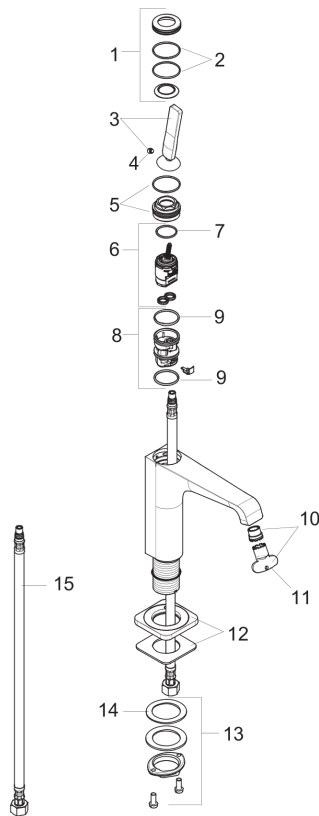

AXOR Citterio E

AXOR Citterio E Single-Hole Faucet without Pop-Up, Medium, 1.2 GPM

Finishes : **chrome** Part no. : **36103001**

Description

Features

- Laminar spray
- Flow: 1.2 GPM (4.5 L/Min)
- Joystick ceramic cartridge

Item details

List Price \$ 960.00

Technology

Compliance

Product image

Scale drawing

AXOR Citterio E

AXOR Citterio E Single-Hole Faucet without Pop-Up, Medium, 1.2 GPM

Finishes : **chrome** Part no. : **36103001**

Exploded drawing

Year of production: >07/16

AXOR Citterio E
AXOR Citterio E Single-Hole Faucet without Pop-Up, Medium, 1.2 GPM

 Finishes : **chrome** Part no. : **36103001**

Spare parts list

Year of production: >07/16

Pos.	Description	Part no.	Price	PU
1	escutcheon	92188000	-	1
2	O-ring 30x1,5	98433000	-	1
3	handle	92189000	-	1
4	hollow set screw M6x6	97660000	-	1
5	nut	95667000	-	1
6	cartridge, assy	96339000	-	1
7	O-ring 21,95x1,78	95169000	-	1
8	adapter for cartridge	95289000	-	1
9	O-ring 26x2	98147000	-	1
10	aerator laminar M16,5x1 (4,5 l/min)	92876000	-	1
11	special tool	98987000	-	1
12	escutcheon	92190000	-	1
13	fixing set (Ø 32)	13961000	-	1
14	lever collar	97548000	-	1
15	connection hose 23½" M8x0,75 3/8"	98600001	-	1
a	fixation extension 35 mm	13898000	-	1