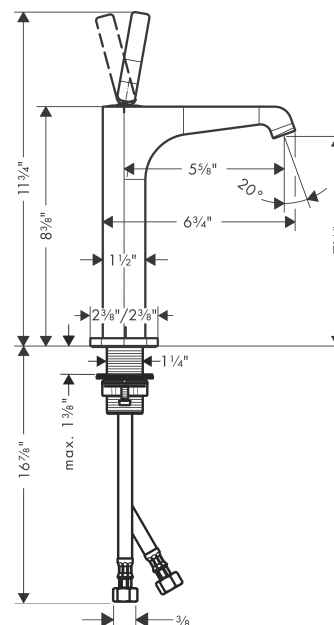

AXOR Citterio E

AXOR Citterio E Single-Hole Faucet without Pop-Up, Medium, 1.2 GPM

Finishes : **chrome** Part no. : **36103001**

Description

Features

- Laminar spray
- Flow: 1.2 GPM (4.5 L/Min)
- Joystick ceramic cartridge

Item details

List Price \$ 960.00

Technology

Compliance

Product image

Scale drawing

AXOR Citterio E

AXOR Citterio E Single-Hole Faucet without Pop-Up, Medium, 1.2 GPM

Finishes : **chrome** Part no. : **36103001**

Exploded drawing

Year of production: >07/16

AXOR Citterio E
AXOR Citterio E Single-Hole Faucet without Pop-Up, Medium, 1.2 GPM

 Finishes : **chrome** Part no. : **36103001**

Spare parts list

Year of production: >07/16

Pos.	Description	Part no.	Price	PU
1	escutcheon	92188000	-	1
2	O-ring 30x1,5	98433000	-	1
3	handle	92189000	-	1
4	hollow set screw M6x6	97660000	-	1
5	nut	95667000	-	1
6	cartridge, assy	96339000	-	1
7	O-ring 21,95x1,78	95169000	-	1
8	adapter for cartridge	95289000	-	1
9	O-ring 26x2	98147000	-	1
10	aerator laminar M16,5x1 (4,5 l/min)	92876000	-	1
11	special tool	98987000	-	1
12	escutcheon	92190000	-	1
13	fixing set (Ø 32)	13961000	-	1
14	lever collar	97548000	-	1
15	connection hose 23½" M8x0,75 3/8"	98600001	-	1
a	fixation extension 35 mm	13898000	-	1