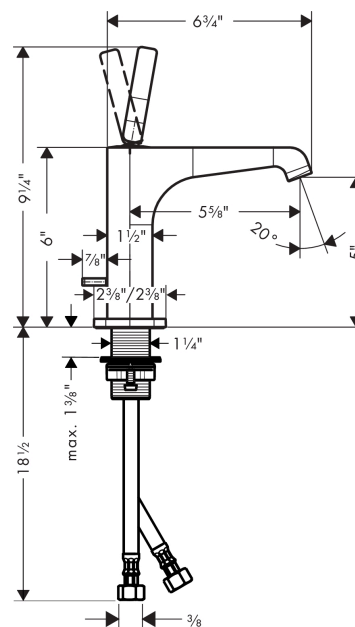

## Scale drawing

**AXOR Citterio E**  
**AXOR Citterio E Single-Hole Faucet, 1.2 GPM**  
Finishes : **chrome**    Part no. : **36100001**

## Exploded drawing

Year of production: >07/16

**AXOR Citterio E**  
**AXOR Citterio E Single-Hole Faucet, 1.2 GPM**  
 Finishes : **chrome**    Part no. : **36100001**

## Spare parts list

Year of production: >07/16

Pos.	Description	Part no.	Price	PU
1	escutcheon	92188000	-	1
2	O-ring 30x1,5	98433000	-	1
3	handle	92189000	-	1
4	hollow set screw M6x6	97660000	-	1
5	nut	95667000	-	1
6	cartridge, assy	96339000	-	1
7	O-ring 21,95x1,78	95169000	-	1
8	adapter for cartridge	95289000	-	1
9	O-ring 26x2	98147000	-	1
10	diverter knob	92197000	-	1
11	aerator laminar M16,5x1 (4,5 l/min)	92876000	-	1
12	special tool	98987000	-	1
13	pull rod	95128000	-	1
14	escutcheon	92190000	-	1
15	fixing set (Ø 32)	13961000	-	1
16	lever collar	97548000	-	1
17	connection hose 23½" M8x0,75 3/8"	98600001	-	1
a	fixation extension 35 mm	13898000	-	1
b	pop up waste	88509000	-	1