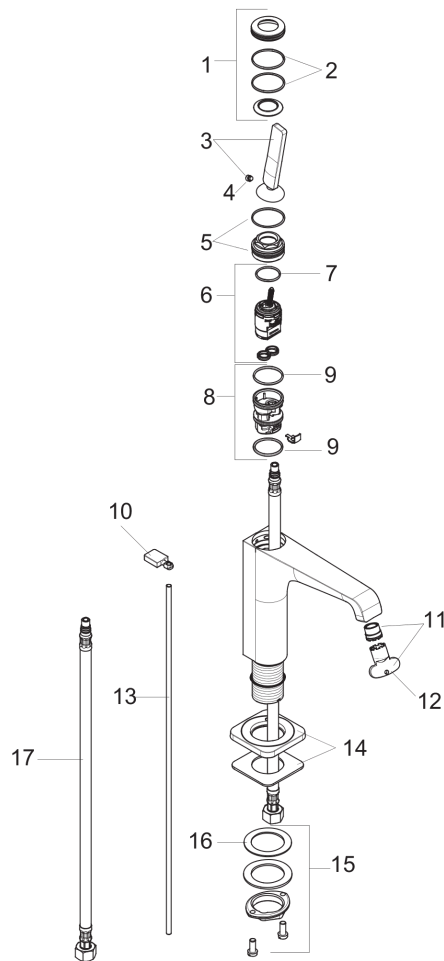

## Product image

## Scale drawing

**AXOR Citterio E**  
**AXOR Citterio E Single-Hole Faucet, 1.2 GPM**  
Finishes : **chrome**    Part no. : **36100001**

## Exploded drawing

Year of production: >07/16

**AXOR Citterio E**  
**AXOR Citterio E Single-Hole Faucet, 1.2 GPM**  
 Finishes : **chrome**    Part no. : **36100001**

## Spare parts list

Year of production: >07/16

Pos.	Description	Part no.	Price	PU
1	escutcheon	92188000	-	1
2	O-ring 30x1,5	98433000	-	1
3	handle	92189000	-	1
4	hollow set screw M6x6	97660000	-	1
5	nut	95667000	-	1
6	cartridge, assy	96339000	-	1
7	O-ring 21,95x1,78	95169000	-	1
8	adapter for cartridge	95289000	-	1
9	O-ring 26x2	98147000	-	1
10	diverter knob	92197000	-	1
11	aerator laminar M16,5x1 (4,5 l/min)	92876000	-	1
12	special tool	98987000	-	1
13	pull rod	95128000	-	1
14	escutcheon	92190000	-	1
15	fixing set (Ø 32)	13961000	-	1
16	lever collar	97548000	-	1
17	connection hose 23½" M8x0,75 3/8"	98600001	-	1
a	fixation extension 35 mm	13898000	-	1
b	pop up waste	88509000	-	1