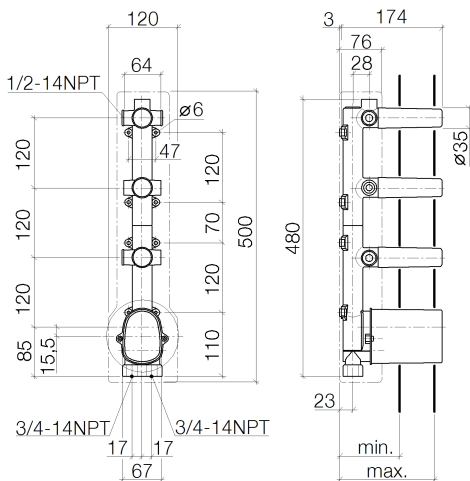

Shower - FM products

xTOOL Concealed thermostat rough with three volume controls -

: 35 547 970-90 0010

- 2x Shaft and sleeve can be cut to length
- 2x back flow preventer
- 2x Water protection
- 3x Mud guard
- 1/2" connection
- brass, lead free
- Sound insulation
- Center to center 4-3/4"
- Thermostat cartridge
- Integrated supply stops
- 2x connections 3/4" (hot/cold)
- NOTE: Important for certain series! Due to minimum rough-in requirements, a framing of 2x6 studs is needed.

Dimensional drawing

Source	min	max
Circle	80	110
Lulu	80	110
Madison	80	110
Madison Fleur	80	110
TARA LOGIC	80	110
Meta.02	80	110
Soul	80	110
Square	80	110
Cult	80	110
L'Aura	80	110
Domicil	85	110
Just	80	155
LaFleur	95	160
SUPERNOVA	95	160
Symetria	95	160
DECKE	95	160
Tara	95	160
MEM	115	156
CL1	115	156

Shower - FM products

xTOOL Concealed thermostat rough with three volume controls -

: 35 547 970-90 0010

Recommended article

12 177 970 90
Extension 1-1/8" -

12 178 970 90
Extension 1-3/4" -