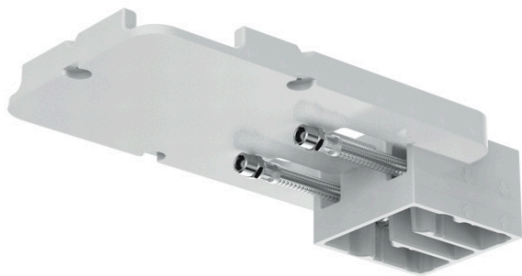

AXOR ShowerSolutions
Rough, Showerhead, Flush Ceiling Mount
 Finish: Part no. : **35363181**

Features

- Consists of: Green Diverter

Item details

List Price \$ 503.00

Compliance / Sustainability

Product image

Scale drawing

AXOR ShowerSolutions
Rough, Showerhead, Flush Ceiling Mount
Finish: Part no. : **35363181**

Exploded drawing

Year of production: >03/19

AXOR ShowerSolutions
Rough, Showerhead, Flush Ceiling Mount
 Finish: Part no. : **35363181**