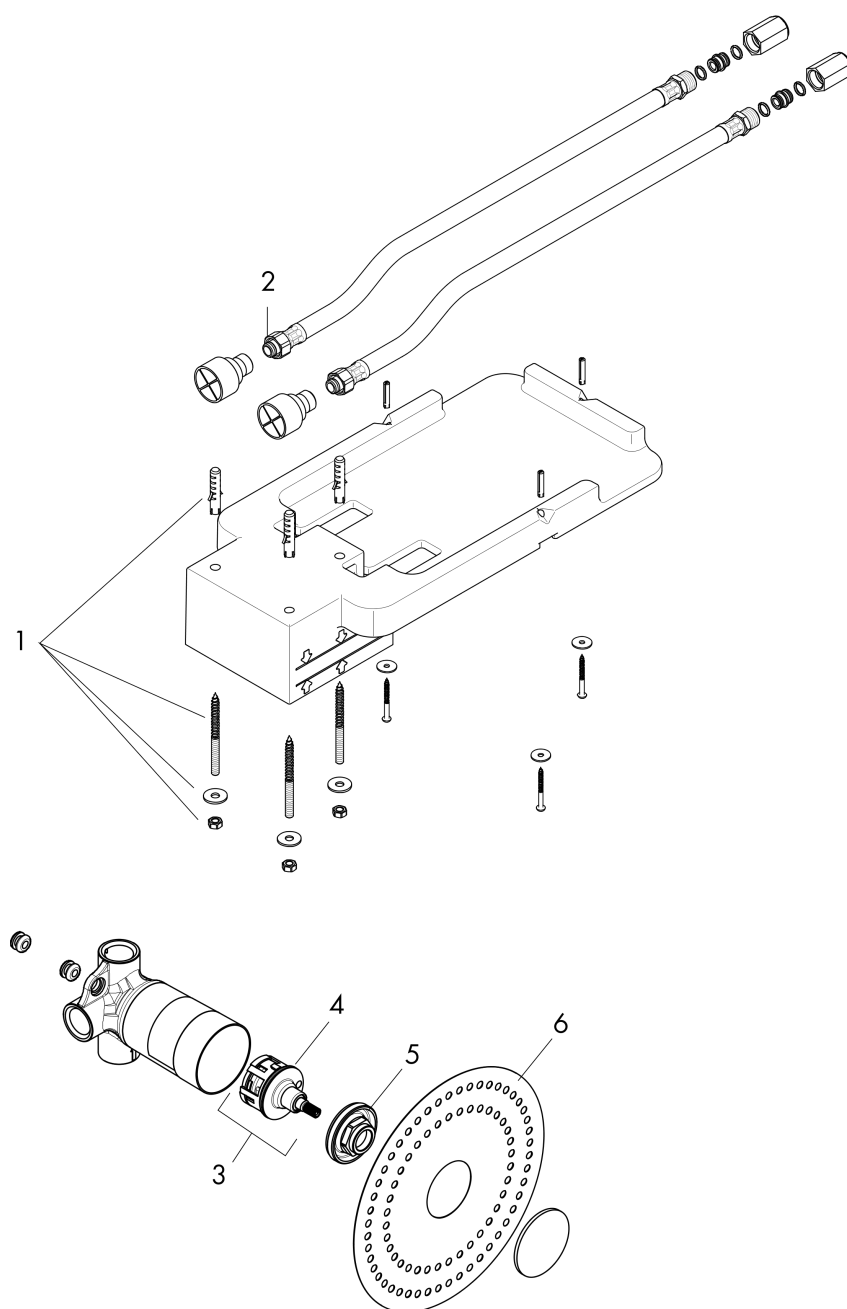

AXOR ShowerSolutions
Rough, Showerhead, Flush Ceiling Mount
 Finish: Part no. : **35363181**

Features

- Consists of: Green Diverter

Item details

List Price \$ 503.00

Compliance / Sustainability

Product image

Scale drawing

AXOR ShowerSolutions
Rough, Showerhead, Flush Ceiling Mount
Finish: Part no. : **35363181**

Exploded drawing

Year of production: >03/19

AXOR ShowerSolutions
Rough, Showerhead, Flush Ceiling Mount
 Finish: Part no. : **35363181**

Spare parts list

Year of production: >03/19

Pos.		Part no.	Price	PU
1	mounting kit	97722000	-	1
2	O-ring 11x2	98127000	-	1
3	diverter unit	96604001	-	1
4	O-ring 39x2,5	92322000	-	1
5	nut	97550000	-	1
6	sealing foil	96493000	-	1
a	extension 25 mm	96370000	-	1