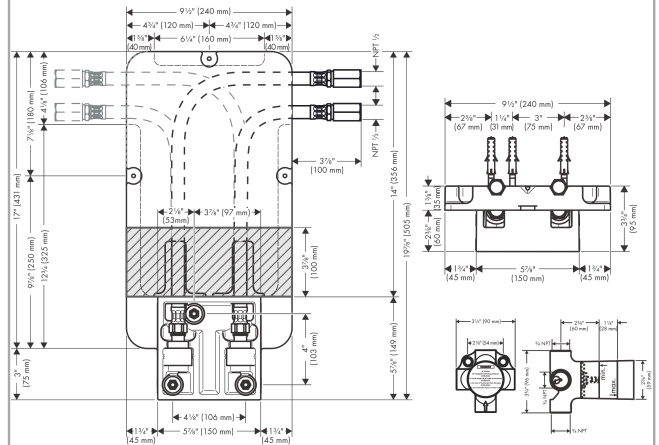

AXOR ShowerSolutions
Rough, Showerhead, Flush Ceiling Mount
 Finish: Part no. : **35363181**

Features

- Consists of: Green Diverter

Item details

List Price \$ 503.00

Compliance / Sustainability

Product image

Scale drawing

AXOR ShowerSolutions
Rough, Showerhead, Flush Ceiling Mount
Finish: Part no. : **35363181**

Exploded drawing

Year of production: >03/19

AXOR ShowerSolutions
Rough, Showerhead, Flush Ceiling Mount
 Finish: Part no. : **35363181**

Spare parts list

Year of production: >03/19

Pos.		Part no.	Price	PU
1	mounting kit	97722000	-	1
2	O-ring 11x2	98127000	-	1
3	diverter unit	96604001	-	1
4	O-ring 39x2,5	92322000	-	1
5	nut	97550000	-	1
6	sealing foil	96493000	-	1
a	extension 25 mm	96370000	-	1