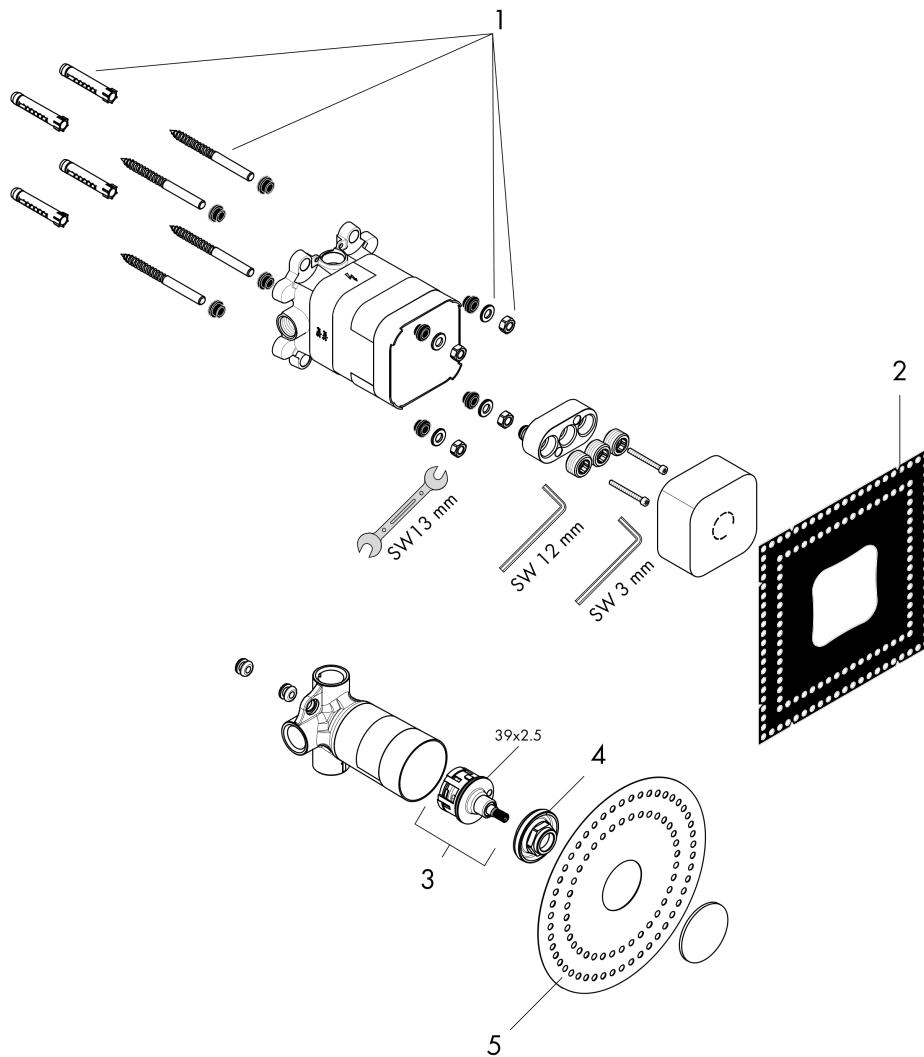

AXOR ShowerSolutions
Rough, Showerhead 2-Jet with Showerarm with 2-way Green Diverter
 Finish: Part no. : **35361181**

Features

- Consists of: basic set, 2-way green diverter

Item details

List Price \$ 763.00

Compliance / Sustainability

Product image

Scale drawing

AXOR ShowerSolutions
Rough, Showerhead 2-Jet with Showerarm with 2-way Green Diverter
Finish: Part no. : **35361181**

Exploded drawing

Year of production: >03/19

AXOR ShowerSolutions

Rough, Showerhead 2-Jet with Showerarm with 2-way Green Diverter

Finish: Part no. : **35361181**

Spare parts list

Year of production: >03/19

Pos.		Part no.	Price	PU
1	mounting kit	96343000	-	1
2	sealing foil	95833000	-	1
3	diverter unit	96604001	-	1
4	nut	97550000	-	1
5	sealing foil	96493000	-	1