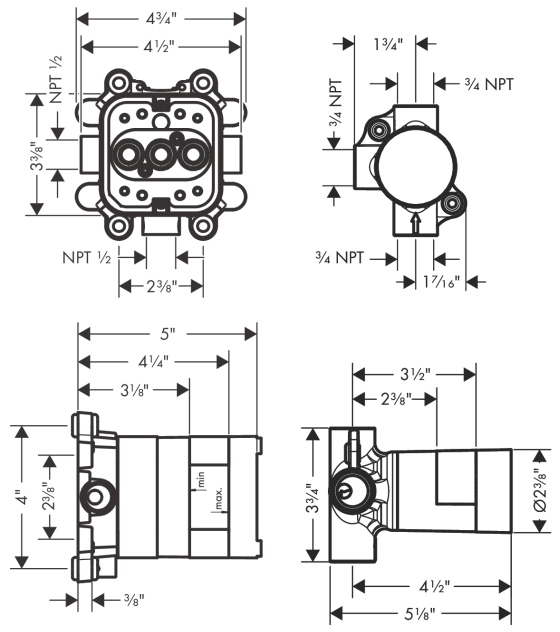

AXOR ShowerSolutions
Rough, Showerhead 2-Jet with Showerarm with 2-way Green Diverter
 Finish: Part no. : **35361181**

Features

- Consists of: basic set, 2-way green diverter

Item details

List Price \$ 763.00

Compliance / Sustainability

Product image

Scale drawing

AXOR ShowerSolutions
Rough, Showerhead 2-Jet with Showerarm with 2-way Green Diverter
Finish: Part no. : **35361181**

Exploded drawing

Year of production: >03/19

AXOR ShowerSolutions

Rough, Showerhead 2-Jet with Showerarm with 2-way Green Diverter

Finish: Part no. : **35361181**

Spare parts list

Year of production: >03/19

Pos.		Part no.	Price	PU
1	mounting kit	96343000	-	1
2	sealing foil	95833000	-	1
3	diverter unit	96604001	-	1
4	nut	97550000	-	1
5	sealing foil	96493000	-	1