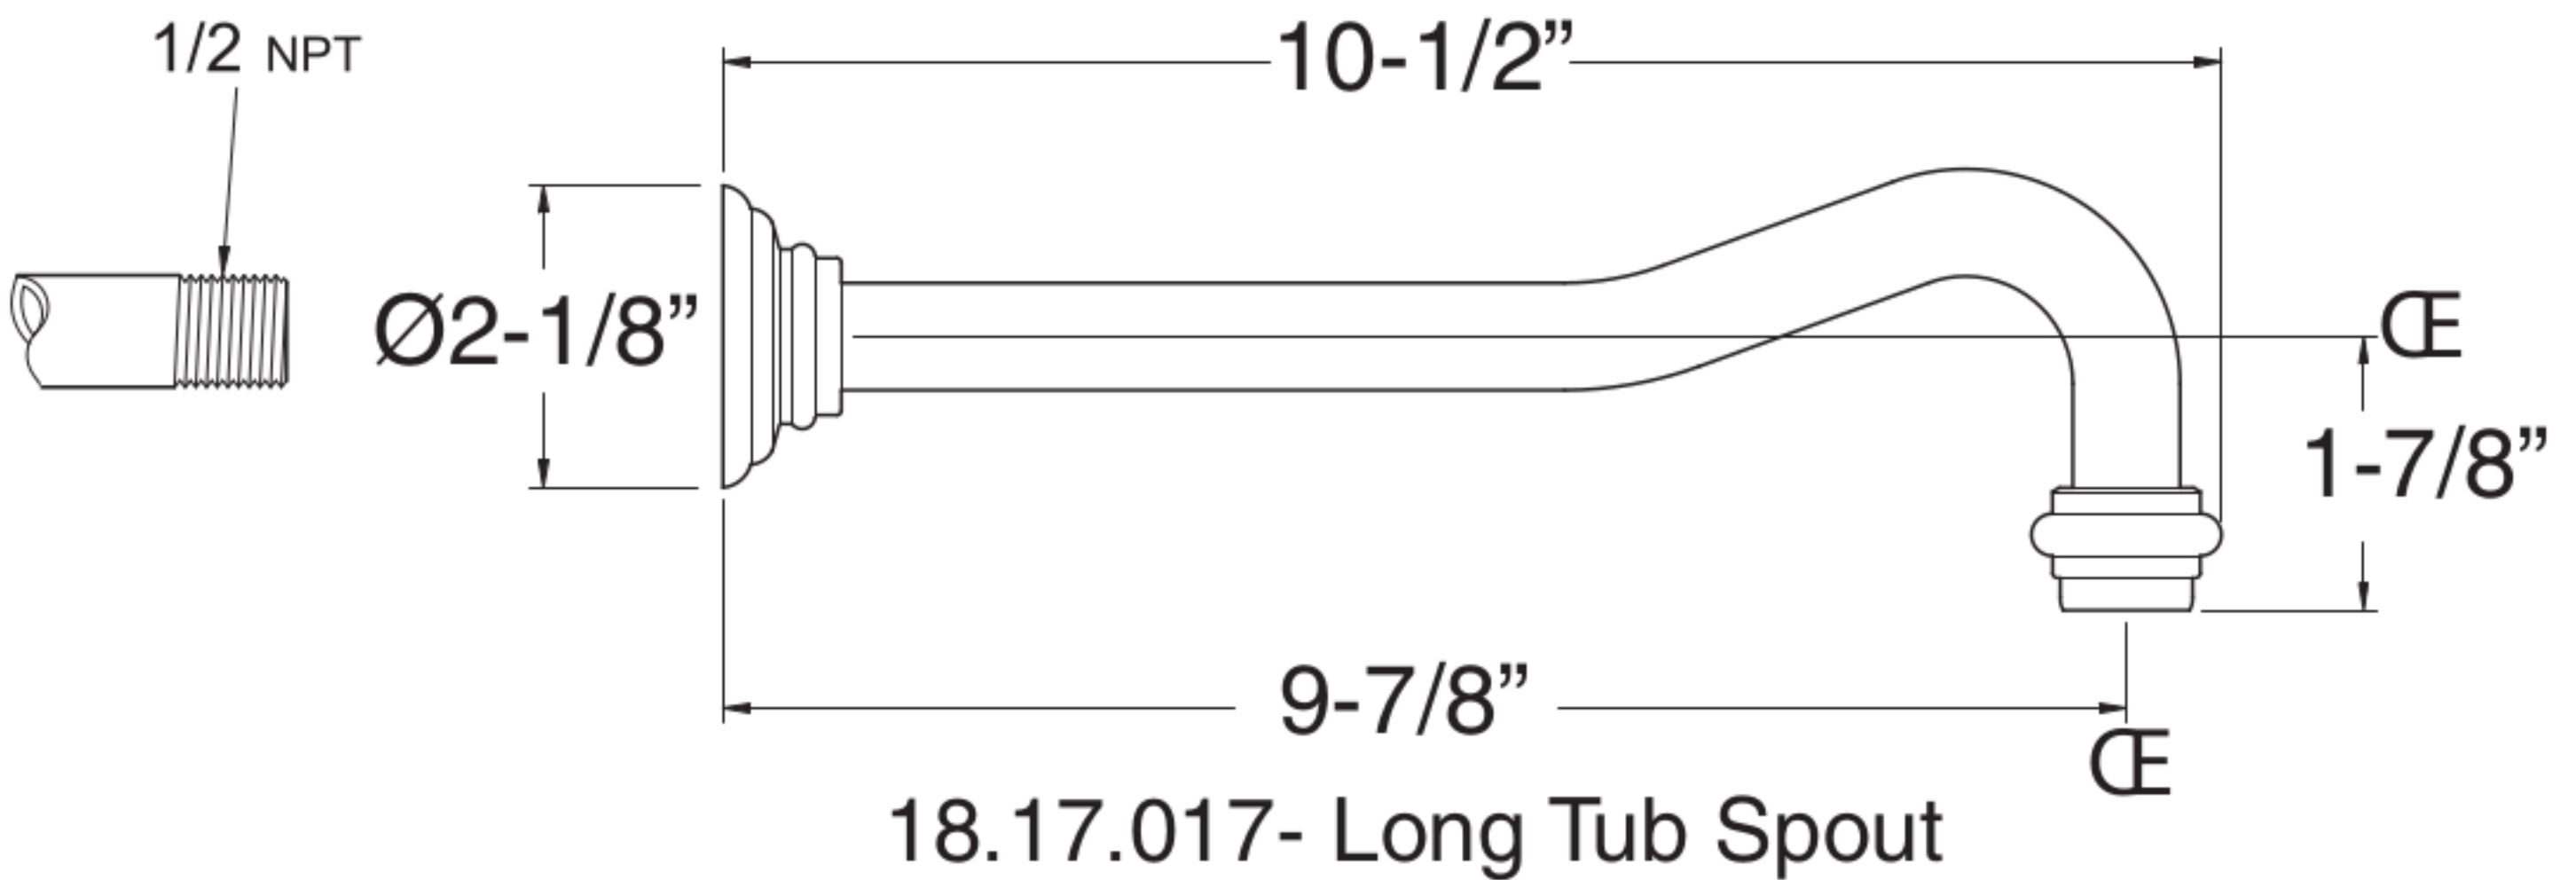

350 Wall Tub Spout

18.17.013

350 Long Wall Tub Spout

18.17.017

Note: Measurements are subject to change or cancellation. No responsibility is assumed for use of superseded or voided pages.