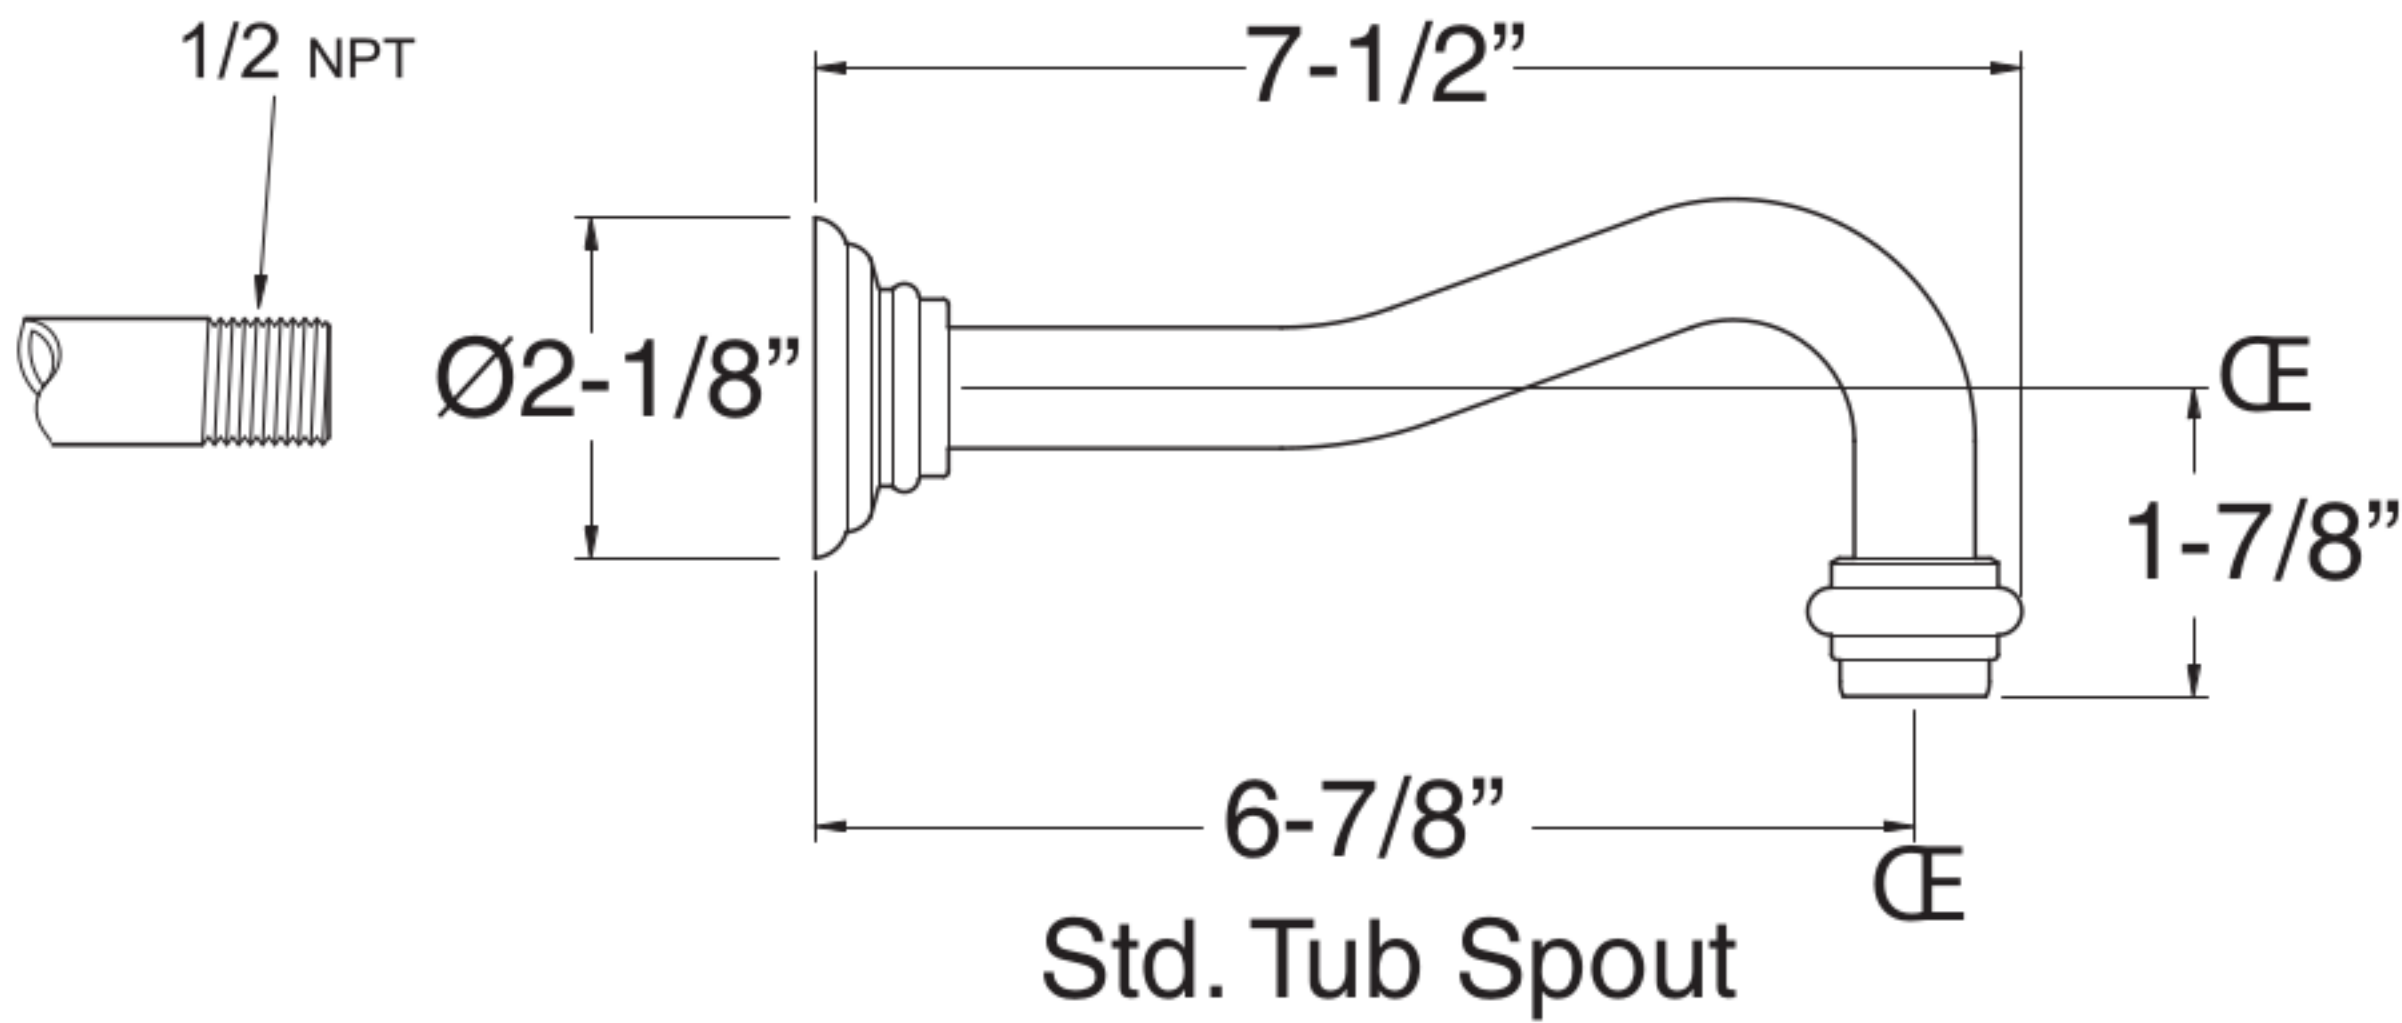

350 Wall Tub Spout

18.17.013

350 Long Wall Tub Spout

18.17.017

Note: Measurements are subject to change or cancellation. No responsibility is assumed for use of superseded or voided pages.