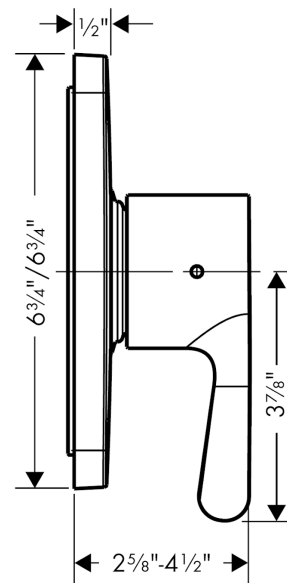

AXOR Citterio M
AXOR Citterio M Pressure Balance Trim
Finishes : **chrome** Part no. : **34808001**

Description

Features

- Integrated bypass for use with diverter tub spouts
- Temperature and on/off control for 1 outlet

Item details

List Price \$ 407.00

Compliance

Product image

Scale drawing

AXOR Citterio M
AXOR Citterio M Pressure Balance Trim
Finishes : **chrome** Part no. : **34808001**

Exploded drawing

Year of production: >06/09

AXOR Citterio M
AXOR Citterio M Pressure Balance Trim
 Finishes : **chrome** Part no. : **34808001**

Spare parts list

Year of production: >06/09

| Pos. | Description | Part no. | Price | PU |
|------|-----------------------|----------|-------|----|
| 1 | handle | 88783000 | - | 1 |
| 2 | screw cover | 95181000 | - | 1 |
| 3 | adapter for handle | 92756000 | - | 1 |
| 4 | sleeve | 88765000 | - | 1 |
| 5 | escutcheon | 88780000 | - | 1 |
| 6 | holder for escutcheon | 98793000 | - | 1 |
| 7 | set of fixing screws | 96454000 | - | 1 |
| 8 | cartridge, assy | 88727000 | - | 1 |
| 9 | set of screws | 96525000 | - | 1 |
| 10 | O-ring 16x2 | 98133000 | - | 1 |
| 11 | extension 25 mm | 13595000 | - | 1 |
| 12 | extension 22 mm | 98860000 | - | 1 |
| a | base body | 01850181 | - | 1 |