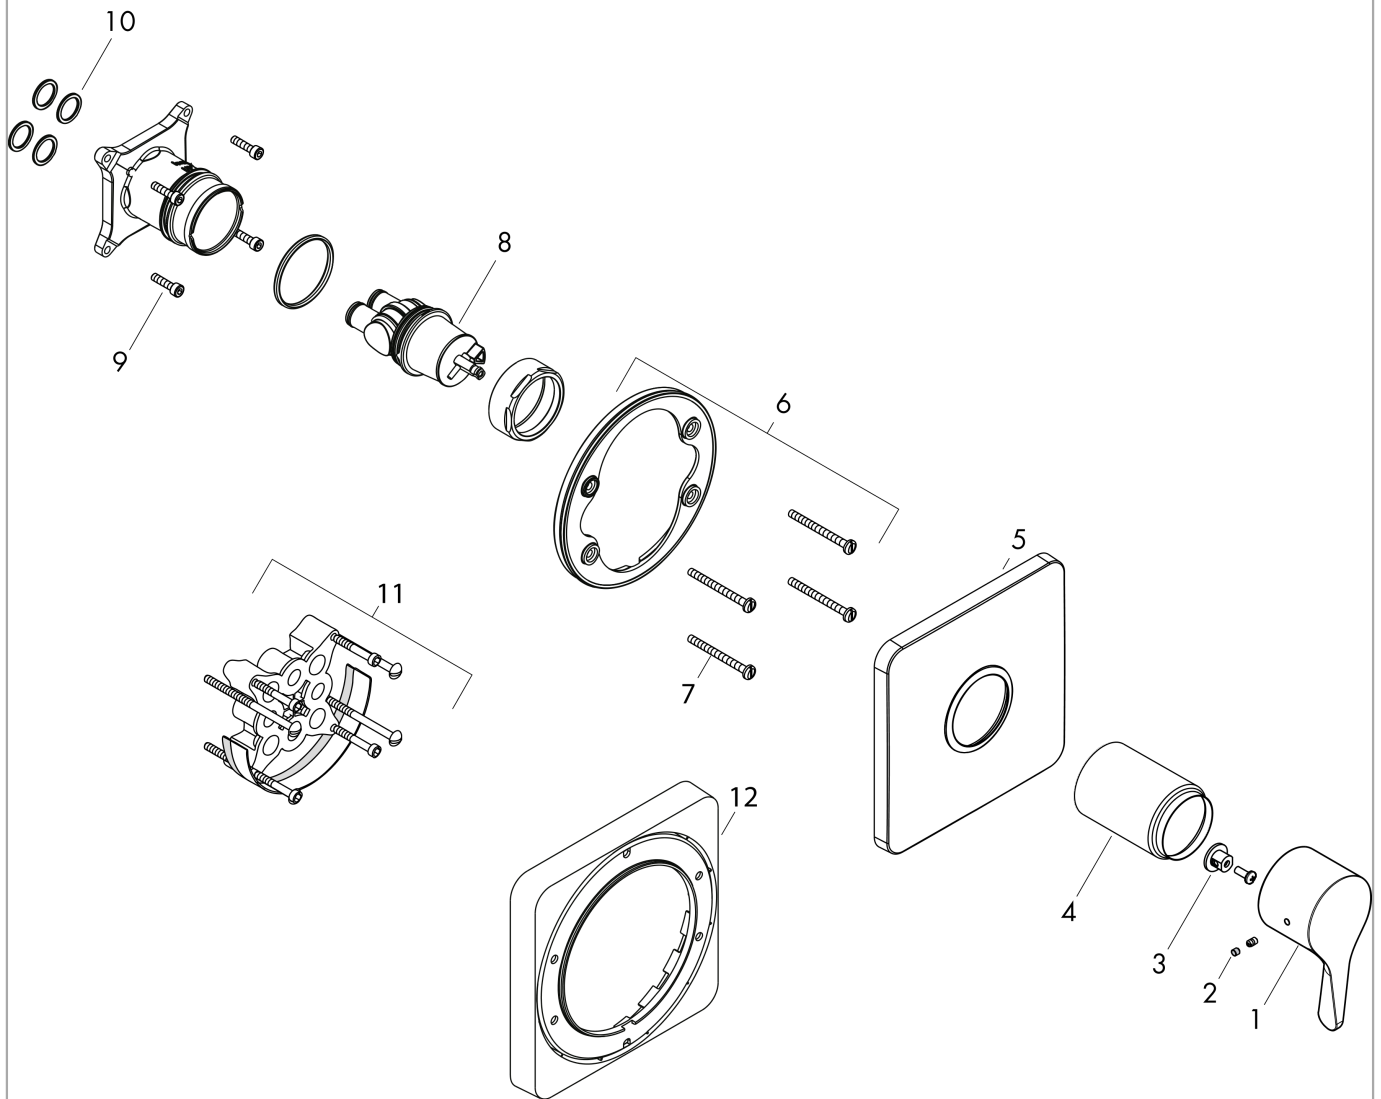

AXOR Citterio M
AXOR Citterio M Pressure Balance Trim
Finishes : **chrome** Part no. : **34808001**

Description

Features

- Integrated bypass for use with diverter tub spouts
- Temperature and on/off control for 1 outlet

Item details

List Price \$ 407.00

Compliance

Product image

Scale drawing

AXOR Citterio M
AXOR Citterio M Pressure Balance Trim
Finishes : **chrome** Part no. : **34808001**

Exploded drawing

Year of production: >06/09

AXOR Citterio M
AXOR Citterio M Pressure Balance Trim
 Finishes : **chrome** Part no. : **34808001**

Spare parts list

Year of production: >06/09

| Pos. | Description | Part no. | Price | PU |
|------|-----------------------|----------|-------|----|
| 1 | handle | 88783000 | - | 1 |
| 2 | screw cover | 95181000 | - | 1 |
| 3 | adapter for handle | 92756000 | - | 1 |
| 4 | sleeve | 88765000 | - | 1 |
| 5 | escutcheon | 88780000 | - | 1 |
| 6 | holder for escutcheon | 98793000 | - | 1 |
| 7 | set of fixing screws | 96454000 | - | 1 |
| 8 | cartridge, assy | 88727000 | - | 1 |
| 9 | set of screws | 96525000 | - | 1 |
| 10 | O-ring 16x2 | 98133000 | - | 1 |
| 11 | extension 25 mm | 13595000 | - | 1 |
| 12 | extension 22 mm | 98860000 | - | 1 |
| a | base body | 01850181 | - | 1 |