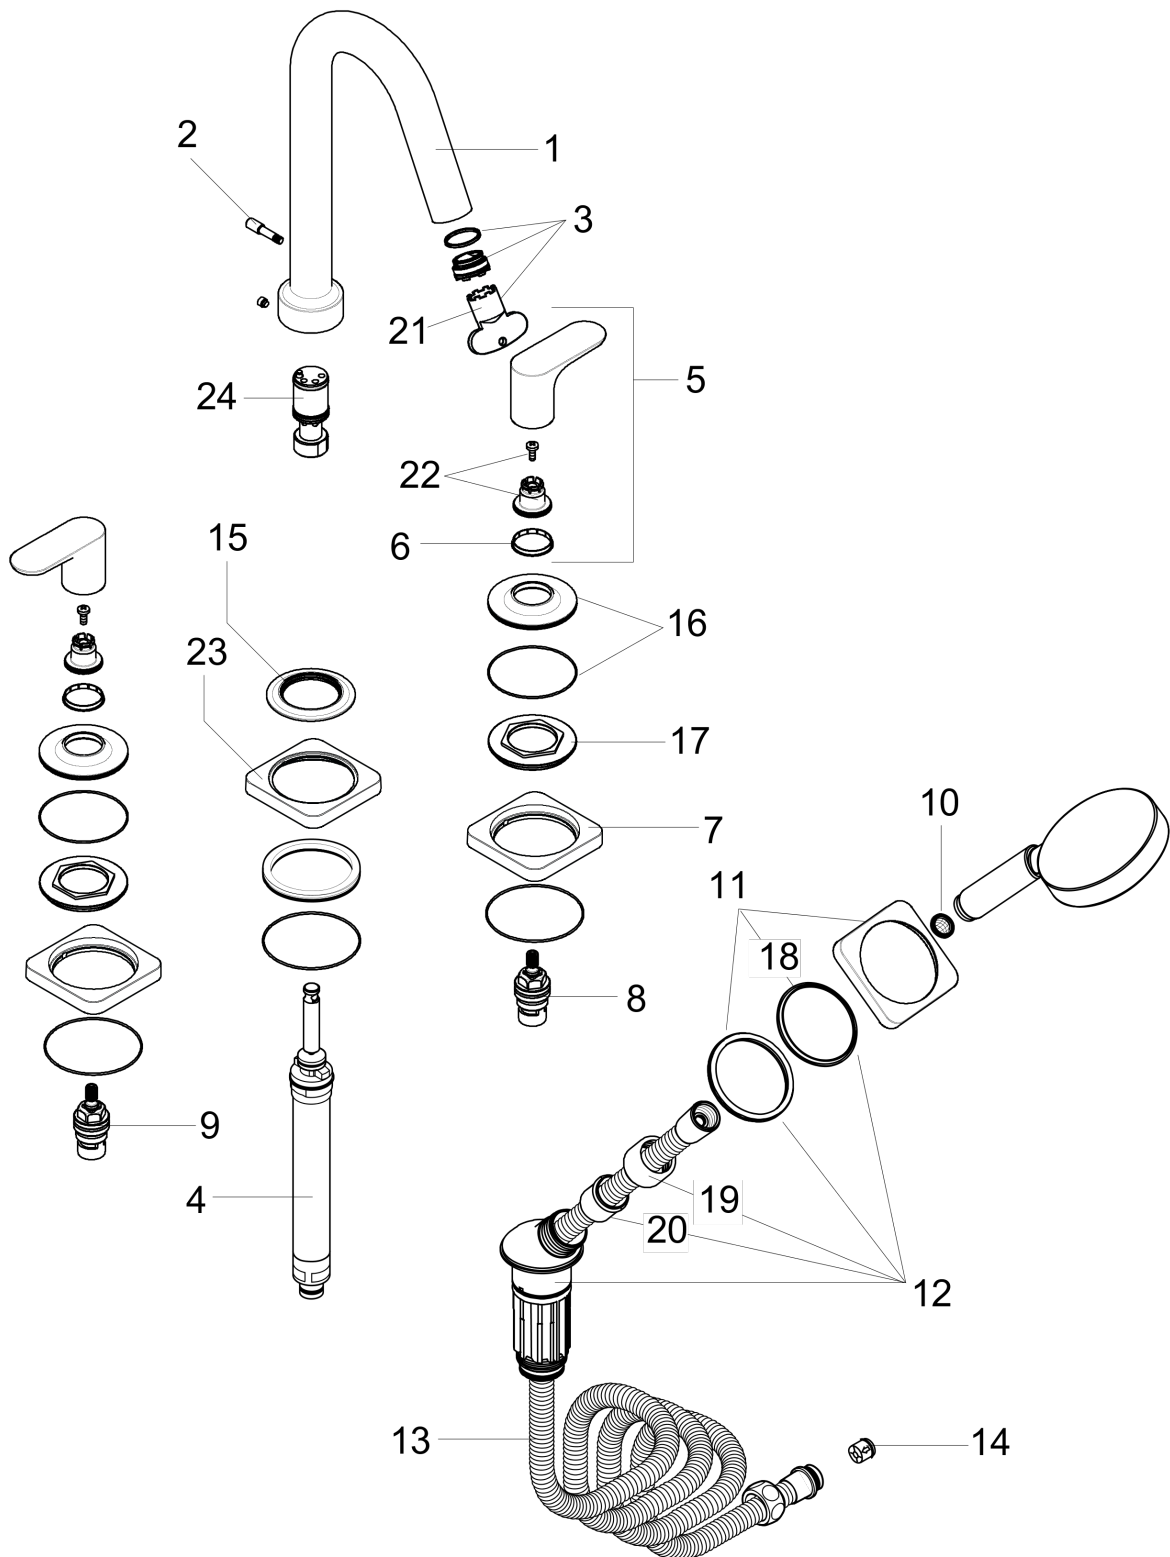

#### Product image

#### Scale drawing

**AXOR Citterio M**  
**AXOR Citterio M 4-Hole Roman Tub Set Trim with 2.0 GPM Handshower**  
Finishes : **chrome**    Part no. : **34444001**

## Exploded drawing

Year of production: **03/08 - 05/13**

**AXOR Citterio M**
**AXOR Citterio M 4-Hole Roman Tub Set Trim with 2.0 GPM Handshower**

 Finishes : **chrome**    Part no. : **34444001**

**Spare parts list**

 Year of production: **03/08 - 05/13**

Pos.	Description	Part no.	Price	PU
1	spout cpl.	98997000	-	1
2	diverter knob	96774000	-	1
3	aerator M24x1 (30 l/min)	98998000	-	1
4	selector assy	96775000	-	1
5	handle	98999000	-	1
6	set of color-rings cold / hot water	96319000	-	1
7	escutcheon for handle	98508000	-	1
8	shut off unit left closing	96351000	-	1
9	shut off unit right closing	96350000	-	1
10	filter packing	94246000	-	1
11	escutcheon for shower holder	98507000	-	1
12	shower holder, assy	96433000	-	1
13	shower hose 2,00 m	94148000	-	1
14	set of non return valves DW 15	94074000	-	1
15	escutcheon for spout	98501000	-	1
16	escutcheon for handle	98991000	-	1
17	nut	98502000	-	1
18	escutcheon chuck	97105000	-	1
19	nut	97584000	-	1
20	insert for shower holder	96942000	-	1
21	special tool	98987000	-	1
22	handle fixing set	94184000	-	1
23	escutcheon for spout	98509000	-	1
24	guide tube	92214000	-	1
a	base body	13444181	-	1