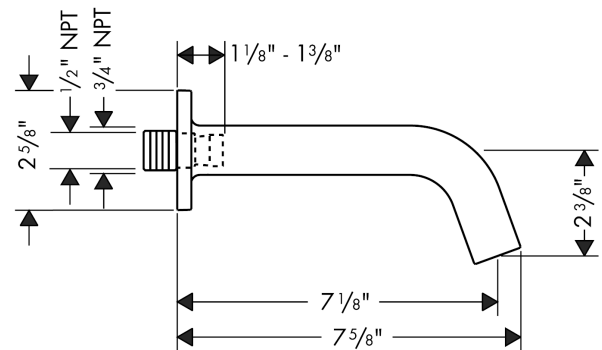

AXOR Citterio M
AXOR Citterio M Tub Spout
Finishes : **chrome** Part no. : **34410001**

Description

Features

- Solid brass
- 1/2" female and 3/4" male adaptor included

Item details

List Price \$ 332.00

Compliance

Product image

Scale drawing

AXOR Citterio M
AXOR Citterio M Tub Spout
Finishes : **chrome** Part no. : **34410001**

Exploded drawing

Year of production: >04/08

AXOR Citterio M
AXOR Citterio M Tub Spout
 Finishes : **chrome** Part no. : **34410001**

Spare parts list

Year of production: >04/08

Pos.	Description	Part no.	Price	PU
1	aerator M24x1 (30 l/min)	98998000	-	1
2	special tool	95158000	-	1
3	hollow set screw M5x5	98446000	-	1
4	connecting thread	96472001	-	1
5	O-ring 16x2,5	98134000	-	1
6	O-ring 30x1,5	98433000	-	1
a	escutcheon for spout	98960000	-	1