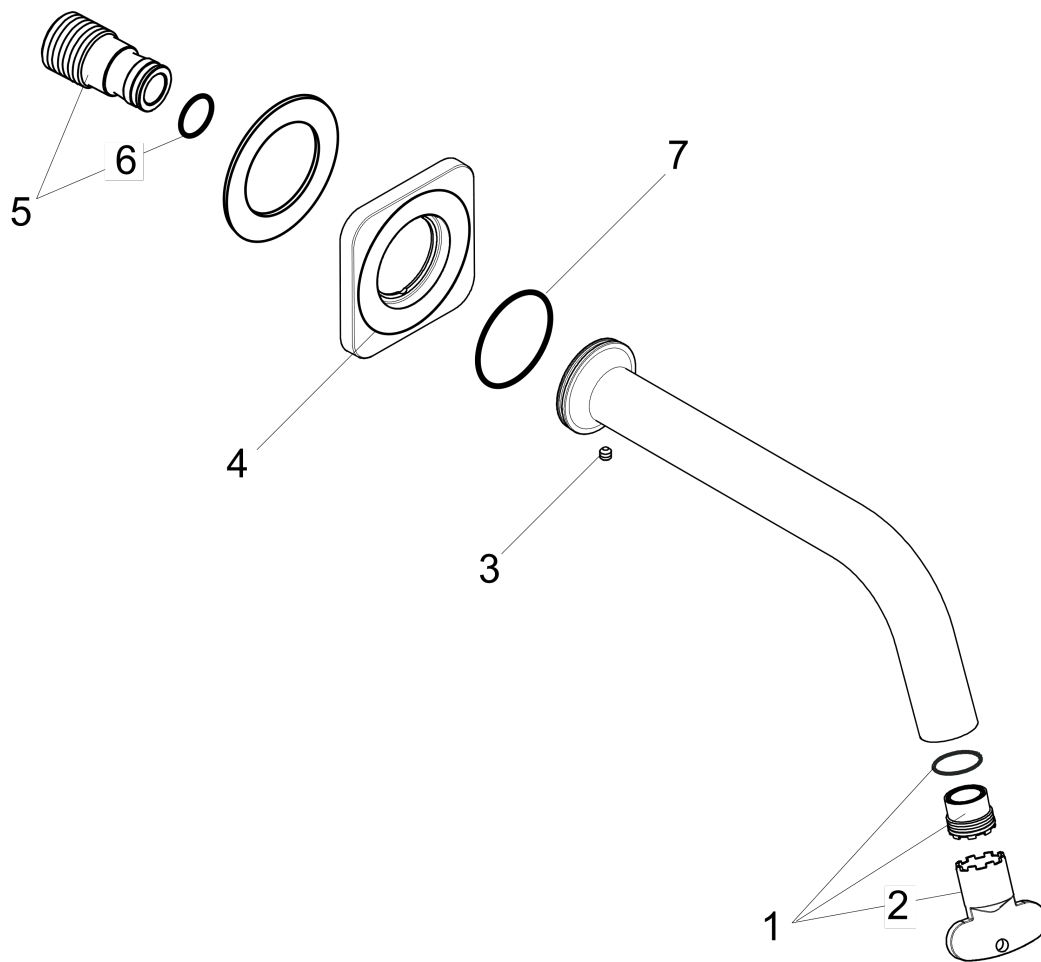

AXOR Citterio M
AXOR Citterio M Tub Spout
Finishes : **chrome** Part no. : **34410001**

Description

Features

- Solid brass
- 1/2" female and 3/4" male adaptor included

Item details

List Price \$ 332.00

Compliance

Product image

Scale drawing

AXOR Citterio M
AXOR Citterio M Tub Spout
Finishes : **chrome** Part no. : **34410001**

Exploded drawing

Year of production: >04/08

AXOR Citterio M
AXOR Citterio M Tub Spout
 Finishes : **chrome** Part no. : **34410001**

Spare parts list

Year of production: >04/08

Pos.	Description	Part no.	Price	PU
1	aerator M24x1 (30 l/min)	98998000	-	1
2	special tool	95158000	-	1
3	hollow set screw M5x5	98446000	-	1
4	connecting thread	96472001	-	1
5	O-ring 16x2,5	98134000	-	1
6	O-ring 30x1,5	98433000	-	1
a	escutcheon for spout	98960000	-	1