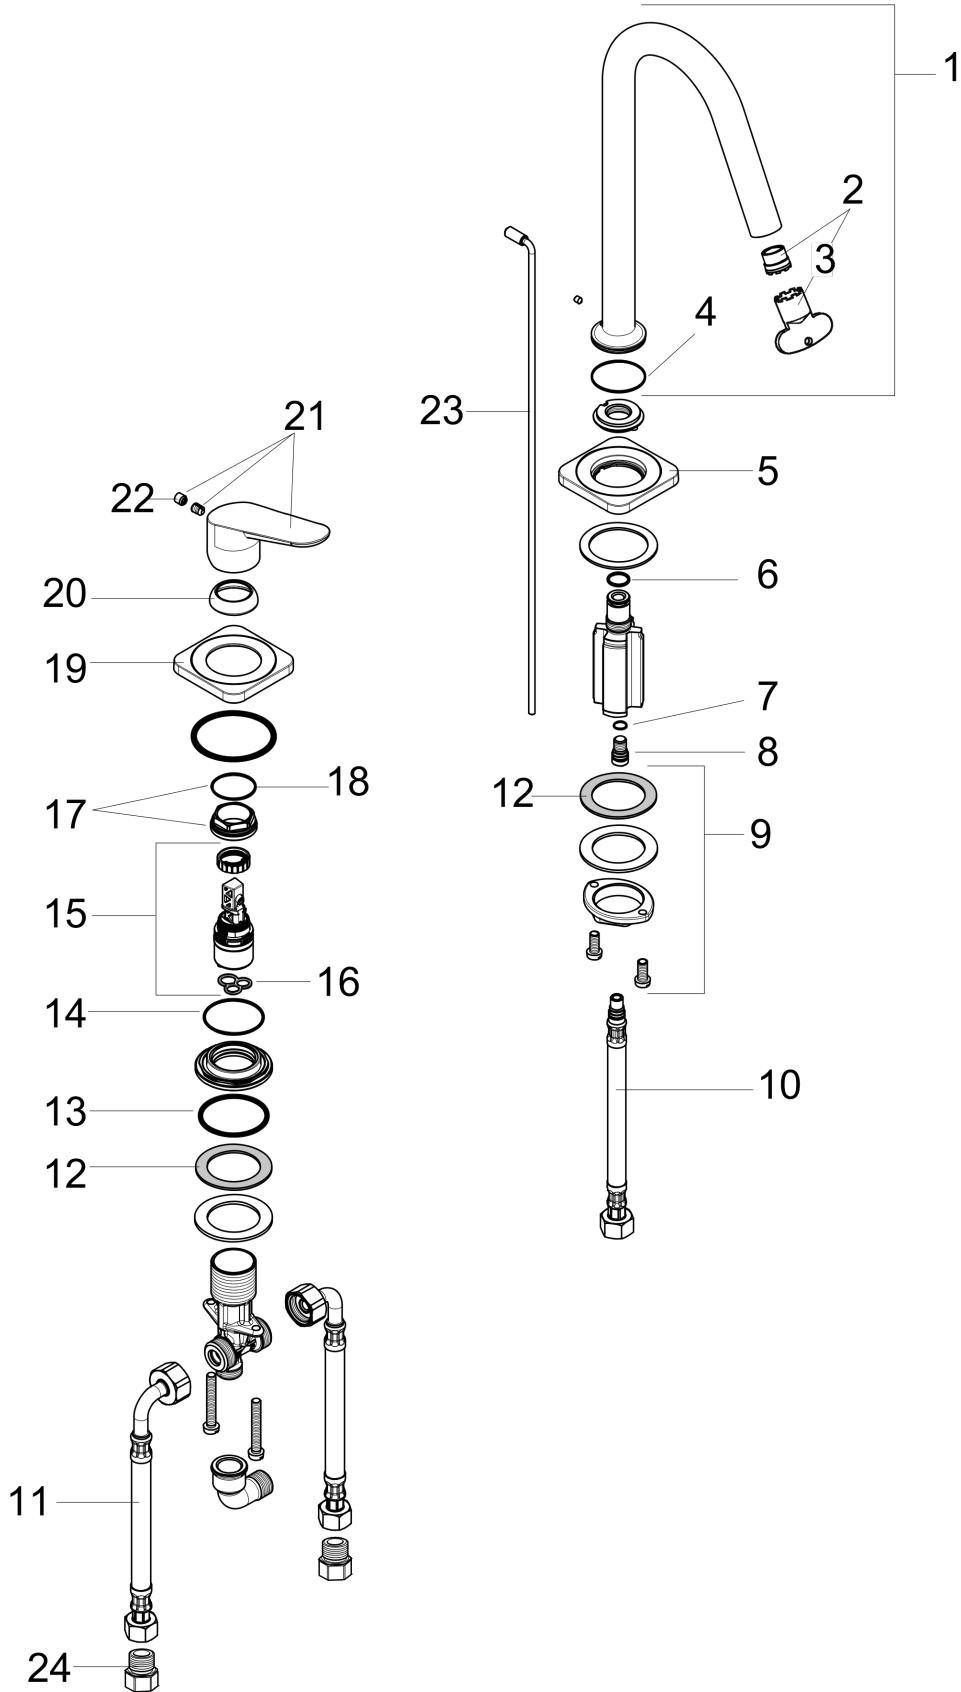

AXOR Citterio M
AXOR Citterio M Single-Handle 2-Hole Faucet, 1.2 GPM
Finishes : **chrome** Part no. : **34132001**

Exploded drawing

Year of production: >07/16

AXOR Citterio M
AXOR Citterio M Single-Handle 2-Hole Faucet, 1.2 GPM
 Finishes : **chrome** Part no. : **34132001**

Spare parts list

Year of production: >07/16

Pos.	Description	Part no.	Price	PU
1	spout cpl.	98928000	-	1
2	aerator M16,5x1 (4,5 l/min)	92875000	-	1
3	special tool	98987000	-	1
4	O-ring 30x1,5	98433000	-	1
5	escutcheon	98930000	-	1
6	O-ring 11x2	98127000	-	1
7	O-ring 7x1,5	98422000	-	1
8	plug	92313000	-	1
9	fixing set (Ø 32)	13961000	-	1
10	connection hose 450 mm M8x0,75 G3/8	97206000	-	1
11	connection hose 450 mm G½ x G3/8	95738000	-	1
12	lever collar	97548000	-	1
13	O-ring 40x3	92634000	-	1
14	O-ring 36x2	98156000	-	1
15	cartridge, assy	95973001	-	1
16	seal	98865000	-	1
17	nut	95178000	-	1
18	O-Ring 22x2	98185000	-	1
19	escutcheon	95998000	-	1
20	flange	98863000	-	1
21	handle	34093000	-	1
22	screw cover	96762000	-	1
23	pull rod	95701000	-	1
24	adapter for connection hose	88802000	-	1
a	pop up waste	88509000	-	1
b	lever arm 340mm (ball-Ø12mm)	96324000	-	1
c	Hose extension set for 2-Hole Basin Mixer	38960001	-	1
d	Grease	90920000	-	1