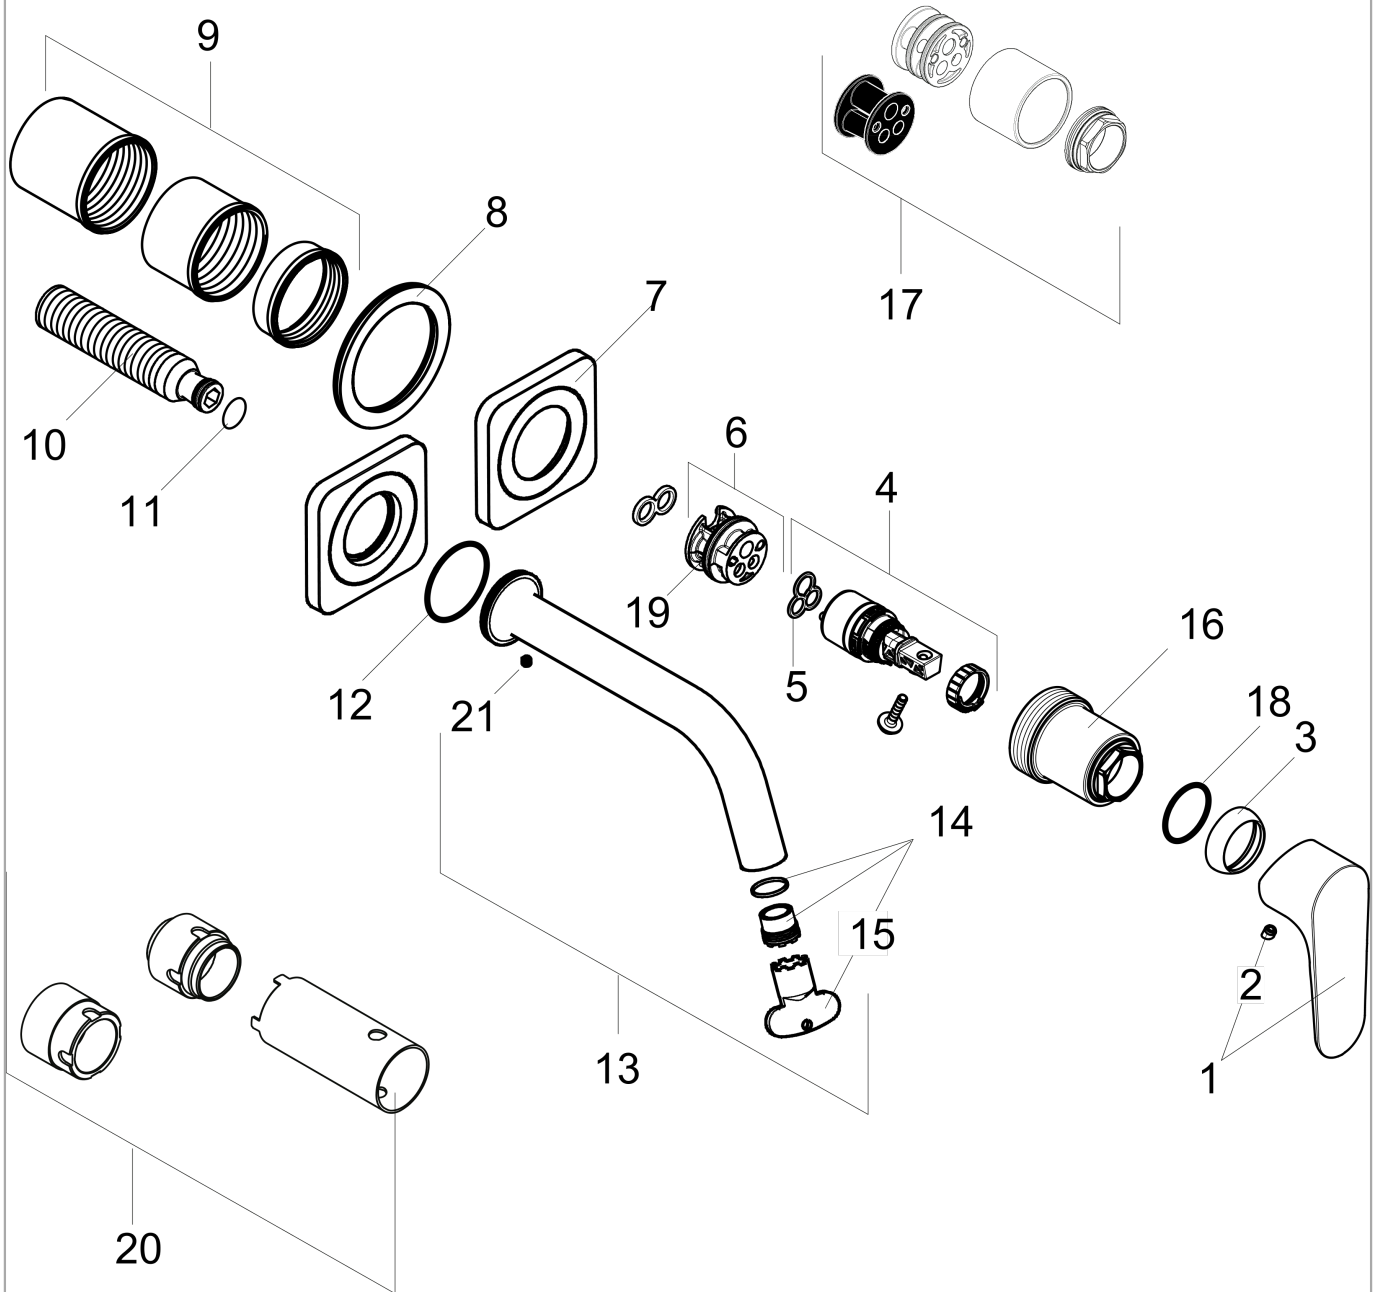

AXOR Citterio M
AXOR Citterio M Wall-Mounted Single-Handle Faucet Trim, 1.2 GPM
 Finishes : **chrome** Part no. : **34116001**

Description

Features

- Aerated spray
- maximum Flow rate at 44 PSI: 1.2 GPM
- Ceramic cartridge

Item details

List Price \$ 770.00

Technology

Compliance

Product image

Scale drawing

AXOR Citterio M

AXOR Citterio M Wall-Mounted Single-Handle Faucet Trim, 1.2 GPM

Finishes : **chrome** Part no. : **34116001**

Exploded drawing

Year of production: >07/16

AXOR Citterio M
AXOR Citterio M Wall-Mounted Single-Handle Faucet Trim, 1.2 GPM

 Finishes : **chrome** Part no. : **34116001**

Spare parts list

Year of production: >07/16

Pos.	Description	Part no.	Price	PU
1	handle	34097000	-	1
2	screw cover	96338000	-	1
3	flange	98863000	-	1
4	cartridge, assy	95973001	-	1
5	seal	98865000	-	1
6	adapter for cartridge	95634000	-	1
7	escutcheon for handle	98959000	-	1
8	washer	97600000	-	1
9	fixing set	97971000	-	1
10	connecting thread G½	98933000	-	1
11	O-ring 11x2	98127000	-	1
12	O-ring 33x1,5	98164000	-	1
13	spout 220 mm	98935000	-	1
14	aerator M16,5x1 (4,5 l/min)	92875000	-	1
15	special tool	98987000	-	1
16	nut	95633000	-	1
17	conversion kit for 34111180	95635000	-	1
18	O-Ring 22x2	98185000	-	1
19	O-ring 26x2	98147000	-	1
20	extension set 25 mm for 13622180	31971000	-	1
21	hollow set screw M4x5	92846000	-	1
a	escutcheon for spout	98960000	-	1
b	extension set for 34111180	34983000	-	1
c	Grease	90920000	-	1