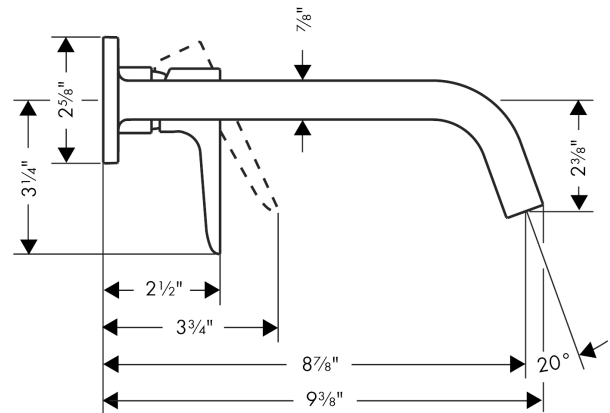

AXOR Citterio M
AXOR Citterio M Wall-Mounted Single-Handle Faucet Trim, 1.2 GPM
 Finishes : **chrome** Part no. : **34116001**

Description

Features

- Aerated spray
- maximum Flow rate at 44 PSI: 1.2 GPM
- Ceramic cartridge

Item details

List Price \$ 770.00

Technology

Compliance

Product image

Scale drawing

AXOR Citterio M

AXOR Citterio M Wall-Mounted Single-Handle Faucet Trim, 1.2 GPM

Finishes : **chrome** Part no. : **34116001**

Exploded drawing

Year of production: >07/16

AXOR Citterio M
AXOR Citterio M Wall-Mounted Single-Handle Faucet Trim, 1.2 GPM

 Finishes : **chrome** Part no. : **34116001**

Spare parts list

Year of production: >07/16

Pos.	Description	Part no.	Price	PU
1	handle	34097000	-	1
2	screw cover	96338000	-	1
3	flange	98863000	-	1
4	cartridge, assy	95973001	-	1
5	seal	98865000	-	1
6	adapter for cartridge	95634000	-	1
7	escutcheon for handle	98959000	-	1
8	washer	97600000	-	1
9	fixing set	97971000	-	1
10	connecting thread G½	98933000	-	1
11	O-ring 11x2	98127000	-	1
12	O-ring 33x1,5	98164000	-	1
13	spout 220 mm	98935000	-	1
14	aerator M16,5x1 (4,5 l/min)	92875000	-	1
15	special tool	98987000	-	1
16	nut	95633000	-	1
17	conversion kit for 34111180	95635000	-	1
18	O-Ring 22x2	98185000	-	1
19	O-ring 26x2	98147000	-	1
20	extension set 25 mm for 13622180	31971000	-	1
21	hollow set screw M4x5	92846000	-	1
a	escutcheon for spout	98960000	-	1
b	extension set for 34111180	34983000	-	1
c	Grease	90920000	-	1