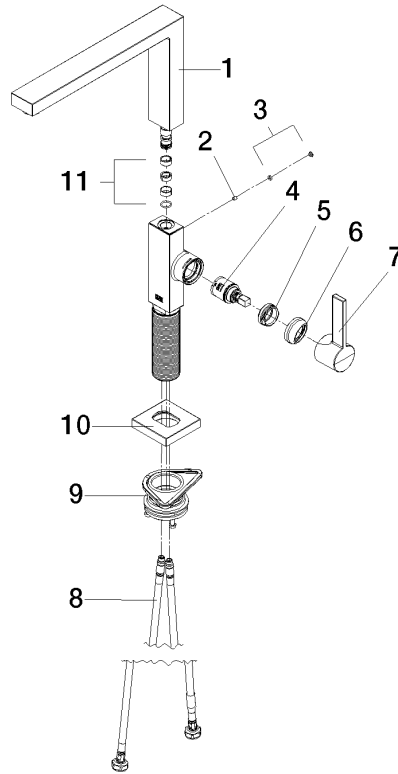

LOT Single-lever mixer - Champagne (22kt Gold)

LOT

33 800 680 Product version from 3/1/2023

- 236mm projection
- pivotable spout 360°
- air-enriched flow
- max. flow 8 l/min at 3 bar flow pressure
- lead-free
- This product can help a building meet the requirements of Green Building Rating Systems, e.g. LEED®, BREEAM®, DGNB

Flow rate chart

Codes & Standards

DIN 4109

ISO 3822

Ü-Zeichen

LOT Single-lever mixer - Champagne (22kt Gold)

LOT

33 800 680 Product version from 3/1/2023

Certificates and sustainability

LGA_38

33 800 680 Product version from 3/1/2023

Parts for other finishes can be found here: [Chrome](#)

Spare parts list

No.	Item Number	Name	Quantity used	Delivery time
7	90 20 86 004 00-47	handle	1.00	30
8	04 30 04 101 00 90	hose	2.00	2
4	90 15 05 042 00 90	cartridge	1.00	2
5	09 24 04 266 90	nut	1.00	2
3	90 31 20 087 00-47	plug	1.00	30
1	90 11 06 218 00-47	spout	1.00	30
11	90 28 10 207 00 90	gasket kit	1.00	2
10	90 27 86 004 00-47	rosette	1.00	30
6	90 28 30 052 00-47	cover	1.00	30
2	09 31 11 044 90	pin	1.00	2
9	90 30 10 057 00 90	fixing set	1.00	2