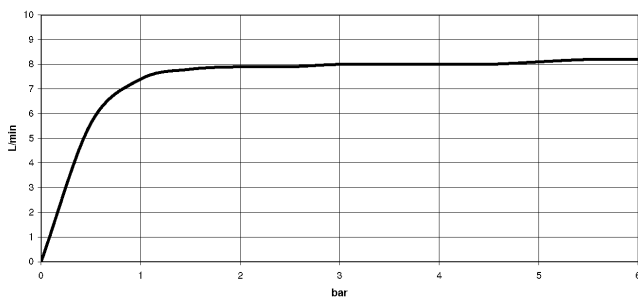

LOT Single-lever mixer - Champagne (22kt Gold)

LOT

33 800 680 Product version from 3/1/2023

- 236mm projection
- pivotable spout 360°
- air-enriched flow
- max. flow 8 l/min at 3 bar flow pressure
- lead-free
- This product can help a building meet the requirements of Green Building Rating Systems, e.g. LEED®, BREEAM®, DGNB

Flow rate chart

Codes & Standards

DIN 4109

ISO 3822

Ü-Zeichen

LOT Single-lever mixer - Champagne (22kt Gold)

LOT

33 800 680 Product version from 3/1/2023