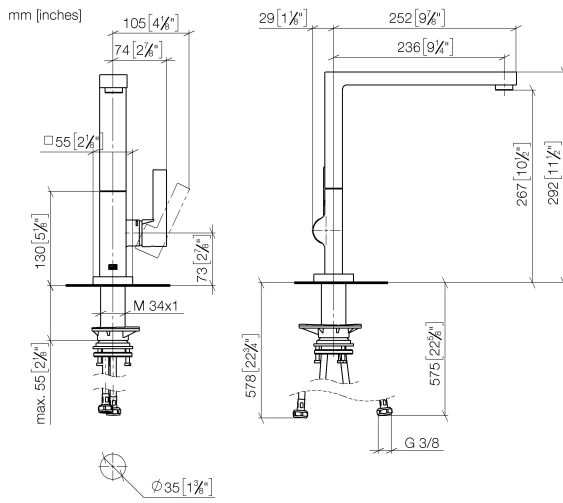

LOT Single-lever mixer - Champagne (22kt Gold)

LOT

33 800 680 Product version from 3/1/2023

- 236mm projection
- pivotable spout 360°
- air-enriched flow
- max. flow 8 l/min at 3 bar flow pressure
- lead-free
- This product can help a building meet the requirements of Green Building Rating Systems, e.g. LEED®, BREEAM®, DGNB

Flow rate chart

Codes & Standards

DIN 4109

ISO 3822

Ü-Zeichen

LOT Single-lever mixer - Champagne (22kt Gold)

LOT

33 800 680 Product version from 3/1/2023

Certificates and sustainability

LGA_38

33 800 680 Product version from 3/1/2023

Parts for other finishes can be found here: [Chrome](#)

Spare parts list

No.	Item Number	Name	Quantity used	Delivery time
7	90 20 86 004 00-47	handle	1.00	30
8	04 30 04 101 00 90	hose	2.00	2
4	90 15 05 042 00 90	cartridge	1.00	2
5	09 24 04 266 90	nut	1.00	2
3	90 31 20 087 00-47	plug	1.00	30
1	90 11 06 218 00-47	spout	1.00	30
11	90 28 10 207 00 90	gasket kit	1.00	2
10	90 27 86 004 00-47	rosette	1.00	30
6	90 28 30 052 00-47	cover	1.00	30
2	09 31 11 044 90	pin	1.00	2
9	90 30 10 057 00 90	fixing set	1.00	2