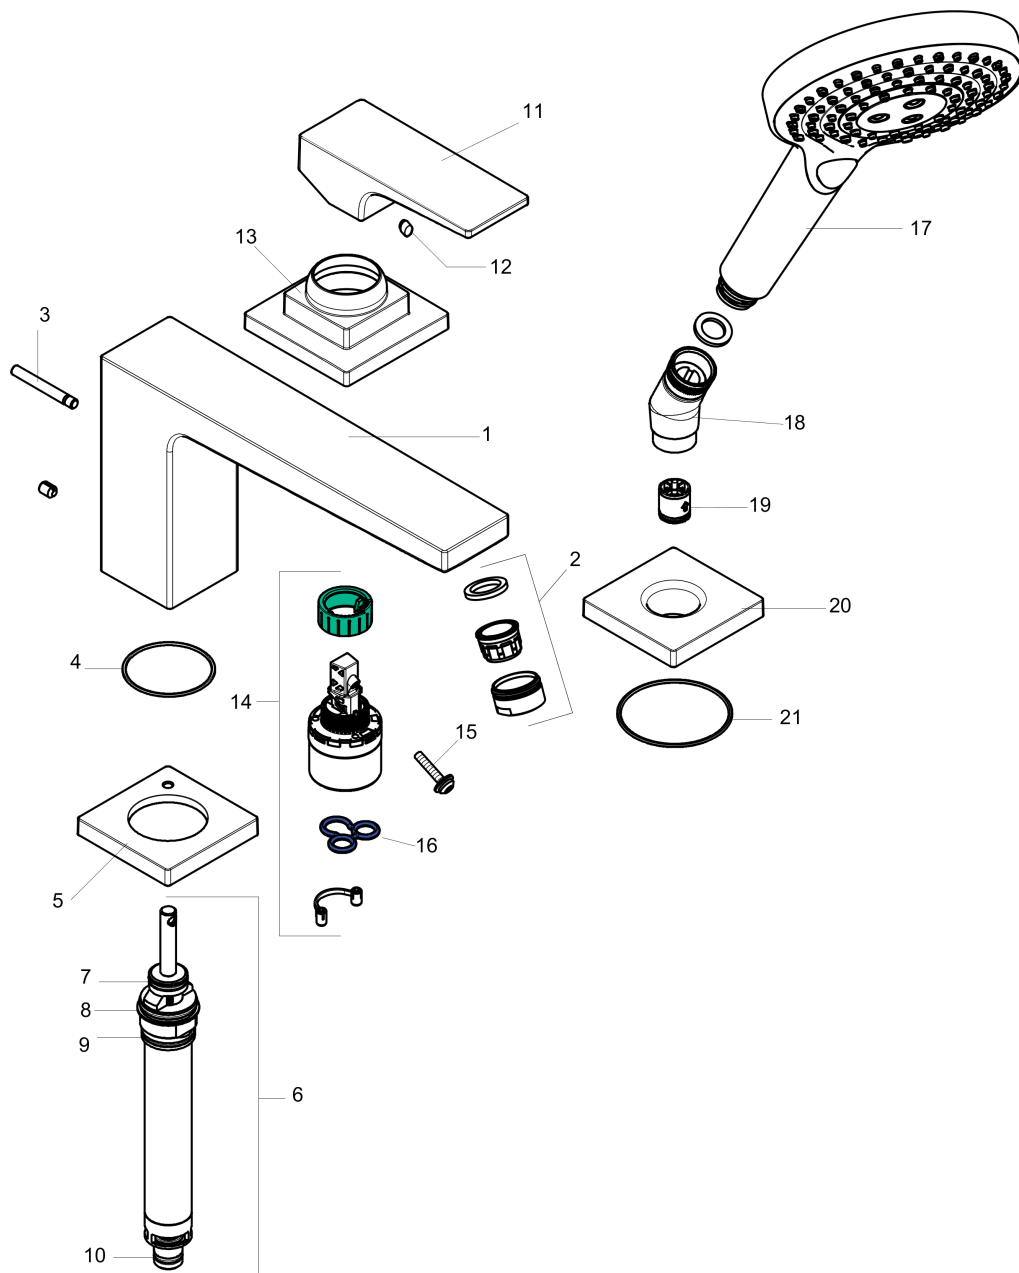

**Metropol**  
**3-Hole Roman Tub Set Trim with Lever Handle and 1.75 GPM Handshower**  
 Finish: **chrome** Part no. : **32556001**

Exploded drawing

Year of production: >07/18

**Metropol****3-Hole Roman Tub Set Trim with Lever Handle and 1.75 GPM Handshower**Finish: **chrome** Part no. : **32556001****Spare parts list**

Year of production: &gt;07/18

Pos.	Description	Part no.	Price	PU
1	spout cpl.	93151000	-	1
2	aerator M24x1 (30 l/min)	96512000	-	1
3	diverter knob	98707000	-	1
4	O-ring 41x1,5	98168000	-	1
5	escutcheon for spout	93152000	-	1
6	selector assy	96775000	-	1
7	O-Ring 14x2,5	98189000	-	1
8	O-Ring 23x2,5	98183000	-	1
9	O-Ring 22x2	98185000	-	1
10	O-ring 9x2,5	98217000	-	1
11	handle	93075000	-	1
12	screw cover	96338000	-	1
13	escutcheon	93138000	-	1
14	cartridge, assy	92730000	-	1
15	locking screw for handle	95140000	-	1
16	seal	95008000	-	1
17	handshower	26036001	-	1
18	shower holder	28071000	-	1
19	set of non return valves DW 15	94074000	-	1
20	escutcheon for shower holder	93153000	-	1
21	O-ring 56x2	98468000	-	1