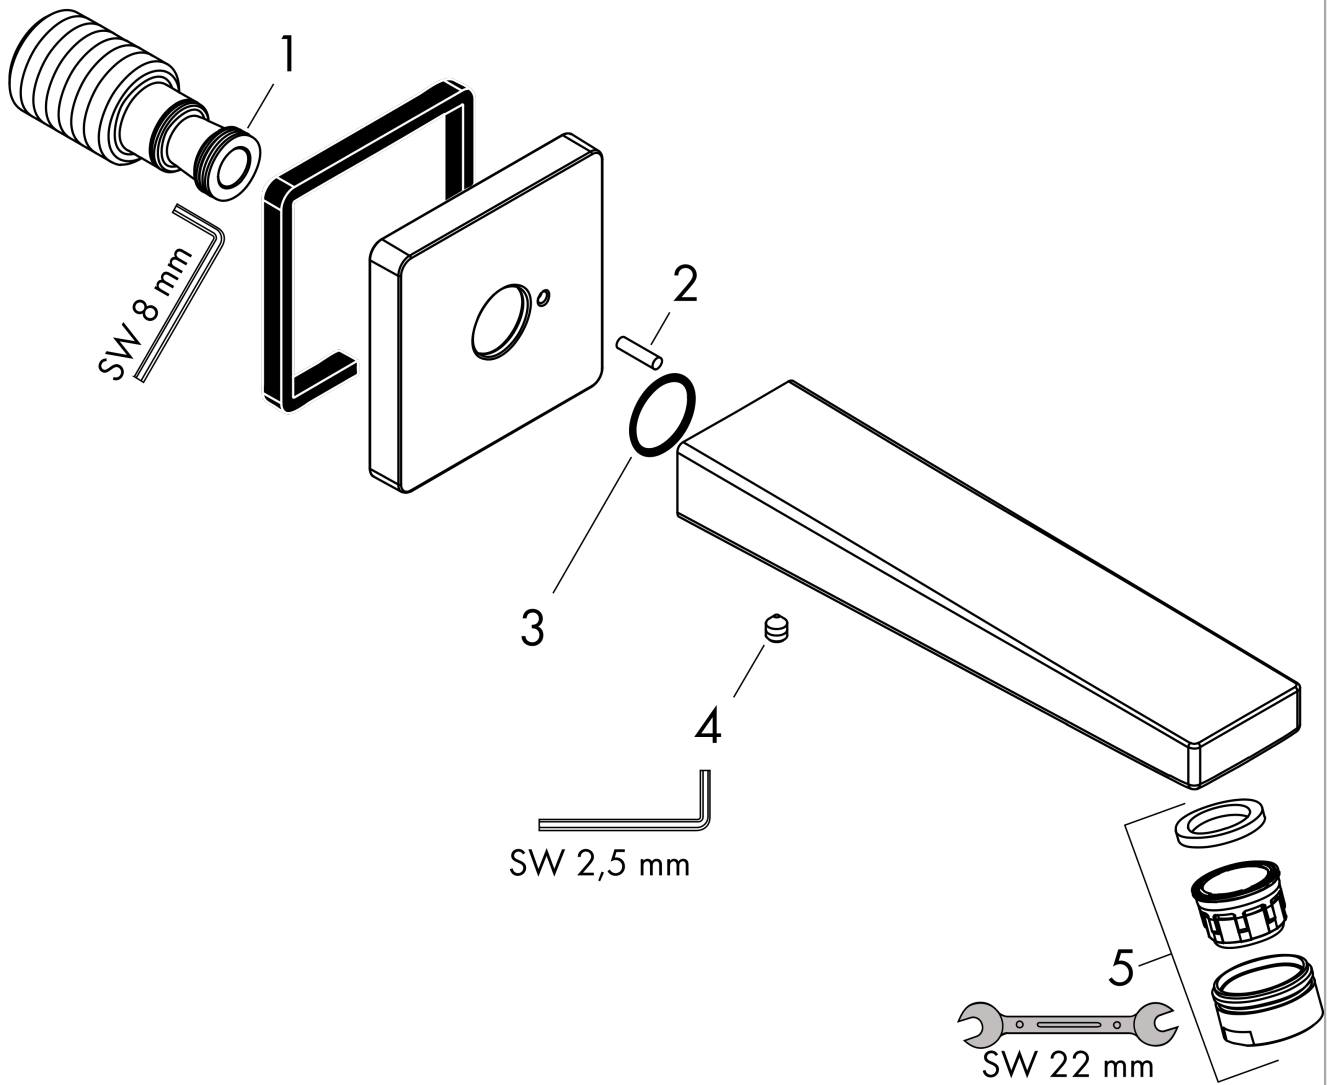

**Metropol
Tub Spout**

Finish: **chrome** Part no. : **32542001**

Description

Features

- Solid Brass
- Includes: 1/2" female and 3/4" male adaptor
- EPD Shower and Bath Faucets

Item details

List Price \$ 257.00

Compliance / Sustainability

Product image

Scale drawing

**Metropol
Tub Spout**

Finish: **chrome** Part no. : **32542001**

Exploded drawing

Year of production: >01/18

**Metropol
Tub Spout**

Finish: **chrome** Part no. : **32542001**

Spare parts list

Year of production: >01/18

Pos.	Description	Part no.	Price	PU
1	O-ring 13x2	98128000	-	1
2	pin	97766000	-	1
3	O-ring 18x1,5	98231000	-	1
4	hollow set screw M5x6	94810000	-	1
5	aerator M24x1 (30 l/min)	96512000	-	1