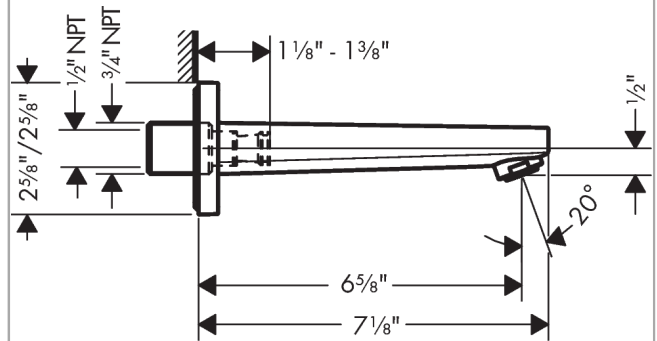

**Metropol
Tub Spout**

Finish: **chrome** Part no. : **32542001**

Description

Features

- Solid Brass
- Includes: 1/2" female and 3/4" male adaptor
- EPD Shower and Bath Faucets

Item details

List Price \$ 257.00

Compliance / Sustainability

Product image

Scale drawing

**Metropol
Tub Spout**

Finish: **chrome** Part no. : **32542001**

Exploded drawing

Year of production: >01/18

**Metropol
Tub Spout**

Finish: **chrome** Part no. : **32542001**

Spare parts list

Year of production: >01/18

Pos.	Description	Part no.	Price	PU
1	O-ring 13x2	98128000	-	1
2	pin	97766000	-	1
3	O-ring 18x1,5	98231000	-	1
4	hollow set screw M5x6	94810000	-	1
5	aerator M24x1 (30 l/min)	96512000	-	1