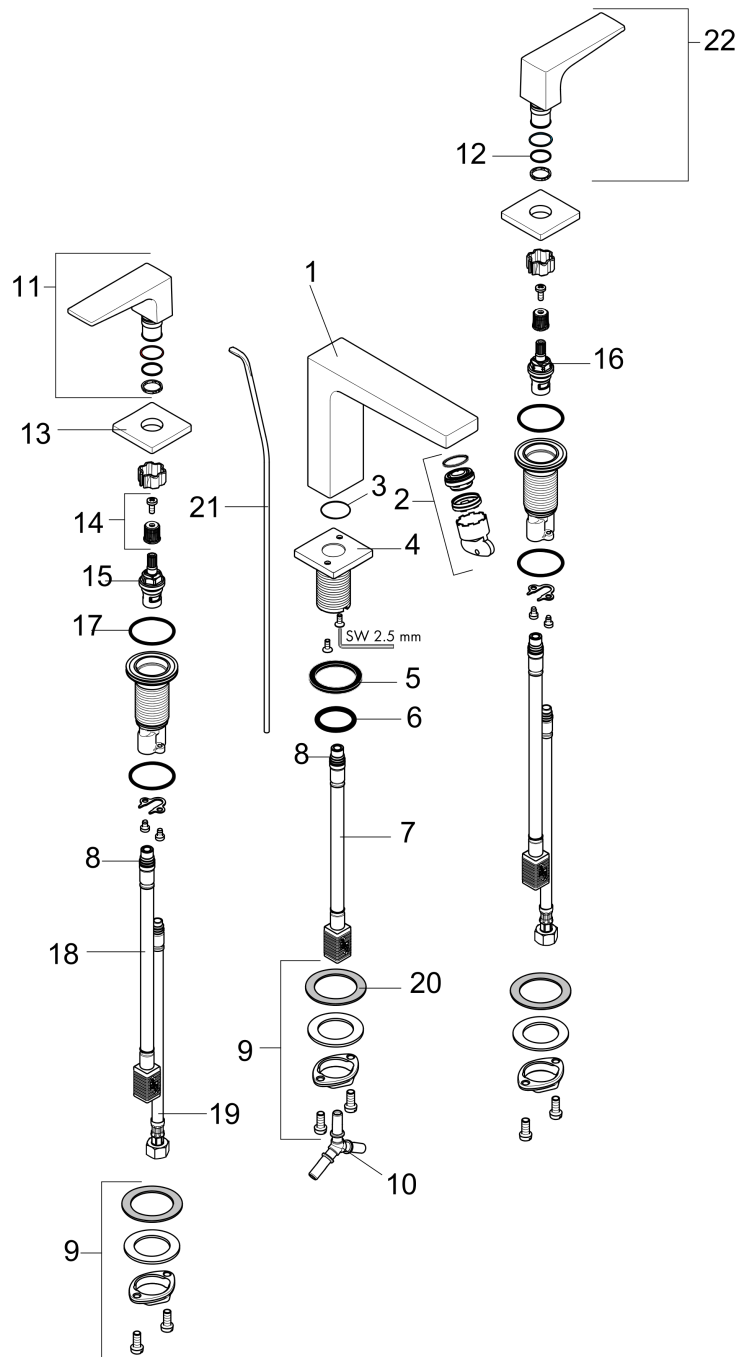

Metropol
Widespread Faucet 110 with Lever Handles and Pop-Up Drain, 0.5 GPM
 Finish: **chrome** Part no. : **32528001**

Description

Features

- Handle variant: Lever
- Spray modes: normal spray
- Flow: 0.5 GPM (1.9 L/Min)
- Ceramic valves hot/cold 90°
- Includes pop-up drain

Item details

List Price \$ 844.00

Technology

Compliance / Sustainability

Product image

Scale drawing

Metropol
Widespread Faucet 110 with Lever Handles and Pop-Up Drain, 0.5 GPM
 Finish: **chrome** Part no. : **32528001**

Exploded drawing

Year of production: >10/19

Metropol

Widespread Faucet 110 with Lever Handles and Pop-Up Drain, 0.5 GPM

Finish: **chrome** Part no. : **32528001**

Spare parts list

Year of production: >10/19

Pos.	Description	Part no.	Price	PU
1	spout 110 mm	93021000	-	1
2	aerator M24x1 (1,9 l/min)	92300000	-	1
3	O-ring 22x1,2	98397000	-	1
4	escutcheon for spout	92906000	-	1
5	flat seal	98749000	-	1
6	O-ring 26x4	92191000	-	1
7	null	92913000	-	1
8	O-ring 8x1,75	97827000	-	1
9	null	92909000	-	1
10	hose connection angel	92905000	-	1
11	handle for hot water	92916000	-	1
12	O-Ring 14x1,5	98201000	-	1
13	escutcheon	92915000	-	1
14	handle fixing set	98932000	-	1
15	shut off unit right closing	98817000	-	1
16	shut off unit left closing	95366001	-	1
17	null	92907000	-	1
18	null	92914000	-	1
19	connection hose 18½" M8x0,75 3/8"	96321001	-	1
20	lever collar	97548000	-	1
21	pull rod	96657000	-	1
22	handle for cold water	92917000	-	1
a	pop up waste	88509000	-	1