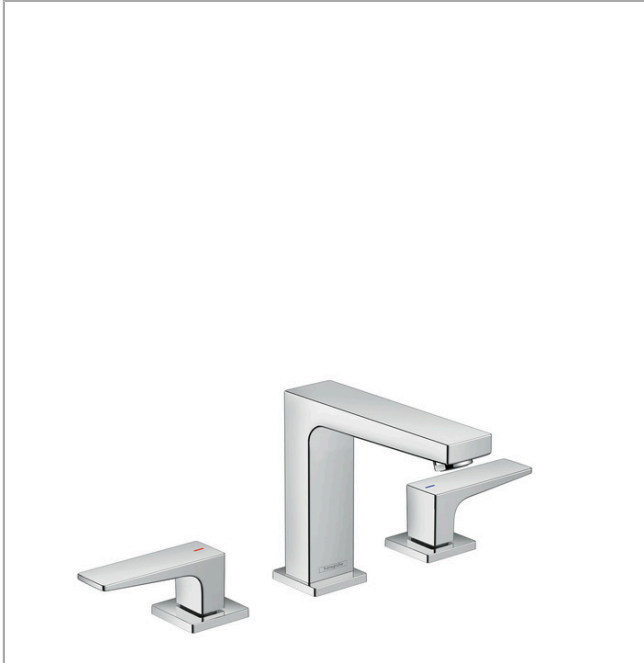

Metropol
Widespread Faucet 110 with Lever Handles and Pop-Up Drain, 0.5 GPM
 Finish: **chrome** Part no. : **32528001**

Description

Features

- Handle variant: Lever
- Spray modes: normal spray
- Flow: 0.5 GPM (1.9 L/Min)
- Ceramic valves hot/cold 90°
- Includes pop-up drain

Item details

List Price \$ 844.00

Technology

Compliance / Sustainability

Product image

Scale drawing

Metropol
Widespread Faucet 110 with Lever Handles and Pop-Up Drain, 0.5 GPM
 Finish: **chrome** Part no. : **32528001**

Exploded drawing

Year of production: >10/19

Metropol

Widespread Faucet 110 with Lever Handles and Pop-Up Drain, 0.5 GPM

Finish: **chrome** Part no. : **32528001**

Spare parts list

Year of production: >10/19

Pos.	Description	Part no.	Price	PU
1	spout 110 mm	93021000	-	1
2	aerator M24x1 (1,9 l/min)	92300000	-	1
3	O-ring 22x1,2	98397000	-	1
4	escutcheon for spout	92906000	-	1
5	flat seal	98749000	-	1
6	O-ring 26x4	92191000	-	1
7	null	92913000	-	1
8	O-ring 8x1,75	97827000	-	1
9	null	92909000	-	1
10	hose connection angel	92905000	-	1
11	handle for hot water	92916000	-	1
12	O-Ring 14x1,5	98201000	-	1
13	escutcheon	92915000	-	1
14	handle fixing set	98932000	-	1
15	shut off unit right closing	98817000	-	1
16	shut off unit left closing	95366001	-	1
17	null	92907000	-	1
18	null	92914000	-	1
19	connection hose 18½" M8x0,75 3/8"	96321001	-	1
20	lever collar	97548000	-	1
21	pull rod	96657000	-	1
22	handle for cold water	92917000	-	1
a	pop up waste	88509000	-	1