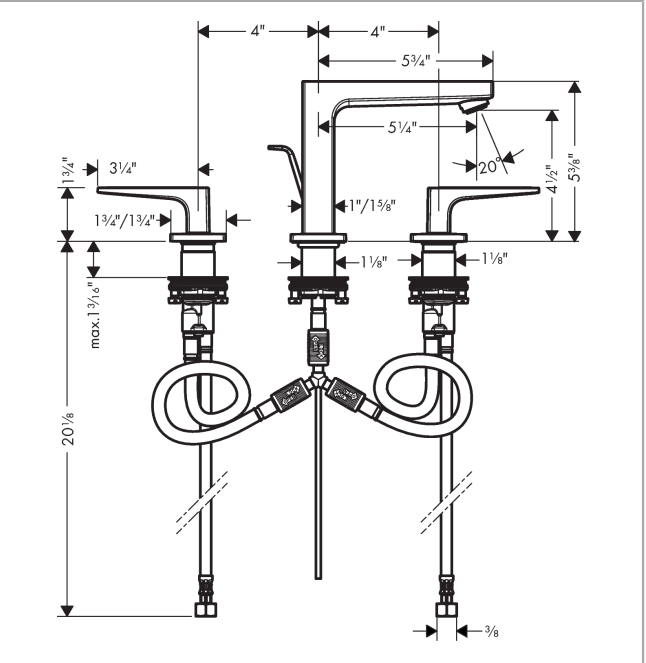

Metropol
Widespread Faucet 110 with Lever Handles and Pop-Up Drain, 0.5 GPM
 Finish: **chrome** Part no. : **32528001**

Description

Features

- Handle variant: Lever
- Spray modes: normal spray
- Flow: 0.5 GPM (1.9 L/Min)
- Ceramic valves hot/cold 90°
- Includes pop-up drain

Item details

List Price \$ 844.00

Technology

Compliance / Sustainability

Product image

Scale drawing

Metropol
Widespread Faucet 110 with Lever Handles and Pop-Up Drain, 0.5 GPM
 Finish: **chrome** Part no. : **32528001**

Exploded drawing

Year of production: >10/19

Metropol

Widespread Faucet 110 with Lever Handles and Pop-Up Drain, 0.5 GPM

Finish: **chrome** Part no. : **32528001**

Spare parts list

Year of production: >10/19

Pos.	Description	Part no.	Price	PU
1	spout 110 mm	93021000	-	1
2	aerator M24x1 (1,9 l/min)	92300000	-	1
3	O-ring 22x1,2	98397000	-	1
4	escutcheon for spout	92906000	-	1
5	flat seal	98749000	-	1
6	O-ring 26x4	92191000	-	1
7	null	92913000	-	1
8	O-ring 8x1,75	97827000	-	1
9	null	92909000	-	1
10	hose connection angel	92905000	-	1
11	handle for hot water	92916000	-	1
12	O-Ring 14x1,5	98201000	-	1
13	escutcheon	92915000	-	1
14	handle fixing set	98932000	-	1
15	shut off unit right closing	98817000	-	1
16	shut off unit left closing	95366001	-	1
17	null	92907000	-	1
18	null	92914000	-	1
19	connection hose 18½" M8x0,75 3/8"	96321001	-	1
20	lever collar	97548000	-	1
21	pull rod	96657000	-	1
22	handle for cold water	92917000	-	1
a	pop up waste	88509000	-	1