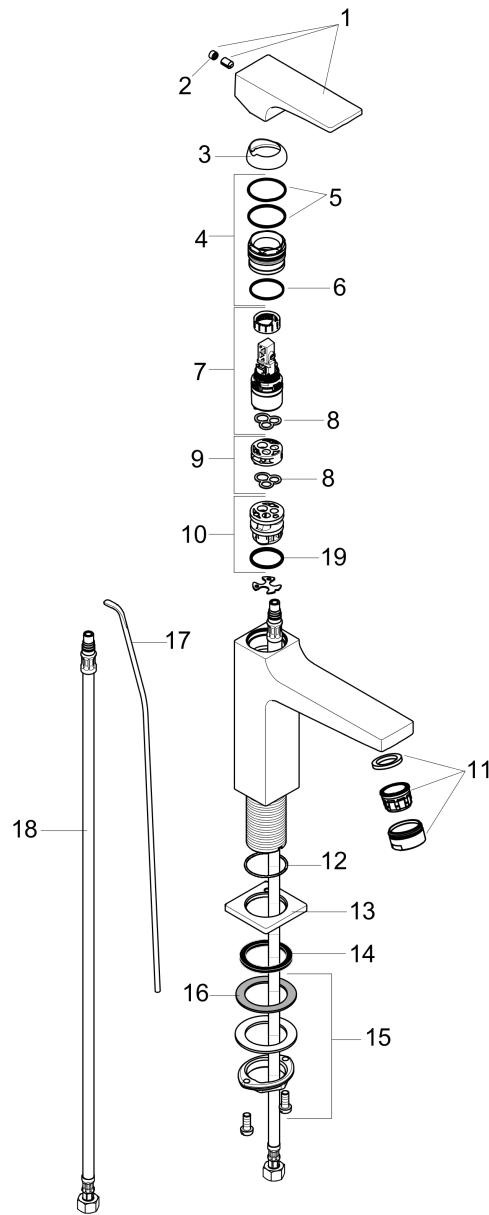

Metropol
Single-Hole Faucet 110 with Lever Handle and Pop-Up Drain, 0.5 GPM
 Finish: **chrome** Part no. : **32527001**

Description

Features

- Handle variant: Lever
- Spray modes: normal spray
- Flow: 0.5 GPM (1.9 L/Min)
- Ceramic cartridge
- Includes pop-up drain

Item details

List Price \$ 505.00

Technology

Compliance / Sustainability

Product image

Scale drawing

Metropol
Single-Hole Faucet 110 with Lever Handle and Pop-Up Drain, 0.5 GPM
 Finish: **chrome** Part no. : **32527001**

Exploded drawing

Year of production: >01/20

Metropol

Single-Hole Faucet 110 with Lever Handle and Pop-Up Drain, 0.5 GPM

Finish: **chrome** Part no. : **32527001**

Spare parts list

Year of production: >01/20

Pos.	Description	Part no.	Price	PU
1	handle	92995000	-	1
2	screw cover	95704000	-	1
3	flange	92625000	-	1
4	nut	92689000	-	1
5	O-ring 27x1,5	92527000	-	1
6	O-ring 25x1,5	98146000	-	1
7	cartridge, assy	95973001	-	1
8	seal	98865000	-	1
9	adapter for cartridge	92628000	-	1
10	adapter for cartridge	98866000	-	1
11	aerator M24x1 (1,9 l/min)	92300000	-	1
12	O-ring 32x1,5	92936000	-	1
13	escutcheon	93048000	-	1
14	flat seal	98749000	-	1
15	fixing set (Ø 32)	13961000	-	1
16	lever collar	97548000	-	1
17	pull rod	96657000	-	1
18	connection hose 23½" M8x0,75 3/8"	98600001	-	1
a	pop up waste	88509000	-	1
b	O-ring 7x1,5	98422000	-	1