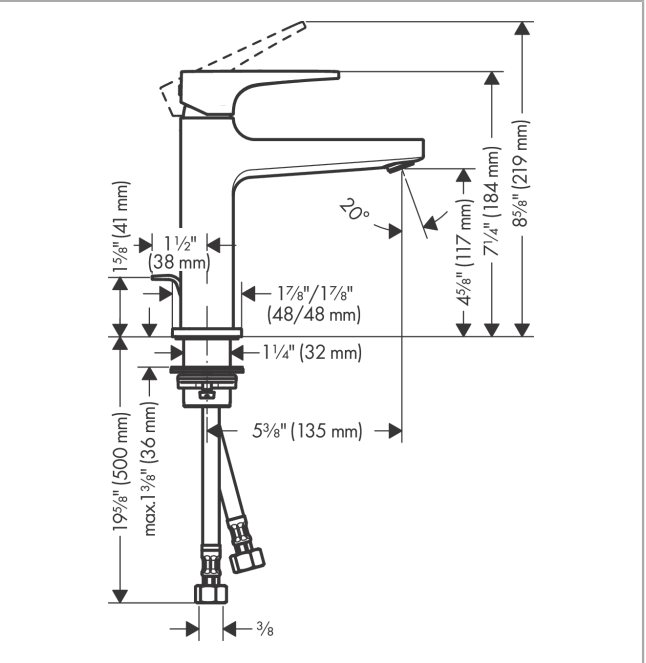

Metropol
Single-Hole Faucet 110 with Lever Handle and Pop-Up Drain, 0.5 GPM
 Finish: **chrome** Part no. : **32527001**

Description

Features

- Handle variant: Lever
- Spray modes: normal spray
- Flow: 0.5 GPM (1.9 L/Min)
- Ceramic cartridge
- Includes pop-up drain

Item details

List Price \$ 505.00

Technology

Compliance / Sustainability

Product image

Scale drawing

Metropol
Single-Hole Faucet 110 with Lever Handle and Pop-Up Drain, 0.5 GPM
 Finish: **chrome** Part no. : **32527001**

Exploded drawing

Year of production: >01/20

Metropol

Single-Hole Faucet 110 with Lever Handle and Pop-Up Drain, 0.5 GPM

Finish: **chrome** Part no. : **32527001**

Spare parts list

Year of production: >01/20

Pos.	Description	Part no.	Price	PU
1	handle	92995000	-	1
2	screw cover	95704000	-	1
3	flange	92625000	-	1
4	nut	92689000	-	1
5	O-ring 27x1,5	92527000	-	1
6	O-ring 25x1,5	98146000	-	1
7	cartridge, assy	95973001	-	1
8	seal	98865000	-	1
9	adapter for cartridge	92628000	-	1
10	adapter for cartridge	98866000	-	1
11	aerator M24x1 (1,9 l/min)	92300000	-	1
12	O-ring 32x1,5	92936000	-	1
13	escutcheon	93048000	-	1
14	flat seal	98749000	-	1
15	fixing set (Ø 32)	13961000	-	1
16	lever collar	97548000	-	1
17	pull rod	96657000	-	1
18	connection hose 23½" M8x0,75 3/8"	98600001	-	1
a	pop up waste	88509000	-	1
b	O-ring 7x1,5	98422000	-	1