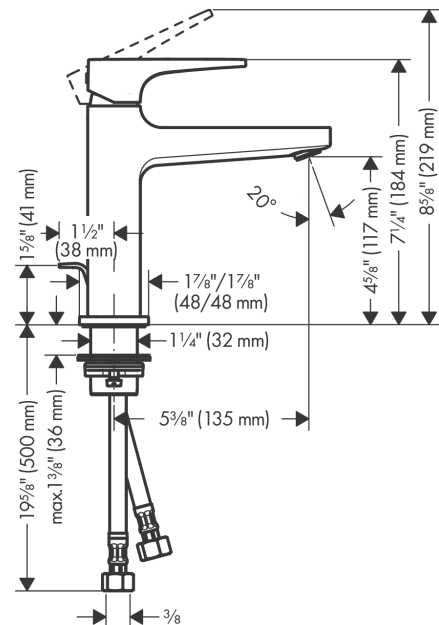

Metropol
Single-Hole Faucet 110 with Lever Handle and Pop-Up Drain, 1.2 GPM
 Finish: **chrome** Part no. : **32506001**

Description

Features

- Handle variant: Lever
- Spray modes: normal spray
- Flow: 1.2 GPM (4.5 L/Min)
- Ceramic cartridge
- Includes pop-up drain
- EPD Basin Faucets

Item details

List Price \$ 505.00

Technology

Compliance / Sustainability

Product image

Scale drawing

Metropol
Single-Hole Faucet 110 with Lever Handle and Pop-Up Drain, 1.2 GPM
 Finish: **chrome** Part no. : **32506001**

Exploded drawing

Year of production: >01/18

Metropol
Single-Hole Faucet 110 with Lever Handle and Pop-Up Drain, 1.2 GPM
 Finish: **chrome** Part no. : **32506001**

Spare parts list

Year of production: >01/18

Pos.	Description	Part no.	Price	PU
1	handle	92995000	-	1
2	screw cover	95704000	-	1
3	flange	92625000	-	1
4	nut	92689000	-	1
5	O-ring 27x1,5	92527000	-	1
6	O-ring 25x1,5	98146000	-	1
7	cartridge, assy	95973001	-	1
8	seal	98865000	-	1
9	adapter for cartridge	92628000	-	1
10	adapter for cartridge	98866000	-	1
11	O-ring 23x2	98398000	-	1
12	aerator M22x1	93098000	-	1
13	service tool	95661000	-	1
14	O-ring 32x1,5	92936000	-	1
15	escutcheon	93048000	-	1
16	flat seal	98749000	-	1
17	fixing set (Ø 32)	13961000	-	1
18	lever collar	97548000	-	1
19	connection hose 23½" M8x0,75 3/8"	98600001	-	1
20	pull rod	96657000	-	1
a	pop up waste	88509000	-	1