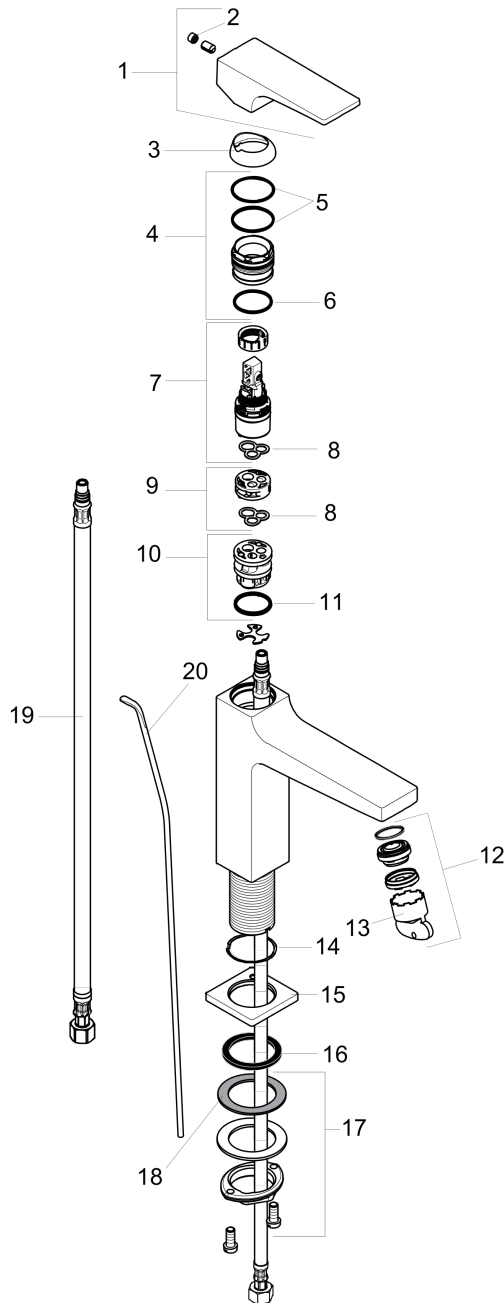

Metropol
Single-Hole Faucet 110 with Lever Handle and Pop-Up Drain, 1.2 GPM
 Finish: **chrome** Part no. : **32506001**

Description

Features

- Handle variant: Lever
- Spray modes: normal spray
- Flow: 1.2 GPM (4.5 L/Min)
- Ceramic cartridge
- Includes pop-up drain
- EPD Basin Faucets

Item details

List Price \$ 505.00

Technology

Compliance / Sustainability

Product image

Scale drawing

Metropol
Single-Hole Faucet 110 with Lever Handle and Pop-Up Drain, 1.2 GPM
 Finish: **chrome** Part no. : **32506001**

Exploded drawing

Year of production: >01/18

Metropol
Single-Hole Faucet 110 with Lever Handle and Pop-Up Drain, 1.2 GPM
 Finish: **chrome** Part no. : **32506001**

Spare parts list

Year of production: >01/18

Pos.	Description	Part no.	Price	PU
1	handle	92995000	-	1
2	screw cover	95704000	-	1
3	flange	92625000	-	1
4	nut	92689000	-	1
5	O-ring 27x1,5	92527000	-	1
6	O-ring 25x1,5	98146000	-	1
7	cartridge, assy	95973001	-	1
8	seal	98865000	-	1
9	adapter for cartridge	92628000	-	1
10	adapter for cartridge	98866000	-	1
11	O-ring 23x2	98398000	-	1
12	aerator M22x1	93098000	-	1
13	service tool	95661000	-	1
14	O-ring 32x1,5	92936000	-	1
15	escutcheon	93048000	-	1
16	flat seal	98749000	-	1
17	fixing set (Ø 32)	13961000	-	1
18	lever collar	97548000	-	1
19	connection hose 23½" M8x0,75 3/8"	98600001	-	1
20	pull rod	96657000	-	1
a	pop up waste	88509000	-	1