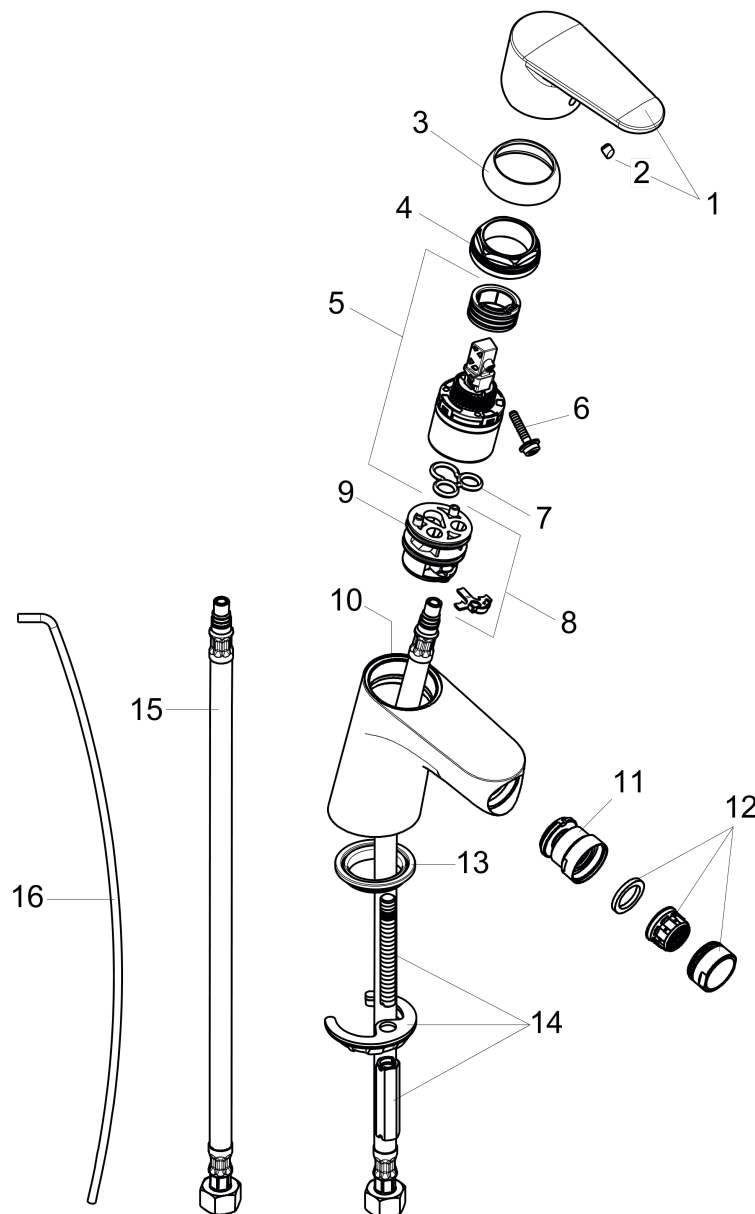

Focus

Single-Hole Bidet Faucet

Finish: **chrome** Part no. : **31920001**

Description

Features

- Spout height: 54 mm
- Pivoting aerator
- Flow: 1.50 gal/min
- Ceramic cartridge
- Includes pop-up drain
- EPD Basin Faucets

Item details

List Price \$ 272.00

Compliance / Sustainability

Product image

Scale drawing

Focus
Single-Hole Bidet Faucet
 Finish: **chrome** Part no. : **31920001**

Exploded drawing

Year of production: >01/12

Focus

Single-Hole Bidet Faucet

Finish: **chrome** Part no. : **31920001**

Spare parts list

Year of production: >01/12

Pos.	Description	Part no.	Price	PU
1	handle	98532000	-	1
2	screw cover	96338000	-	1
3	flange	97406000	-	1
4	nut	97209000	-	1
5	cartridge, assy	92730000	-	1
6	locking screw for handle	95140000	-	1
7	seal	95008000	-	1
8	adapter for cartridge	98750000	-	1
9	O-Ring 30x2	98186000	-	1
10	O-ring 35x2	92604000	-	1
11	ball joint	92036000	-	1
12	aerator M24x1 (7 l/min)	13085000	-	1
13	seal Ø 42	98722000	-	1
14	fixing set	88508000	-	1
15	connection hose 18½" M8x0,75 3/8"	96321001	-	1
16	pull rod	96657000	-	1
a	pop up waste	88509000	-	1