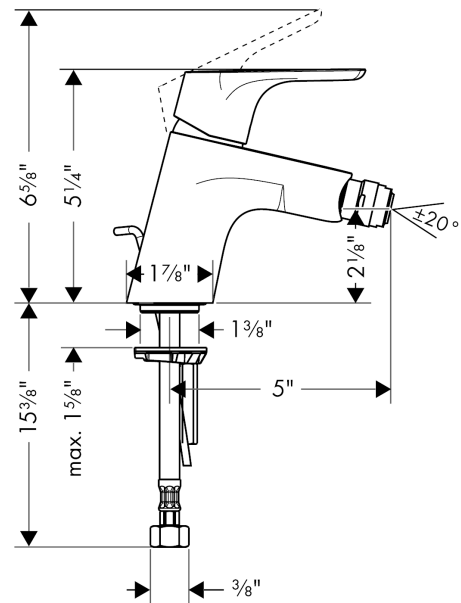

Focus

Single-Hole Bidet Faucet

Finish: **chrome** Part no. : **31920001**

Description

Features

- Spout height: 54 mm
- Pivoting aerator
- Flow: 1.50 gal/min
- Ceramic cartridge
- Includes pop-up drain
- EPD Basin Faucets

Item details

List Price \$ 272.00

Compliance / Sustainability

Product image

Scale drawing

Focus
Single-Hole Bidet Faucet
 Finish: **chrome** Part no. : **31920001**

Exploded drawing

Year of production: >01/12

Focus

Single-Hole Bidet Faucet

Finish: **chrome** Part no. : **31920001**

Spare parts list

Year of production: >01/12

Pos.	Description	Part no.	Price	PU
1	handle	98532000	-	1
2	screw cover	96338000	-	1
3	flange	97406000	-	1
4	nut	97209000	-	1
5	cartridge, assy	92730000	-	1
6	locking screw for handle	95140000	-	1
7	seal	95008000	-	1
8	adapter for cartridge	98750000	-	1
9	O-Ring 30x2	98186000	-	1
10	O-ring 35x2	92604000	-	1
11	ball joint	92036000	-	1
12	aerator M24x1 (7 l/min)	13085000	-	1
13	seal Ø 42	98722000	-	1
14	fixing set	88508000	-	1
15	connection hose 18½" M8x0,75 3/8"	96321001	-	1
16	pull rod	96657000	-	1
a	pop up waste	88509000	-	1