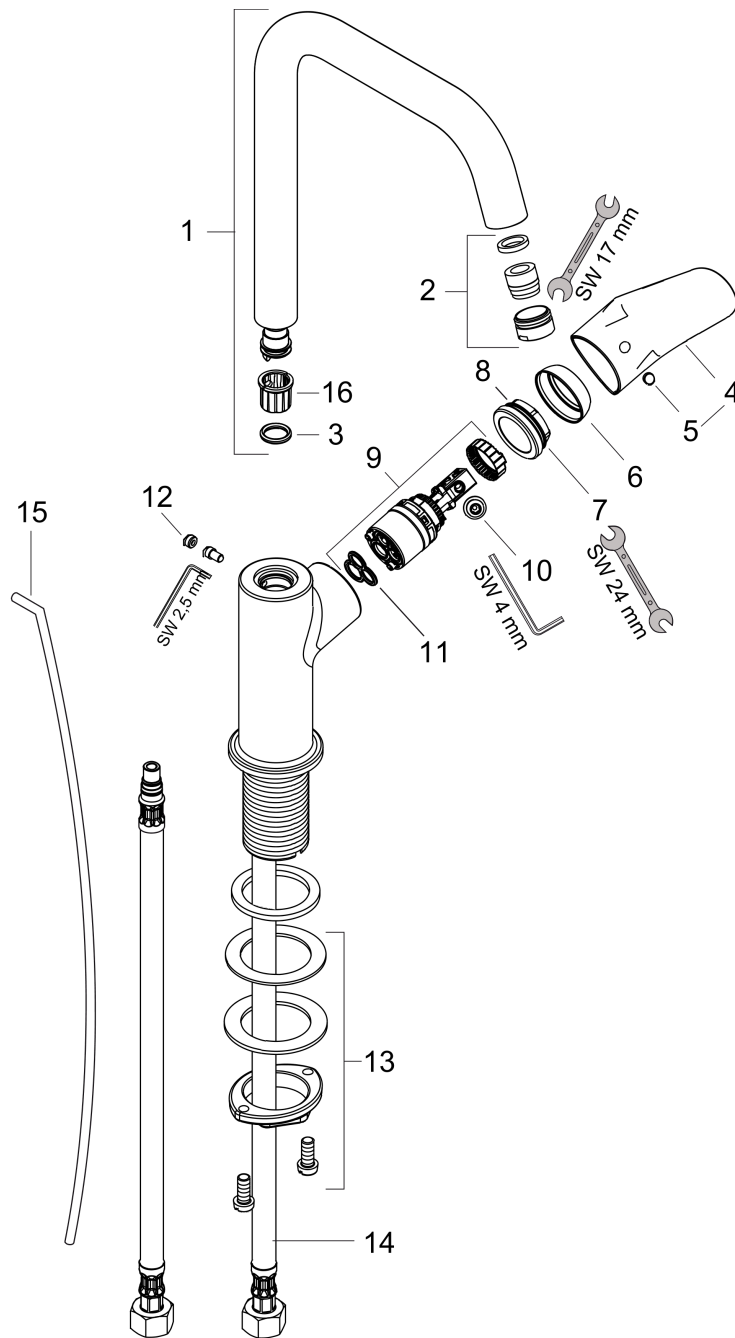

Focus

Single-Hole Faucet 240 with Swivel Spout and Pop-Up Drain, 1.2 GPM

Finish: **chrome** Part no. : **31609001**

Description

Features

- Handle variant: Lever
- Swivel range 120°
- Spray modes: normal spray
- Flow: 1.2 GPM (4.5 L/Min)
- Ceramic cartridge
- Includes pop-up drain
- Bottom-side at the base body (not suitable for wash bowls)
- EPD Basin Faucets

Item details

List Price \$ 386.00

Technology

Compliance / Sustainability

Product image

Scale drawing

Focus

Single-Hole Faucet 240 with Swivel Spout and Pop-Up Drain, 1.2 GPM

Finish: **chrome** Part no. : **31609001**

Exploded drawing

Year of production: >07/16

Focus

Single-Hole Faucet 240 with Swivel Spout and Pop-Up Drain, 1.2 GPM

Finish: **chrome** Part no. : **31609001**

Spare parts list

Year of production: >07/16

Pos.	Description	Part no.	Price	PU
1	spout cpl.	95856000	-	1
2	aerator M18x1 (4,5 l/min)	92885000	-	1
3	O-ring 11x2	98127000	-	1
4	handle	95855000	-	1
5	screw cover	96338000	-	1
6	flange	95493000	-	1
7	nut	95178000	-	1
8	O-Ring 22x2	98185000	-	1
9	cartridge, assy	95973001	-	1
10	locking screw for handle	95140000	-	1
11	seal	98865000	-	1
12	screw cover	95181000	-	1
13	fixing set (Ø 32)	13961000	-	1
14	connection hose 18½" M8x0,75 3/8"	96321001	-	1
15	pull rod	96657000	-	1
16	lever collar	92849000	-	1
a	pop up waste	94159000	-	1