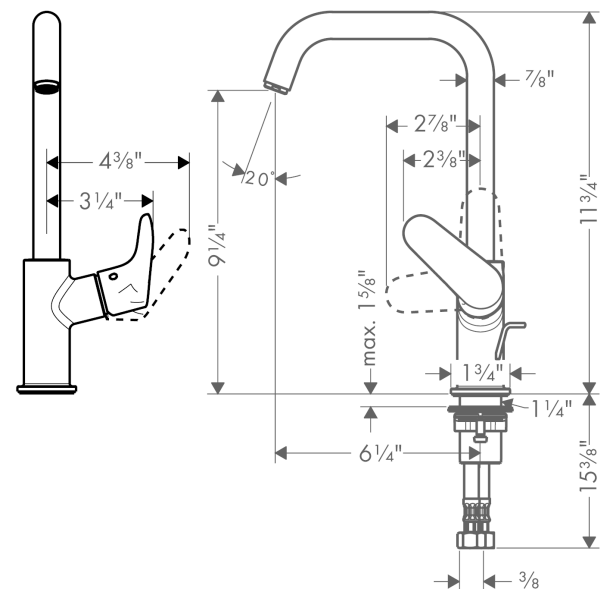

Focus

Single-Hole Faucet 240 with Swivel Spout and Pop-Up Drain, 1.2 GPM

Finish: **chrome** Part no. : **31609001**

Description

Features

- Handle variant: Lever
- Swivel range 120°
- Spray modes: normal spray
- Flow: 1.2 GPM (4.5 L/Min)
- Ceramic cartridge
- Includes pop-up drain
- Bottom-side at the base body (not suitable for wash bowls)
- EPD Basin Faucets

Item details

List Price \$ 386.00

Technology

Compliance / Sustainability

Product image

Scale drawing

Focus

Single-Hole Faucet 240 with Swivel Spout and Pop-Up Drain, 1.2 GPM

Finish: **chrome** Part no. : **31609001**

Exploded drawing

Year of production: >07/16

Focus

Single-Hole Faucet 240 with Swivel Spout and Pop-Up Drain, 1.2 GPM

Finish: **chrome** Part no. : **31609001**

Spare parts list

Year of production: >07/16

Pos.	Description	Part no.	Price	PU
1	spout cpl.	95856000	-	1
2	aerator M18x1 (4,5 l/min)	92885000	-	1
3	O-ring 11x2	98127000	-	1
4	handle	95855000	-	1
5	screw cover	96338000	-	1
6	flange	95493000	-	1
7	nut	95178000	-	1
8	O-Ring 22x2	98185000	-	1
9	cartridge, assy	95973001	-	1
10	locking screw for handle	95140000	-	1
11	seal	98865000	-	1
12	screw cover	95181000	-	1
13	fixing set (Ø 32)	13961000	-	1
14	connection hose 18½" M8x0,75 3/8"	96321001	-	1
15	pull rod	96657000	-	1
16	lever collar	92849000	-	1
a	pop up waste	94159000	-	1