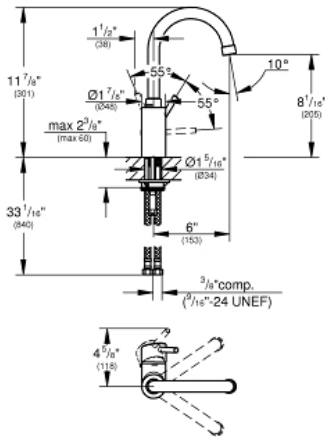

Pure Freude an Wasser

GROHE

Product Description: Single-Handle Kitchen Faucet

Standard Specification:

- For prep sinks
- **GROHE SilkMove** 35 mm ceramic cartridge
- **GROHE StarLight** chrome finish
- With integrated temperature limiter
- Adjustable flow rate limiter
- Swivel spout
- Swivel area 90° / 360°
- Flexible hose connections
- Quick installation system
- 11 7/8" faucet height
- 8 1/16" aerator height
- 6" faucet reach
- Solid brass body
- Stainless steel flex lines
- 1.5 gpm (5.7 l/min)