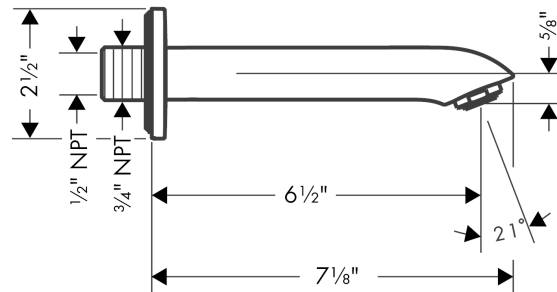

Metris

Tub Spout

Finish: **chrome** Part no. : **31494001**

Description

Features

- Solid Brass
- Includes: 1/2" female and 3/4" male adaptor

Item details

List Price \$ 216.00

Compliance / Sustainability

Product image

Scale drawing

Metris
Tub Spout
Finish: **chrome** Part no. : **31494001**

Exploded drawing

Year of production: >07/11

Metris

Tub Spout

Finish: **chrome** Part no. : **31494001**

Spare parts list

Year of production: >07/11

Pos.	Description	Part no.	Price	PU
1	connecting thread	95658001	-	1
2	O-ring 16x2,5	98134000	-	1
3	seal	97530000	-	1
4	O-ring 20x1,5	98197000	-	1
5	hollow set screw M6x6	97660000	-	1
6	aerator M24x1 (30 l/min)	96512000	-	1