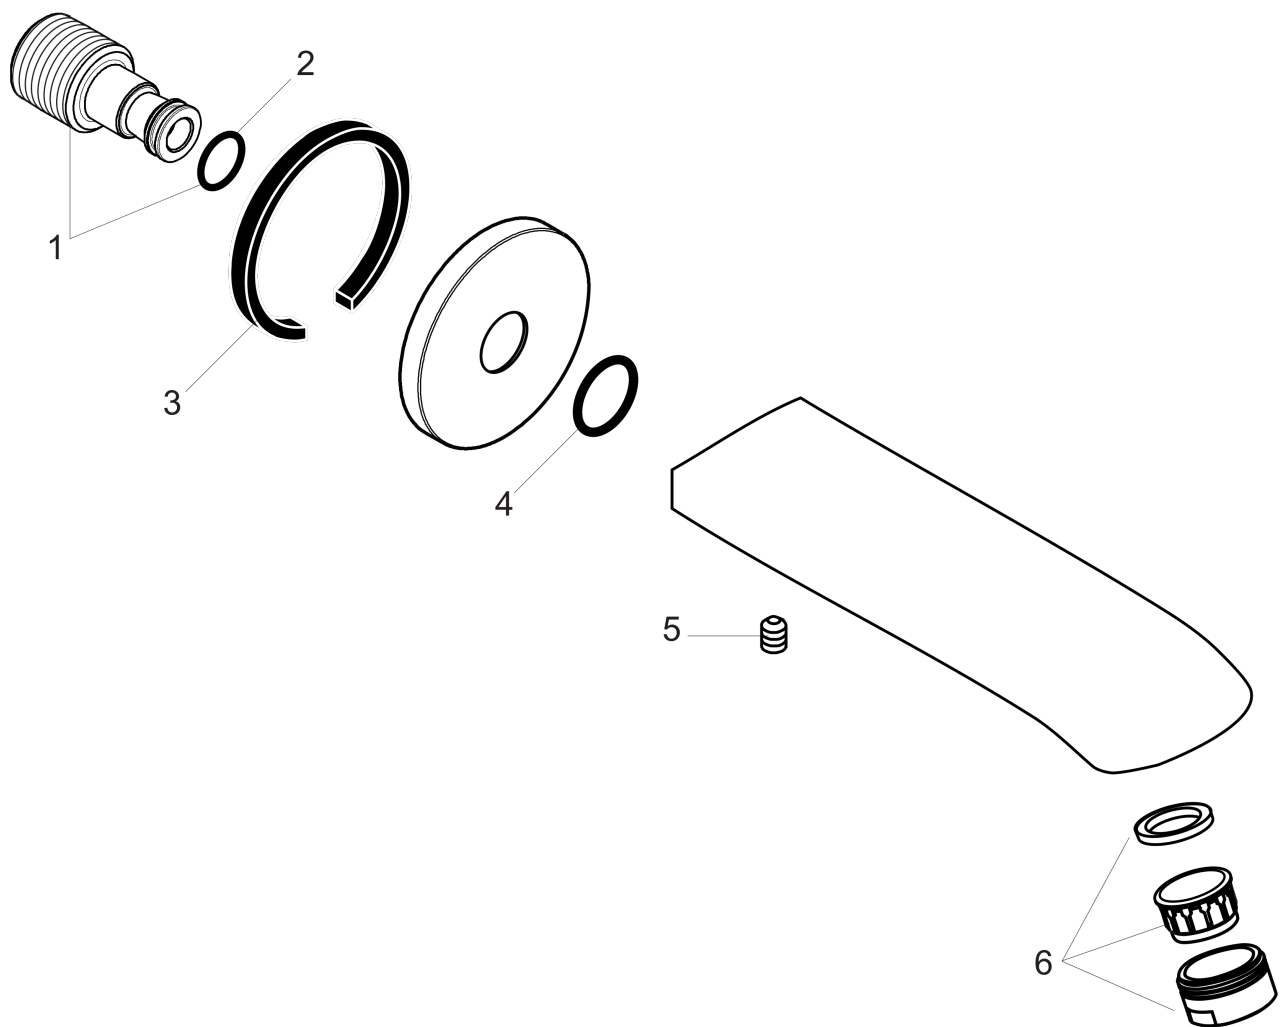

Metris

Tub Spout

Finish: **chrome** Part no. : **31494001**

Description

Features

- Solid Brass
- Includes: 1/2" female and 3/4" male adaptor

Item details

List Price \$ 216.00

Compliance / Sustainability

Product image

Scale drawing

Metris
Tub Spout
Finish: **chrome** Part no. : **31494001**

Exploded drawing

Year of production: >07/11

Metris

Tub Spout

Finish: **chrome** Part no. : **31494001**

Spare parts list

Year of production: >07/11

Pos.	Description	Part no.	Price	PU
1	connecting thread	95658001	-	1
2	O-ring 16x2,5	98134000	-	1
3	seal	97530000	-	1
4	O-ring 20x1,5	98197000	-	1
5	hollow set screw M6x6	97660000	-	1
6	aerator M24x1 (30 l/min)	96512000	-	1