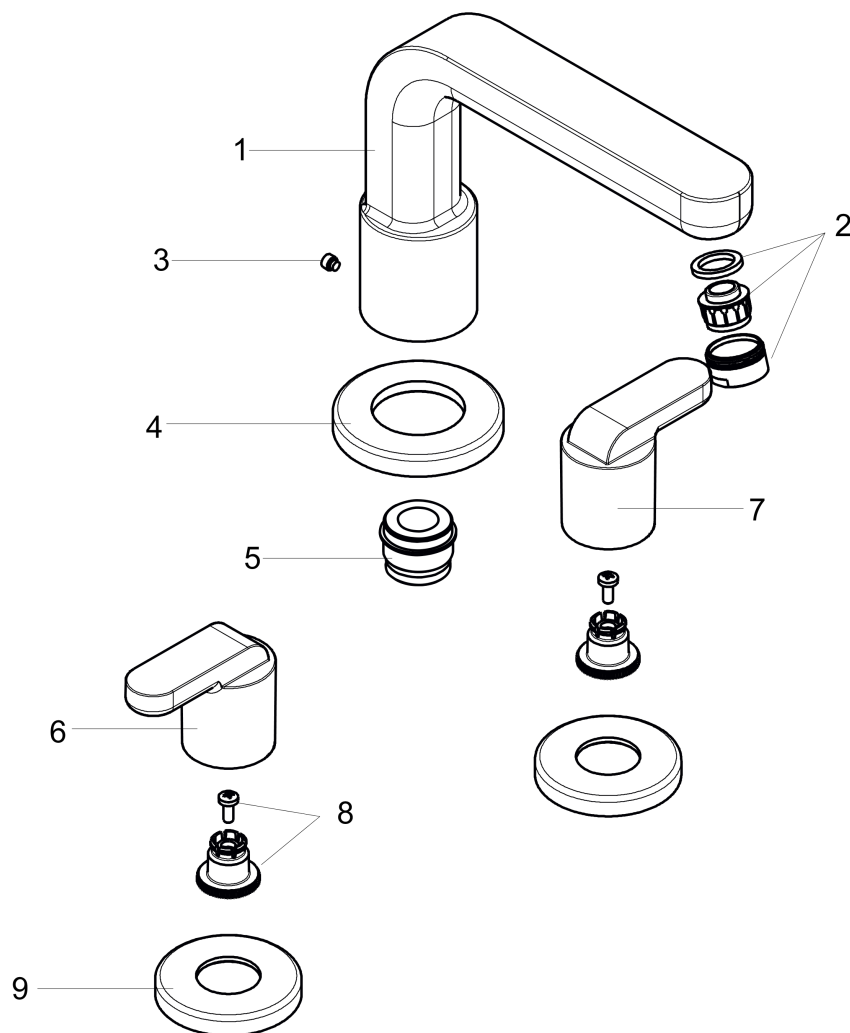

Metris S
3-Hole Roman Tub Set Trim with Lever Handles
 Finish: **chrome** Part no. : **31438001**

Description

Features

- Flow: 5.81 gal/min
- Ceramic valves hot/cold 90°
- Installation on bath rim

Item details

List Price \$ 887.00

Compliance / Sustainability

Product image

Scale drawing

Metris S
3-Hole Roman Tub Set Trim with Lever Handles
 Finish: **chrome** Part no. : **31438001**

Exploded drawing

Year of production: >04/07

Metris S

3-Hole Roman Tub Set Trim with Lever Handles

Finish: **chrome** Part no. : **31438001**

Spare parts list

Year of production: >04/07

Pos.	Description	Part no.	Price	PU
1	spout cpl.	31095000	-	1
2	aerator M24x1 (25 l/min)	13956000	-	1
3	hollow set screw M6x6	97660000	-	1
4	escutcheon Ø 70 mm	97779000	-	1
5	adapter for spout	88512000	-	1
6	handle	31105000	-	1
7	handle	31106000	-	1
8	handle fixing set	94184000	-	1
9	escutcheon	31098000	-	1
a	base body	06607000	-	1
b	O-ring 58x3	98202000	-	1