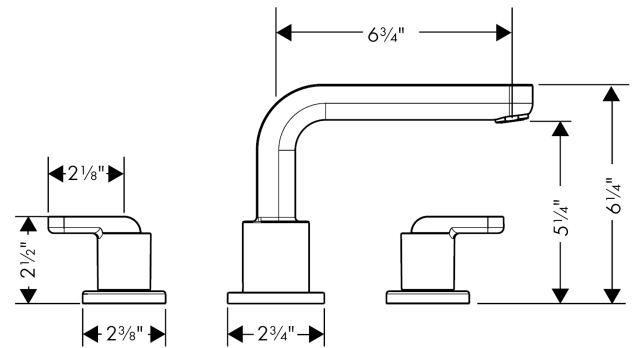

Metris S
3-Hole Roman Tub Set Trim with Lever Handles
 Finish: **chrome** Part no. : **31438001**

Description

Features

- Flow: 5.81 gal/min
- Ceramic valves hot/cold 90°
- Installation on bath rim

Item details

List Price \$ 887.00

Compliance / Sustainability

Product image

Scale drawing

Metris S
3-Hole Roman Tub Set Trim with Lever Handles
 Finish: **chrome** Part no. : **31438001**

Exploded drawing

Year of production: >04/07

Metris S

3-Hole Roman Tub Set Trim with Lever Handles

Finish: **chrome** Part no. : **31438001**

Spare parts list

Year of production: >04/07

Pos.	Description	Part no.	Price	PU
1	spout cpl.	31095000	-	1
2	aerator M24x1 (25 l/min)	13956000	-	1
3	hollow set screw M6x6	97660000	-	1
4	escutcheon Ø 70 mm	97779000	-	1
5	adapter for spout	88512000	-	1
6	handle	31105000	-	1
7	handle	31106000	-	1
8	handle fixing set	94184000	-	1
9	escutcheon	31098000	-	1
a	base body	06607000	-	1
b	O-ring 58x3	98202000	-	1