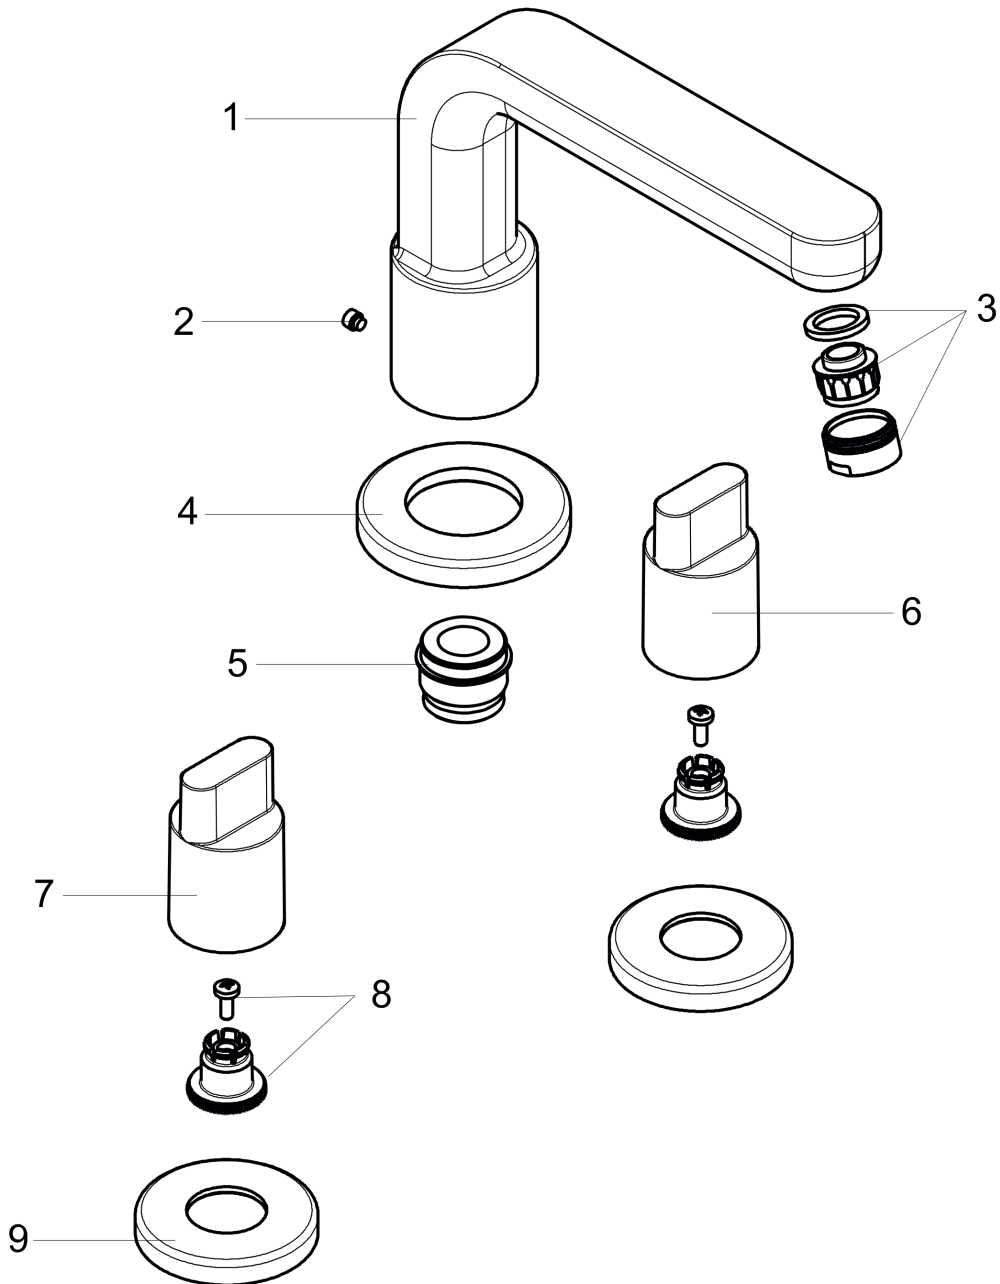

**Metris S**  
**3-Hole Roman Tub Set Trim with Full Handles**  
 Finish: **chrome** Part no. : **31436001**

**Description**

**Features**

- Flow: 5.81 gal/min
- Ceramic valves hot/cold 90°
- Installation on bath rim

**Item details**

List Price \$ 887.00

**Compliance / Sustainability**

**Product image**

**Scale drawing**

**Metris S**  
**3-Hole Roman Tub Set Trim with Full Handles**  
 Finish: **chrome** Part no. : **31436001**

**Exploded drawing**

Year of production: >04/07

**Metris S**

**3-Hole Roman Tub Set Trim with Full Handles**

Finish: **chrome** Part no. : **31436001**

**Spare parts list**

Year of production: >04/07

Pos.	Description	Part no.	Price	PU
1	spout cpl.	31095000	-	1
2	hollow set screw M6x6	97660000	-	1
3	aerator M24x1 (25 l/min)	13956000	-	1
4	escutcheon Ø 70 mm	97779000	-	1
5	adapter for spout	88512000	-	1
6	handle	31097000	-	1
7	handle	31096000	-	1
8	handle fixing set	94184000	-	1
9	escutcheon	31098000	-	1
a	base body	06607000	-	1
b	O-ring 58x3	98202000	-	1