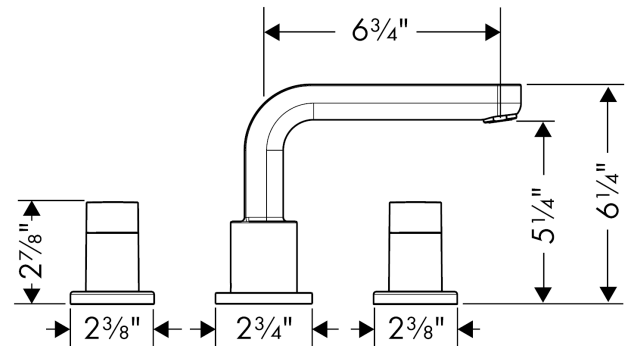

**Metris S**  
**3-Hole Roman Tub Set Trim with Full Handles**  
 Finish: **chrome** Part no. : **31436001**

**Description**

**Features**

- Flow: 5.81 gal/min
- Ceramic valves hot/cold 90°
- Installation on bath rim

**Item details**

List Price \$ 887.00

**Compliance / Sustainability**

**Product image**

**Scale drawing**

**Metris S**  
**3-Hole Roman Tub Set Trim with Full Handles**  
 Finish: **chrome** Part no. : **31436001**

**Exploded drawing**

Year of production: >04/07

**Metris S**

**3-Hole Roman Tub Set Trim with Full Handles**

Finish: **chrome** Part no. : **31436001**

**Spare parts list**

Year of production: >04/07

Pos.	Description	Part no.	Price	PU
1	spout cpl.	31095000	-	1
2	hollow set screw M6x6	97660000	-	1
3	aerator M24x1 (25 l/min)	13956000	-	1
4	escutcheon Ø 70 mm	97779000	-	1
5	adapter for spout	88512000	-	1
6	handle	31097000	-	1
7	handle	31096000	-	1
8	handle fixing set	94184000	-	1
9	escutcheon	31098000	-	1
a	base body	06607000	-	1
b	O-ring 58x3	98202000	-	1