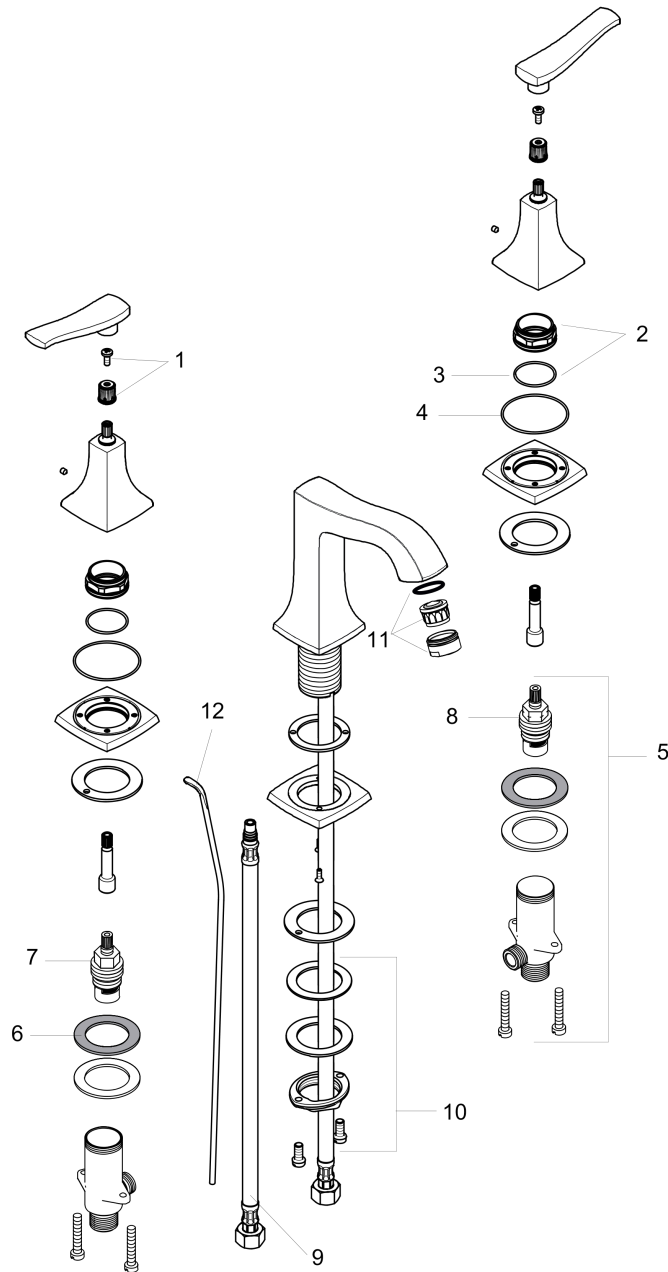

### Product image

### Scale drawing

**Metropol Classic**  
**Widespread Faucet 160 with Lever Handles and Pop-Up Drain, 1.2 GPM**  
 Finish: **chrome** Part no. : **31331001**

Exploded drawing

Year of production: >01/18

## Metropol Classic

Widespread Faucet 160 with Lever Handles and Pop-Up Drain, 1.2 GPM

Finish: **chrome** Part no. : **31331001**

### Spare parts list

Year of production: >01/18

Pos.	Description	Part no.	Price	PU
1	handle fixing set	98932000	-	1
2	nut	92825000	-	1
3	O-ring 29x1,5	92738000	-	1
4	O-ring 48x1,5	92159000	-	1
5	stop valve cpl.	97357001	-	1
6	lever collar	97548000	-	1
7	shut off unit right closing	94009000	-	1
8	shut off unit left closing	94008000	-	1
9	connection hose 18½" M8x0,75 3/8"	96321001	-	1
10	fixing set (Ø 32)	13961000	-	1
11	aerator M24x1 (4,5 l/min)	92877000	-	1
12	pull rod	96657000	-	1
a	pop up waste	88509000	-	1
b	handle for hot water	92821000	-	1
c	handle for cold water	92822000	-	1
d	escutcheon for handle	92824000	-	1
e	escutcheon	92823000	-	1
f	escutcheon for spout	92814000	-	1
g	spout cpl.	92820000	-	1