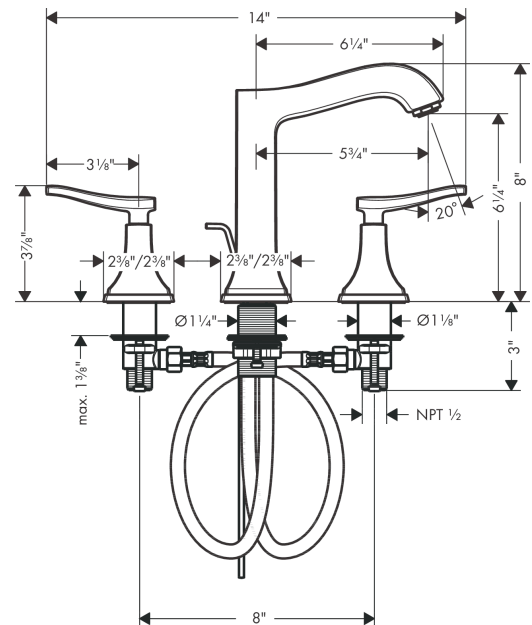

#### Features

- Handle variant: Lever
- Spray modes: normal spray
- Flow: 1.2 GPM (4.5 L/Min)
- Ceramic valves hot/cold 90°
- Includes pop-up drain

### Scale drawing

**Metropol Classic**  
**Widespread Faucet 160 with Lever Handles and Pop-Up Drain, 1.2 GPM**  
 Finish: **chrome** Part no. : **31331001**

Exploded drawing

Year of production: >01/18

## Metropol Classic

Widespread Faucet 160 with Lever Handles and Pop-Up Drain, 1.2 GPM

Finish: **chrome** Part no. : **31331001**

### Spare parts list

Year of production: >01/18

Pos.	Description	Part no.	Price	PU
1	handle fixing set	98932000	-	1
2	nut	92825000	-	1
3	O-ring 29x1,5	92738000	-	1
4	O-ring 48x1,5	92159000	-	1
5	stop valve cpl.	97357001	-	1
6	lever collar	97548000	-	1
7	shut off unit right closing	94009000	-	1
8	shut off unit left closing	94008000	-	1
9	connection hose 18½" M8x0,75 3/8"	96321001	-	1
10	fixing set (Ø 32)	13961000	-	1
11	aerator M24x1 (4,5 l/min)	92877000	-	1
12	pull rod	96657000	-	1
a	pop up waste	88509000	-	1
b	handle for hot water	92821000	-	1
c	handle for cold water	92822000	-	1
d	escutcheon for handle	92824000	-	1
e	escutcheon	92823000	-	1
f	escutcheon for spout	92814000	-	1
g	spout cpl.	92820000	-	1