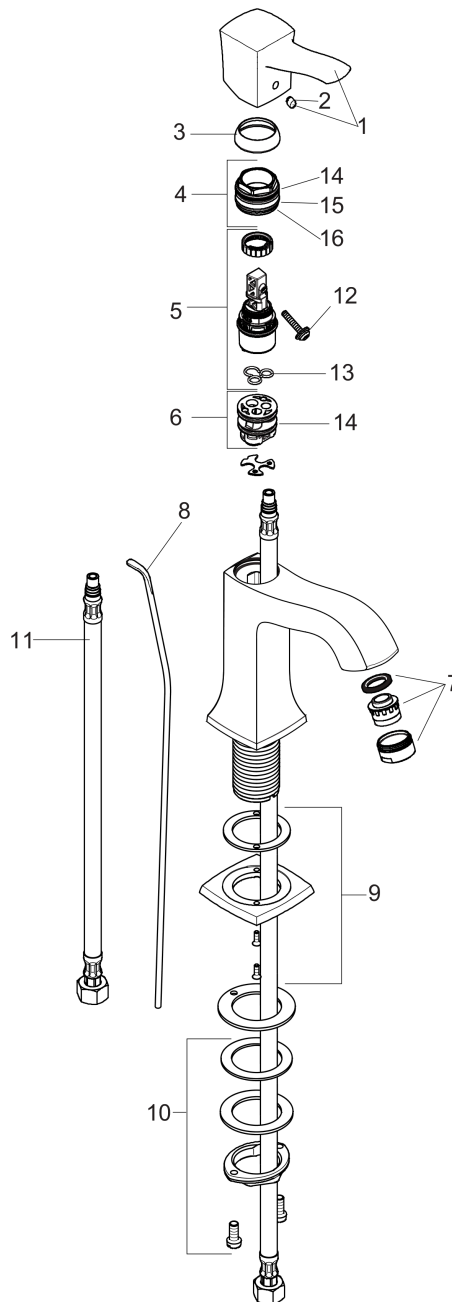

Metropol Classic
Single-Hole Faucet 110 with Pop-Up Drain, 1.2 GPM
 Finish: **chrome** Part no. : **31300001**

Description

Features

- Handle variant: Lever
- Spray modes: normal spray
- Flow: 1.2 GPM (4.5 L/Min)
- Ceramic cartridge
- Includes pop-up drain

Item details

List Price \$ 487.00

Technology

Compliance / Sustainability

Product image

Scale drawing

Metropol Classic
Single-Hole Faucet 110 with Pop-Up Drain, 1.2 GPM
 Finish: **chrome** Part no. : **31300001**

Exploded drawing

Year of production: >01/19

Metropol Classic
Single-Hole Faucet 110 with Pop-Up Drain, 1.2 GPM
 Finish: **chrome** Part no. : **31300001**

Spare parts list

Year of production: >01/19

Pos.	Description	Part no.	Price	PU
1	handle	92815000	-	1
2	screw cover	96338000	-	1
3	flange	98863000	-	1
4	nut	98864000	-	1
5	cartridge, assy	95973001	-	1
6	adapter for cartridge	98866000	-	1
7	aerator M24x1 (4,5 l/min)	92877000	-	1
8	pull rod	96657000	-	1
9	escutcheon for spout	92814000	-	1
10	fixing set (Ø 32)	13961000	-	1
11	connection hose 18½" M8x0,75 3/8"	96321001	-	1
12	seal	98865000	-	1
13	locking screw for handle	95140000	-	1
14	O-ring 23x2	98398000	-	1
15	O-ring 27x1,5	92527000	-	1
16	O-ring 25x1,5	98146000	-	1
a	pop up waste	88509000	-	1