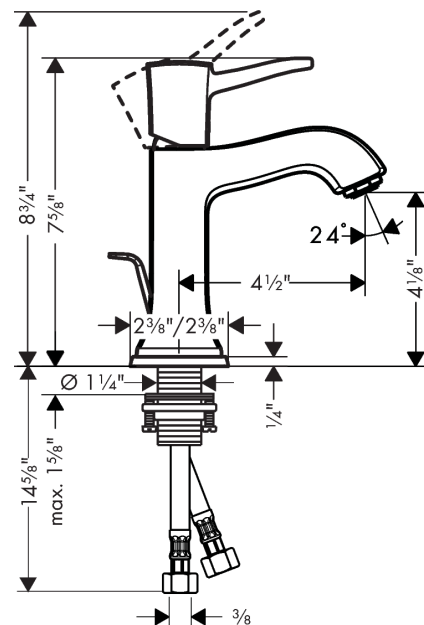

Metropol Classic
Single-Hole Faucet 110 with Pop-Up Drain, 1.2 GPM
 Finish: **chrome** Part no. : **31300001**

Description

Features

- Handle variant: Lever
- Spray modes: normal spray
- Flow: 1.2 GPM (4.5 L/Min)
- Ceramic cartridge
- Includes pop-up drain

Item details

List Price \$ 487.00

Technology

Compliance / Sustainability

Product image

Scale drawing

Metropol Classic
Single-Hole Faucet 110 with Pop-Up Drain, 1.2 GPM
 Finish: **chrome** Part no. : **31300001**

Exploded drawing

Year of production: >01/19

Metropol Classic
Single-Hole Faucet 110 with Pop-Up Drain, 1.2 GPM
 Finish: **chrome** Part no. : **31300001**

Spare parts list

Year of production: >01/19

Pos.	Description	Part no.	Price	PU
1	handle	92815000	-	1
2	screw cover	96338000	-	1
3	flange	98863000	-	1
4	nut	98864000	-	1
5	cartridge, assy	95973001	-	1
6	adapter for cartridge	98866000	-	1
7	aerator M24x1 (4,5 l/min)	92877000	-	1
8	pull rod	96657000	-	1
9	escutcheon for spout	92814000	-	1
10	fixing set (Ø 32)	13961000	-	1
11	connection hose 18½" M8x0,75 3/8"	96321001	-	1
12	seal	98865000	-	1
13	locking screw for handle	95140000	-	1
14	O-ring 23x2	98398000	-	1
15	O-ring 27x1,5	92527000	-	1
16	O-ring 25x1,5	98146000	-	1
a	pop up waste	88509000	-	1