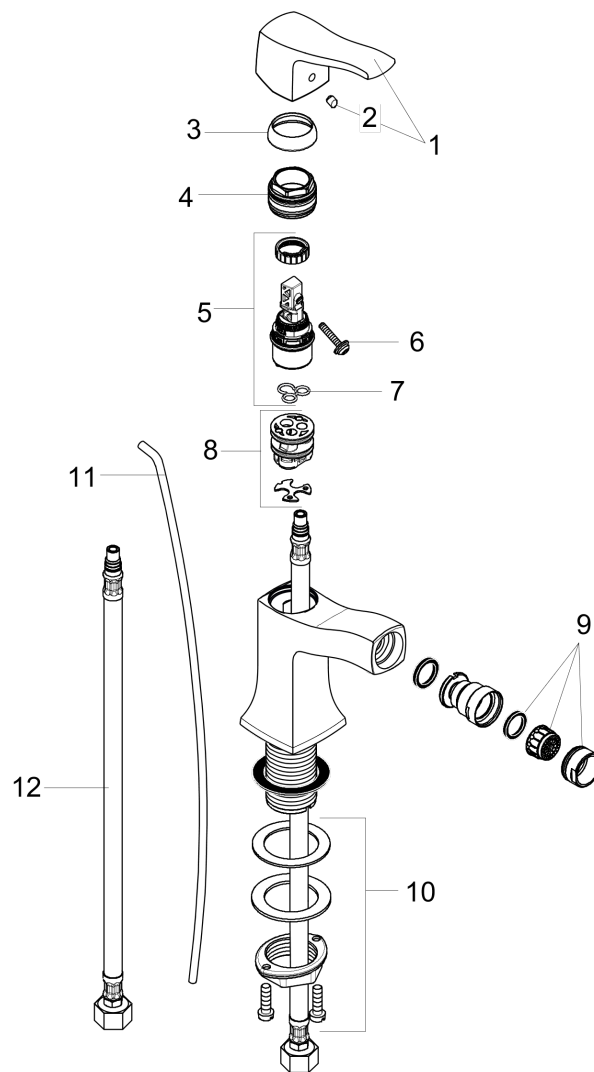

Metris C
Single-Hole Bidet Faucet
 Finish: **chrome** Part no. : **31275001**

Description

Features

- Pivoting aerator
- Flow: 1.50 gal/min
- Ceramic cartridge
- Includes pop-up drain

Item details

List Price \$ 463.00

Compliance / Sustainability

Product image

Scale drawing

Metris C
Single-Hole Bidet Faucet
 Finish: **chrome** Part no. : **31275001**

Exploded drawing

Year of production: >04/09

Metris C**Single-Hole Bidet Faucet**Finish: **chrome** Part no. : **31275001****Spare parts list**

Year of production: >04/09

Pos.	Description	Part no.	Price	PU
1	handle	31291000	-	1
2	screw cover	96338000	-	1
3	flange	98863000	-	1
4	nut	98864000	-	1
5	cartridge, assy	97685000	-	1
6	locking screw for handle	95140000	-	1
7	seal	98865000	-	1
8	adapter for cartridge	98866000	-	1
9	aerator M24x1 (7 l/min)	13085000	-	1
10	fixing set (Ø 32)	13961000	-	1
11	pull rod	96657000	-	1
12	connection hose 18½" M8x0,75 3/8"	96321001	-	1
a	ball joint	92036000	-	1
b	pop up waste	88509000	-	1