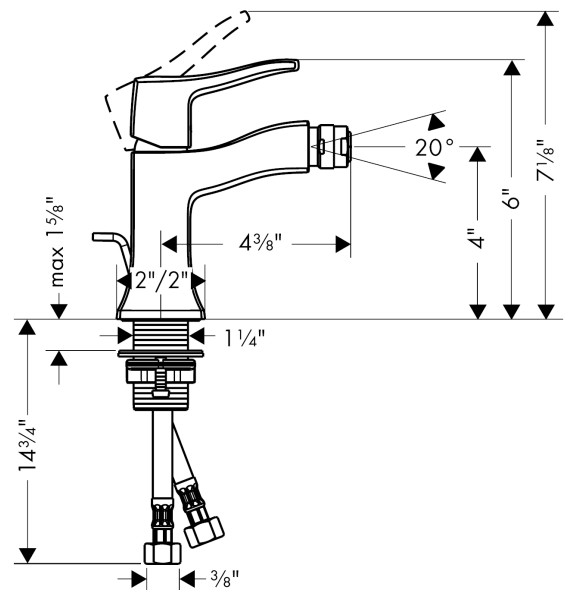

Metris C
Single-Hole Bidet Faucet
 Finish: **chrome** Part no. : **31275001**

Description

Features

- Pivoting aerator
- Flow: 1.50 gal/min
- Ceramic cartridge
- Includes pop-up drain

Item details

List Price \$ 463.00

Compliance / Sustainability

Product image

Scale drawing

Metris C
Single-Hole Bidet Faucet
 Finish: **chrome** Part no. : **31275001**

Exploded drawing

Year of production: >04/09

Metris C**Single-Hole Bidet Faucet**Finish: **chrome** Part no. : **31275001****Spare parts list**

Year of production: >04/09

Pos.	Description	Part no.	Price	PU
1	handle	31291000	-	1
2	screw cover	96338000	-	1
3	flange	98863000	-	1
4	nut	98864000	-	1
5	cartridge, assy	97685000	-	1
6	locking screw for handle	95140000	-	1
7	seal	98865000	-	1
8	adapter for cartridge	98866000	-	1
9	aerator M24x1 (7 l/min)	13085000	-	1
10	fixing set (Ø 32)	13961000	-	1
11	pull rod	96657000	-	1
12	connection hose 18½" M8x0,75 3/8"	96321001	-	1
a	ball joint	92036000	-	1
b	pop up waste	88509000	-	1