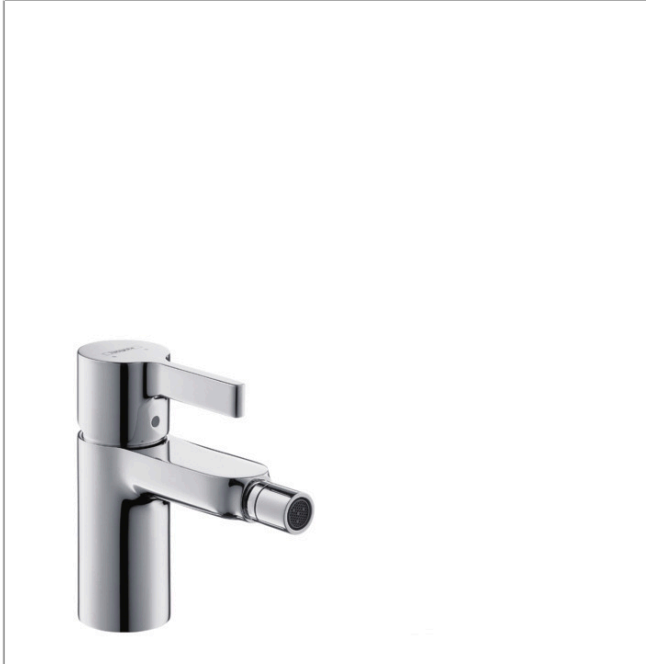

Metris S
Single-Hole Bidet Faucet
 Finish: **chrome** Part no. : **31261001**

Description

Features

- Spout height: 83 mm
- Pivoting aerator
- Flow: 1.50 gal/min
- Ceramic cartridge
- Includes pop-up drain

Item details

List Price \$ 469.00

Compliance / Sustainability

Product image

Scale drawing

Metris S
Single-Hole Bidet Faucet
 Finish: **chrome** Part no. : **31261001**

Exploded drawing

Year of production: >11/06

Metris S**Single-Hole Bidet Faucet**Finish: **chrome** Part no. : **31261001****Spare parts list**

Year of production: >11/06

Pos.	Description	Part no.	Price	PU
1	screw cover	96338000	-	1
2	nut	97209000	-	1
3	cartridge, assy	92730000	-	1
4	seal	95008000	-	1
5	aerator laminar M16x1 (7 l/min)	97360000	-	1
6	ball joint	97362000	-	1
7	fixing set (Ø 32)	13961000	-	1
8	connection hose 18½" M8x0,75 3/8"	96321001	-	1
9	pull rod	96657000	-	1
10	locking screw for handle	96059000	-	1
11	lever collar	97548000	-	1
a	handle	31093000	-	1
b	flange	97406000	-	1
c	pop up waste	88509000	-	1
d	fixation extension 35 mm	13898000	-	1