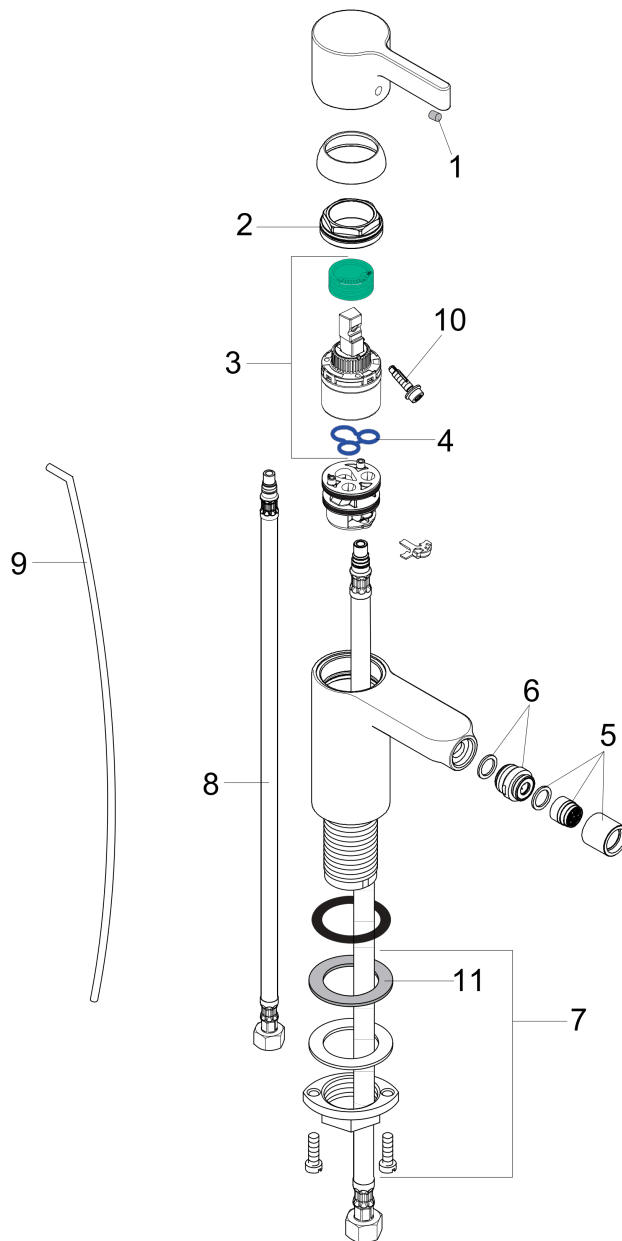

Metris S
Single-Hole Bidet Faucet
 Finish: **chrome** Part no. : **31261001**

Description

Features

- Spout height: 83 mm
- Pivoting aerator
- Flow: 1.50 gal/min
- Ceramic cartridge
- Includes pop-up drain

Item details

List Price \$ 469.00

Compliance / Sustainability

Product image

Scale drawing

Metris S
Single-Hole Bidet Faucet
 Finish: **chrome** Part no. : **31261001**

Exploded drawing

Year of production: >11/06

Metris S**Single-Hole Bidet Faucet**Finish: **chrome** Part no. : **31261001****Spare parts list**

Year of production: >11/06

Pos.	Description	Part no.	Price	PU
1	screw cover	96338000	-	1
2	nut	97209000	-	1
3	cartridge, assy	92730000	-	1
4	seal	95008000	-	1
5	aerator laminar M16x1 (7 l/min)	97360000	-	1
6	ball joint	97362000	-	1
7	fixing set (Ø 32)	13961000	-	1
8	connection hose 18½" M8x0,75 3/8"	96321001	-	1
9	pull rod	96657000	-	1
10	locking screw for handle	96059000	-	1
11	lever collar	97548000	-	1
a	handle	31093000	-	1
b	flange	97406000	-	1
c	pop up waste	88509000	-	1
d	fixation extension 35 mm	13898000	-	1