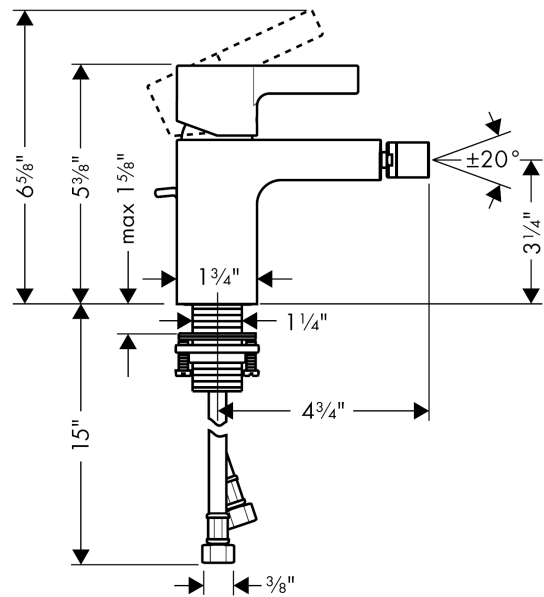

Metris S
Single-Hole Bidet Faucet
 Finish: **chrome** Part no. : **31261001**

Description

Features

- Spout height: 83 mm
- Pivoting aerator
- Flow: 1.50 gal/min
- Ceramic cartridge
- Includes pop-up drain

Item details

List Price \$ 469.00

Compliance / Sustainability

Product image

Scale drawing

Metris S
Single-Hole Bidet Faucet
 Finish: **chrome** Part no. : **31261001**

Exploded drawing

Year of production: >11/06

Metris S**Single-Hole Bidet Faucet**Finish: **chrome** Part no. : **31261001****Spare parts list**

Year of production: >11/06

Pos.	Description	Part no.	Price	PU
1	screw cover	96338000	-	1
2	nut	97209000	-	1
3	cartridge, assy	92730000	-	1
4	seal	95008000	-	1
5	aerator laminar M16x1 (7 l/min)	97360000	-	1
6	ball joint	97362000	-	1
7	fixing set (Ø 32)	13961000	-	1
8	connection hose 18½" M8x0,75 3/8"	96321001	-	1
9	pull rod	96657000	-	1
10	locking screw for handle	96059000	-	1
11	lever collar	97548000	-	1
a	handle	31093000	-	1
b	flange	97406000	-	1
c	pop up waste	88509000	-	1
d	fixation extension 35 mm	13898000	-	1