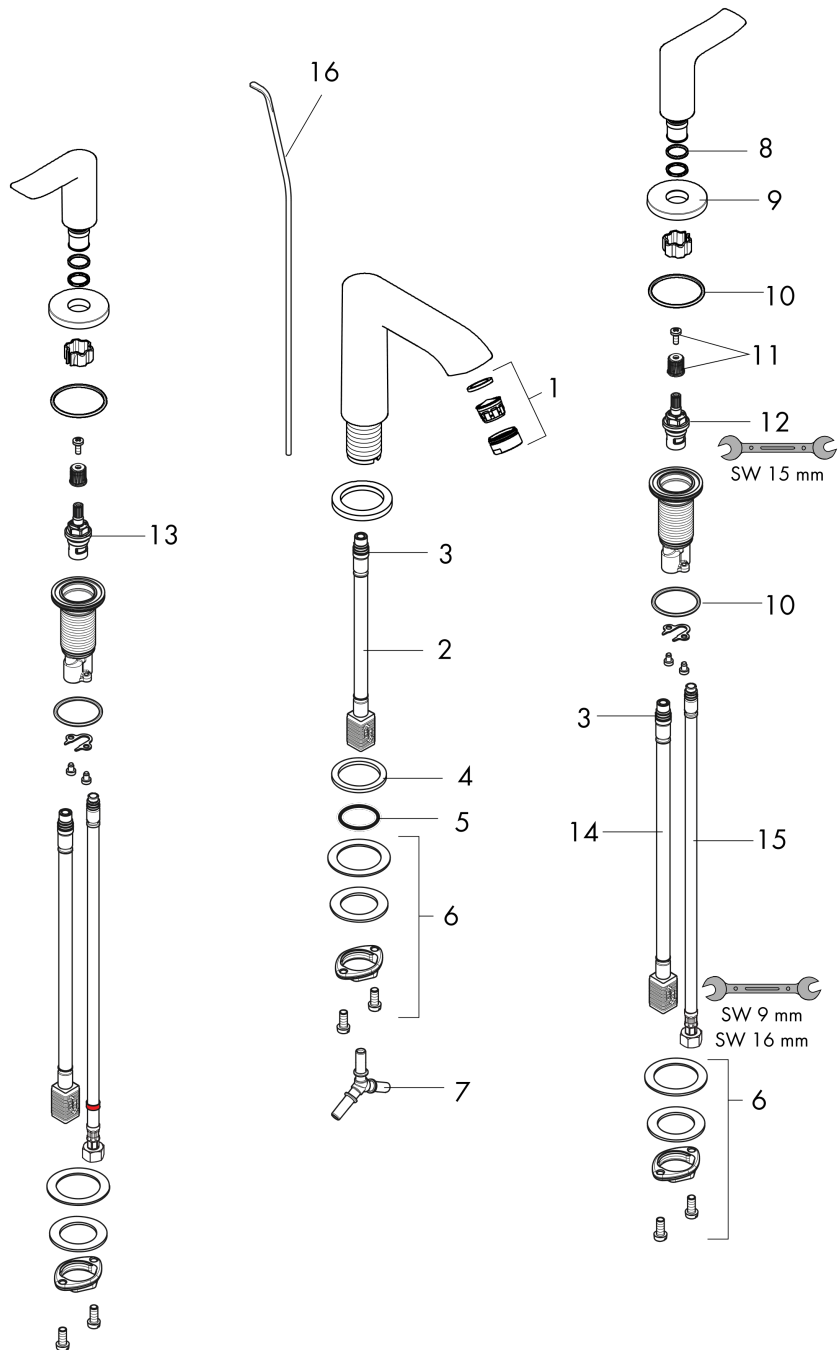

Metris
Widespread Faucet 100 with Pop-Up Drain, 0.5 GPM
 Finish: **chrome** Part no. : **31124001**

Exploded drawing

Year of production: >08/22

Metris

Widespread Faucet 100 with Pop-Up Drain, 0.5 GPM

Finish: **chrome** Part no. : **31124001**

Spare parts list

Year of production: >08/22

Pos.	Description	Part no.	Price	PU
1	aerator M24x1 (1,9 l/min)	93502000	-	1
2	null	92913000	-	1
3	O-ring 8x1,75	97827000	-	1
4	flat seal	98749000	-	1
5	O-ring 26x4	92191000	-	1
6	null	92909000	-	1
7	hose connection angel	92905000	-	1
8	O-Ring 14x1,5	98201000	-	1
9	escutcheon for handle	92956000	-	1
10	null	92907000	-	1
11	handle fixing set	98932000	-	1
12	shut off unit left closing	95366001	-	1
13	shut off unit right closing	98817001	-	1
14	null	92914000	-	1
15	connection hose 18½" M8x0,75 3/8"	96321001	-	1
16	pull rod	96657000	-	1
a	pop up waste	88509000	-	1
b	O-ring 7x1,5	98422000	-	1