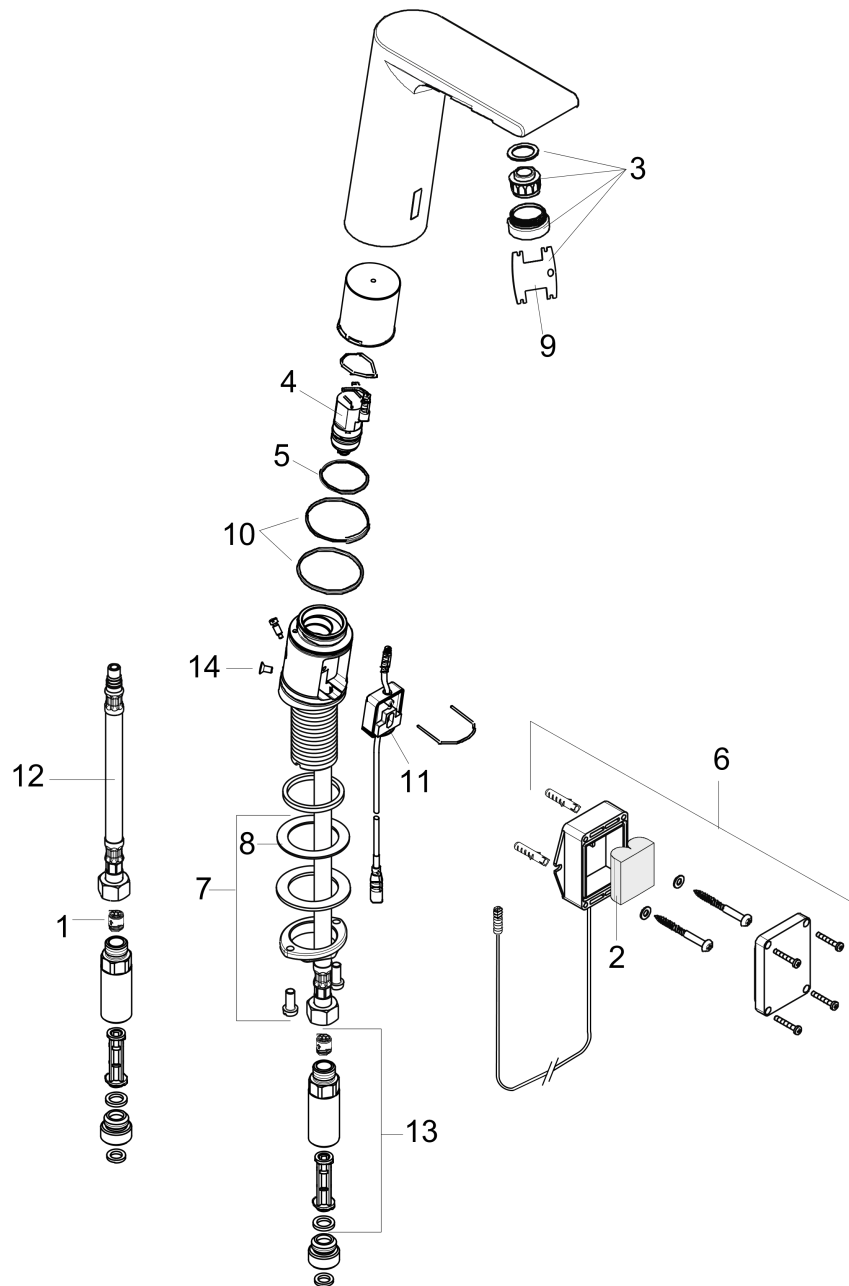

Metris S
Electronic Faucet with Preset Temperature Control
 Finish: **chrome** Part no. : **31101001**

Exploded drawing

Year of production: >04/17

Metris S**Electronic Faucet with Preset Temperature Control**Finish: **chrome** Part no. : **31101001****Spare parts list**

Year of production: >04/17

Pos.	Description	Part no.	Price	PU
1	non return valve DW 10	96456000	-	1
2	battery CR-P2 / 6V lithium	97399000	-	1
3	aerator M24x1 (5 l/min)	98802000	-	1
4	solenoid valve	95654000	-	1
5	O-ring 31x2	98204000	-	1
6	battery box	98801000	-	1
7	fixing set	97812000	-	1
8	lever collar	97548000	-	1
9	service tool	98808000	-	1
10	O-ring 41x2	98212000	-	1
11	electronics	92346000	-	1
12	connection hose 450 mm	92345001	-	1
13	back flow preventor cartridge with microfilter	92297000	-	1
14	screw	93272000	-	1
a	aerator M24x1 (1,9 l/min)	93080000	-	1