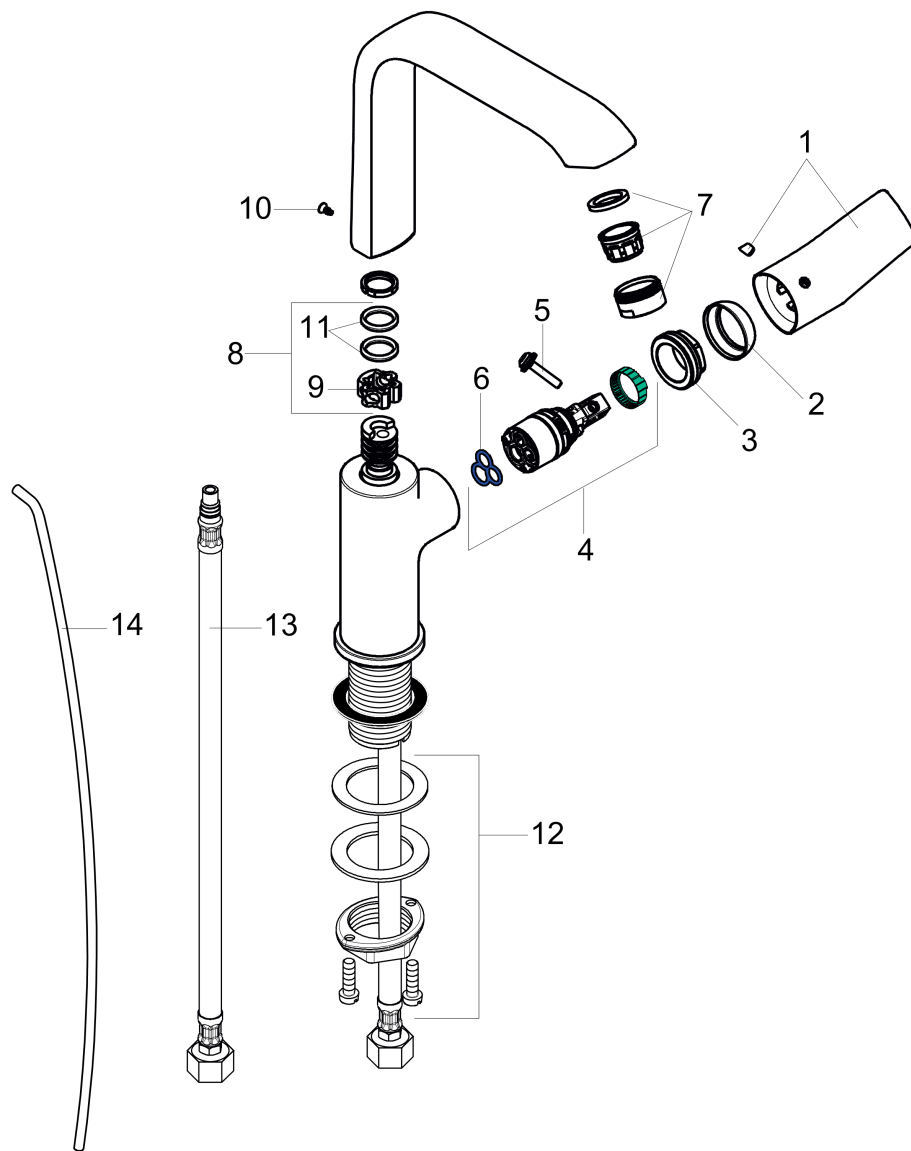

Metris

Single-Hole Faucet 230 with Swivel Spout and Pop-Up Drain, 1.2 GPM

Finish: **chrome** Part no. : **31087001**

Exploded drawing

Year of production: >07/16

Metris**Single-Hole Faucet 230 with Swivel Spout and Pop-Up Drain, 1.2 GPM**Finish: **chrome** Part no. : **31087001****Spare parts list**

Year of production: >07/16

Pos.	Description	Part no.	Price	PU
1	handle	95761000	-	1
2	flange	95493000	-	1
3	nut	95178000	-	1
4	cartridge, assy	95973001	-	1
5	locking screw for handle	95140000	-	1
6	seal	98865000	-	1
7	aerator M24x1 (4,5 l/min)	92877000	-	1
8	sealing set	92646000	-	1
9	axialring	97558000	-	1
10	screw	97662000	-	1
11	O-Ring 14x2,5	98189000	-	1
12	fixing set (Ø 32)	13961000	-	1
13	connection hose 18½" M8x0,75 3/8"	96321001	-	1
14	pull rod	96657000	-	1
a	pop up waste	88509000	-	1
b	screw cover	96338000	-	1