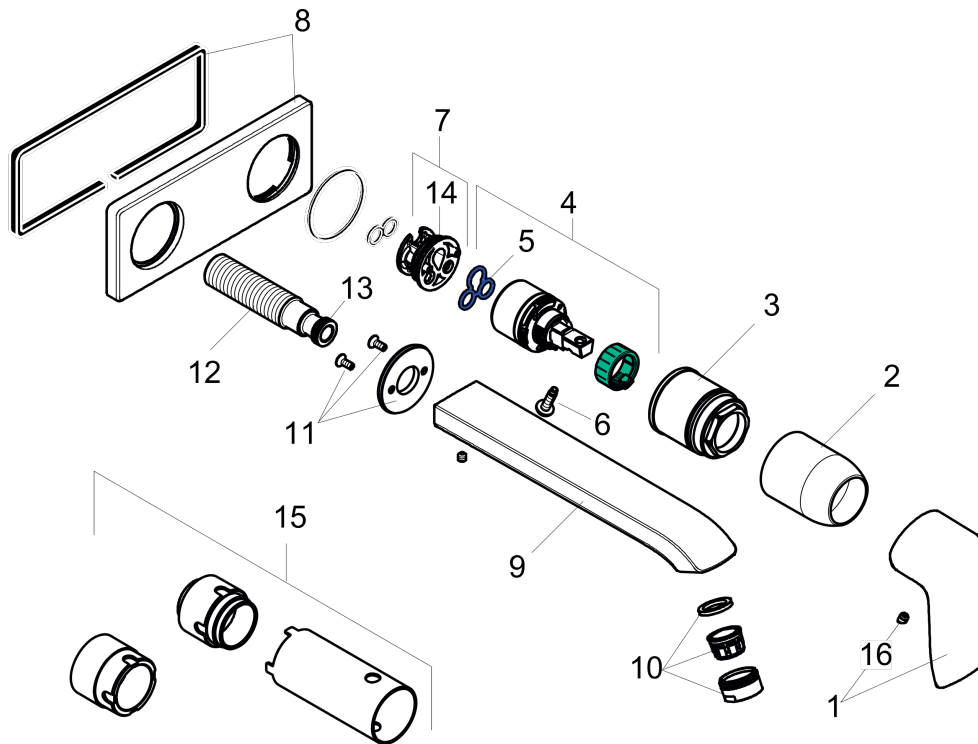

Metris
Wall-Mounted Single-Handle Faucet Trim, 1.2 GPM
 Finish: **chrome** Part no. : **31086001**

Description

Features

- Handle variant: Lever
- Spray modes: normal spray
- Flow: 1.2 GPM (4.5 L/Min)
- Ceramic cartridge

Item details

List Price \$ 485.00

Technology

Compliance / Sustainability

Product image

Scale drawing

Metris
Wall-Mounted Single-Handle Faucet Trim, 1.2 GPM
 Finish: **chrome** Part no. : **31086001**

Exploded drawing

Year of production: >07/16

Metris

Wall-Mounted Single-Handle Faucet Trim, 1.2 GPM

Finish: **chrome** Part no. : **31086001**

Spare parts list

Year of production: >07/16

Pos.	Description	Part no.	Price	PU
1	handle	95519000	-	1
2	sleeve	98790000	-	1
3	nut	95622000	-	1
4	cartridge, assy	95646001	-	1
5	seal	95008000	-	1
6	locking screw for handle	95140000	-	1
7	adapter for cartridge	95779000	-	1
8	escutcheon	95641000	-	1
9	spout 220 mm	95703000	-	1
10	aerator M24x1 (4,5 l/min)	92877000	-	1
11	escutcheon	95642000	-	1
12	connecting thread G½	95626000	-	1
13	O-ring 13x2	98128000	-	1
14	O-ring 26x2	98147000	-	1
15	extension set 25 mm for 13622180	31971000	-	1
16	screw cover	96338000	-	1
a	base body	13622181	-	1
b	O-ring 39x1,5	98400000	-	1
c	O-ring 43x3	98418000	-	1
d	O-ring 41x2	98212000	-	1