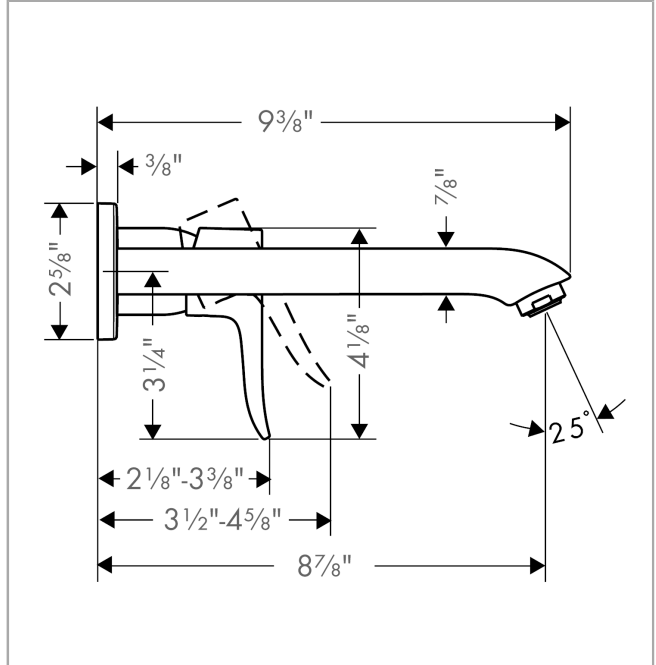

Metris
Wall-Mounted Single-Handle Faucet Trim, 1.2 GPM
 Finish: **chrome** Part no. : **31086001**

Description

Features

- Handle variant: Lever
- Spray modes: normal spray
- Flow: 1.2 GPM (4.5 L/Min)
- Ceramic cartridge

Item details

List Price \$ 485.00

Technology

Compliance / Sustainability

Product image

Scale drawing

Metris
Wall-Mounted Single-Handle Faucet Trim, 1.2 GPM
 Finish: **chrome** Part no. : **31086001**

Exploded drawing

Year of production: >07/16

Metris

Wall-Mounted Single-Handle Faucet Trim, 1.2 GPM

Finish: **chrome** Part no. : **31086001**

Spare parts list

Year of production: >07/16

Pos.	Description	Part no.	Price	PU
1	handle	95519000	-	1
2	sleeve	98790000	-	1
3	nut	95622000	-	1
4	cartridge, assy	95646001	-	1
5	seal	95008000	-	1
6	locking screw for handle	95140000	-	1
7	adapter for cartridge	95779000	-	1
8	escutcheon	95641000	-	1
9	spout 220 mm	95703000	-	1
10	aerator M24x1 (4,5 l/min)	92877000	-	1
11	escutcheon	95642000	-	1
12	connecting thread G½	95626000	-	1
13	O-ring 13x2	98128000	-	1
14	O-ring 26x2	98147000	-	1
15	extension set 25 mm for 13622180	31971000	-	1
16	screw cover	96338000	-	1
a	base body	13622181	-	1
b	O-ring 39x1,5	98400000	-	1
c	O-ring 43x3	98418000	-	1
d	O-ring 41x2	98212000	-	1