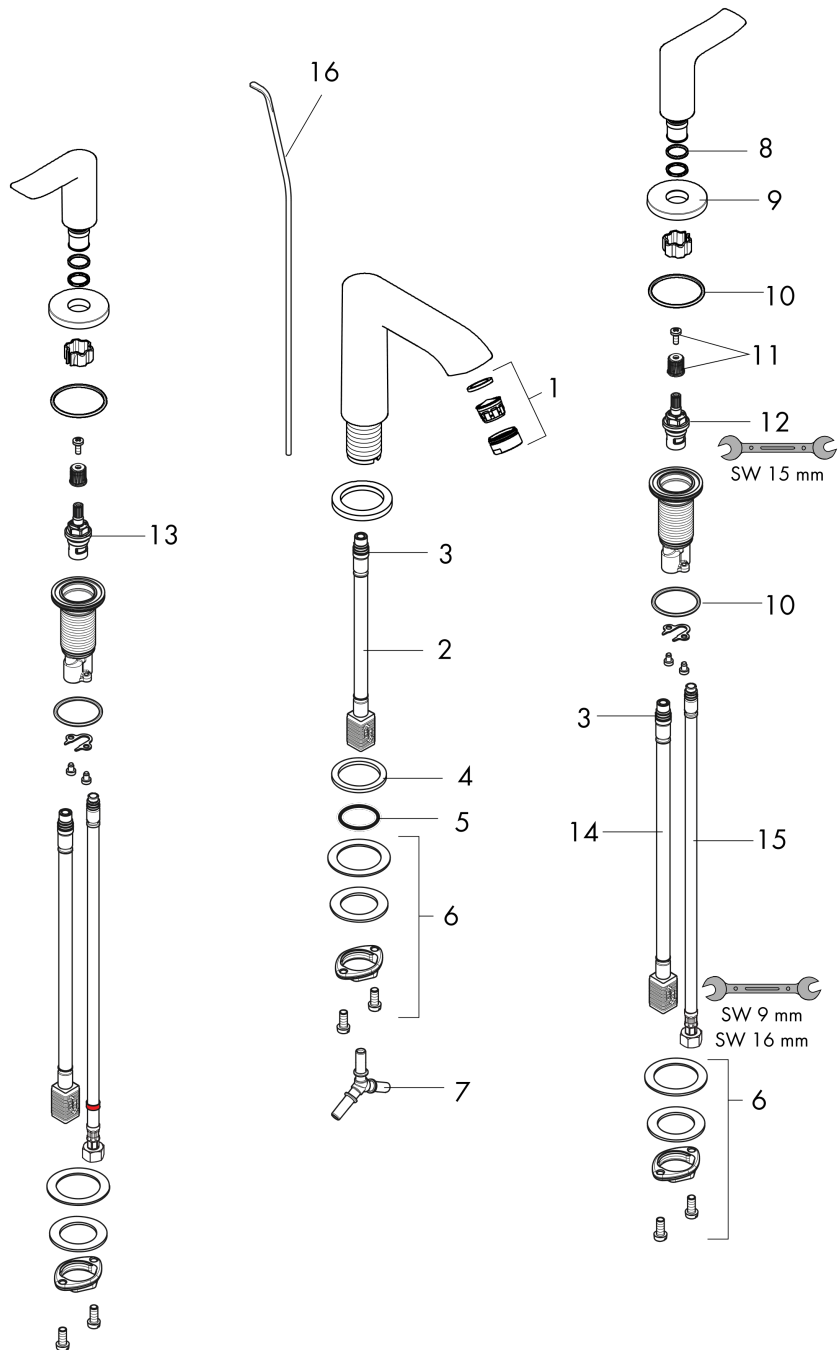

Metris
Widespread Faucet 100 with Pop-Up Drain, 1.2 GPM
 Finish: **chrome** Part no. : **31083001**

Exploded drawing

Year of production: >08/22

Metris

Widespread Faucet 100 with Pop-Up Drain, 1.2 GPM

Finish: **chrome** Part no. : **31083001**

Spare parts list

Year of production: >08/22

Pos.	Description	Part no.	Price	PU
1	aerator M24x1 (4,5 l/min)	92877000	-	1
2	null	92913000	-	1
3	O-ring 8x1,75	97827000	-	1
4	flat seal	98749000	-	1
5	O-ring 26x4	92191000	-	1
6	null	92909000	-	1
7	hose connection angel	92905000	-	1
8	O-Ring 14x1,5	98201000	-	1
9	escutcheon for handle	92956000	-	1
10	null	92907000	-	1
11	handle fixing set	98932000	-	1
12	shut off unit left closing	95366001	-	1
13	shut off unit right closing	98817001	-	1
14	null	92914000	-	1
15	connection hose 18½" M8x0,75 3/8"	96321001	-	1
16	pull rod	96657000	-	1
a	pop up waste	88509000	-	1