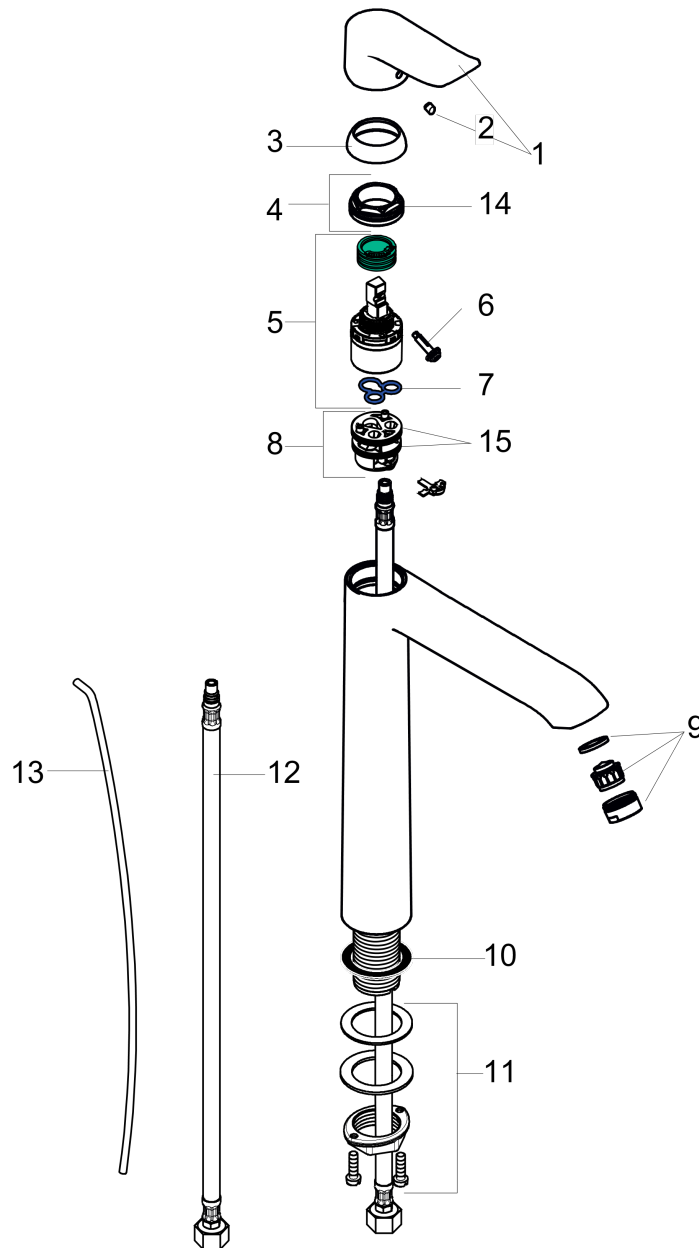

Metris
Single-Hole Faucet 260 with Pop-Up Drain, 1.2 GPM
 Finish: **chrome** Part no. : **31082001**

Exploded drawing

Year of production: >07/16

Metris

Single-Hole Faucet 260 with Pop-Up Drain, 1.2 GPM

Finish: **chrome** Part no. : **31082001**

Spare parts list

Year of production: >07/16

Pos.	Description	Part no.	Price	PU
1	handle	95519000	-	1
2	screw cover	96338000	-	1
3	flange	97406000	-	1
4	nut	97209000	-	1
5	cartridge, assy	95646001	-	1
6	locking screw for handle	95140000	-	1
7	seal	95008000	-	1
8	adapter for cartridge	98750000	-	1
9	aerator M24x1 (4,5 l/min)	92877000	-	1
10	flat seal	98749000	-	1
11	fixing set (Ø 32)	13961000	-	1
12	connection hose 35½" M8x0,75 3/8"	96316001	-	1
13	pull rod	96657000	-	1
14	O-Ring 32x2	98193000	-	1
15	O-Ring 30x2	98186000	-	1
a	pop up waste	88509000	-	1
b	lever arm 340mm (ball-Ø12mm)	96324000	-	1