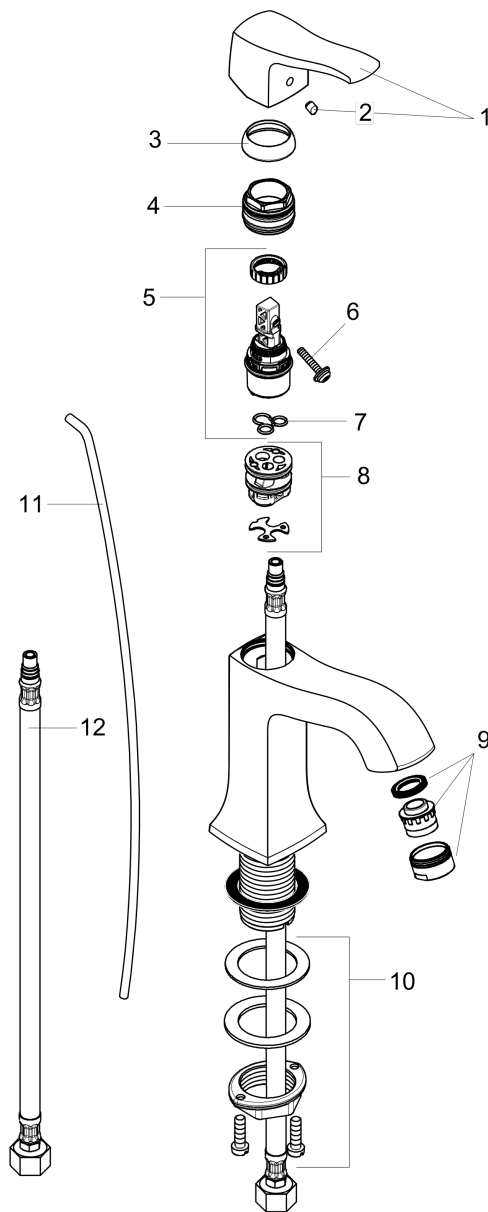

Metris C
Single-Hole Faucet 100 with Pop-Up Drain, 1.2 GPM
 Finish: **chrome** Part no. : **31075001**

Description

Features

- Handle variant: Lever
- Spray modes: normal spray
- Flow: 1.2 GPM (4.5 L/Min)
- Ceramic cartridge
- Includes pop-up drain

Item details

List Price \$ 479.00

Technology

Compliance / Sustainability

Product image

Scale drawing

Metris C
Single-Hole Faucet 100 with Pop-Up Drain, 1.2 GPM
 Finish: **chrome** Part no. : **31075001**

Exploded drawing

Year of production: >07/16

Metris C
Single-Hole Faucet 100 with Pop-Up Drain, 1.2 GPM
 Finish: **chrome** Part no. : **31075001**

Spare parts list

Year of production: >07/16

Pos.	Description	Part no.	Price	PU
1	handle	31291000	-	1
2	screw cover	96338000	-	1
3	flange	98863000	-	1
4	nut	98864000	-	1
5	cartridge, assy	95973001	-	1
6	locking screw for handle	95140000	-	1
7	seal	98865000	-	1
8	adapter for cartridge	98866000	-	1
9	aerator M24x1 (4,5 l/min)	92877000	-	1
10	fixing set (Ø 32)	13961000	-	1
11	pull rod	96657000	-	1
12	connection hose 18½" M8x0,75 3/8"	96321001	-	1
a	pop up waste	88509000	-	1
b	lever collar	97548000	-	1