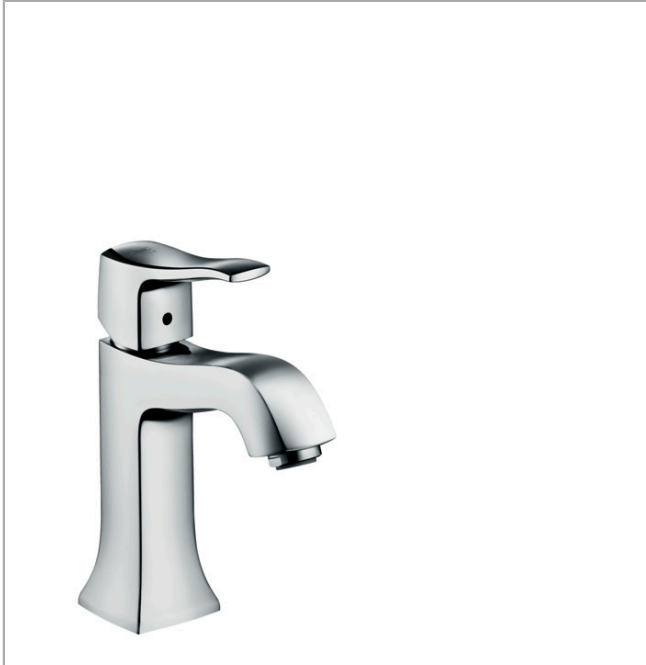

Metris C
Single-Hole Faucet 100 with Pop-Up Drain, 1.2 GPM
 Finish: **chrome** Part no. : **31075001**

Description

Features

- Handle variant: Lever
- Spray modes: normal spray
- Flow: 1.2 GPM (4.5 L/Min)
- Ceramic cartridge
- Includes pop-up drain

Item details

List Price \$ 479.00

Technology

Compliance / Sustainability

Product image

Scale drawing

Metris C
Single-Hole Faucet 100 with Pop-Up Drain, 1.2 GPM
 Finish: **chrome** Part no. : **31075001**

Exploded drawing

Year of production: >07/16

Metris C
Single-Hole Faucet 100 with Pop-Up Drain, 1.2 GPM
 Finish: **chrome** Part no. : **31075001**

Spare parts list

Year of production: >07/16

Pos.	Description	Part no.	Price	PU
1	handle	31291000	-	1
2	screw cover	96338000	-	1
3	flange	98863000	-	1
4	nut	98864000	-	1
5	cartridge, assy	95973001	-	1
6	locking screw for handle	95140000	-	1
7	seal	98865000	-	1
8	adapter for cartridge	98866000	-	1
9	aerator M24x1 (4,5 l/min)	92877000	-	1
10	fixing set (Ø 32)	13961000	-	1
11	pull rod	96657000	-	1
12	connection hose 18½" M8x0,75 3/8"	96321001	-	1
a	pop up waste	88509000	-	1
b	lever collar	97548000	-	1