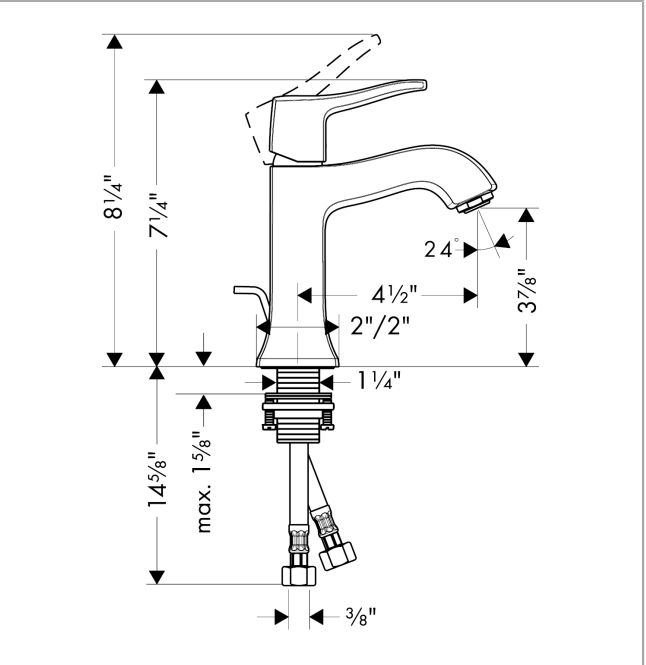

Metris C
Single-Hole Faucet 100 with Pop-Up Drain, 1.2 GPM
 Finish: **chrome** Part no. : **31075001**

Description

Features

- Handle variant: Lever
- Spray modes: normal spray
- Flow: 1.2 GPM (4.5 L/Min)
- Ceramic cartridge
- Includes pop-up drain

Item details

List Price \$ 479.00

Technology

Compliance / Sustainability

Product image

Scale drawing

Metris C
Single-Hole Faucet 100 with Pop-Up Drain, 1.2 GPM
 Finish: **chrome** Part no. : **31075001**

Exploded drawing

Year of production: >07/16

Metris C
Single-Hole Faucet 100 with Pop-Up Drain, 1.2 GPM
 Finish: **chrome** Part no. : **31075001**

Spare parts list

Year of production: >07/16

Pos.	Description	Part no.	Price	PU
1	handle	31291000	-	1
2	screw cover	96338000	-	1
3	flange	98863000	-	1
4	nut	98864000	-	1
5	cartridge, assy	95973001	-	1
6	locking screw for handle	95140000	-	1
7	seal	98865000	-	1
8	adapter for cartridge	98866000	-	1
9	aerator M24x1 (4,5 l/min)	92877000	-	1
10	fixing set (Ø 32)	13961000	-	1
11	pull rod	96657000	-	1
12	connection hose 18½" M8x0,75 3/8"	96321001	-	1
a	pop up waste	88509000	-	1
b	lever collar	97548000	-	1