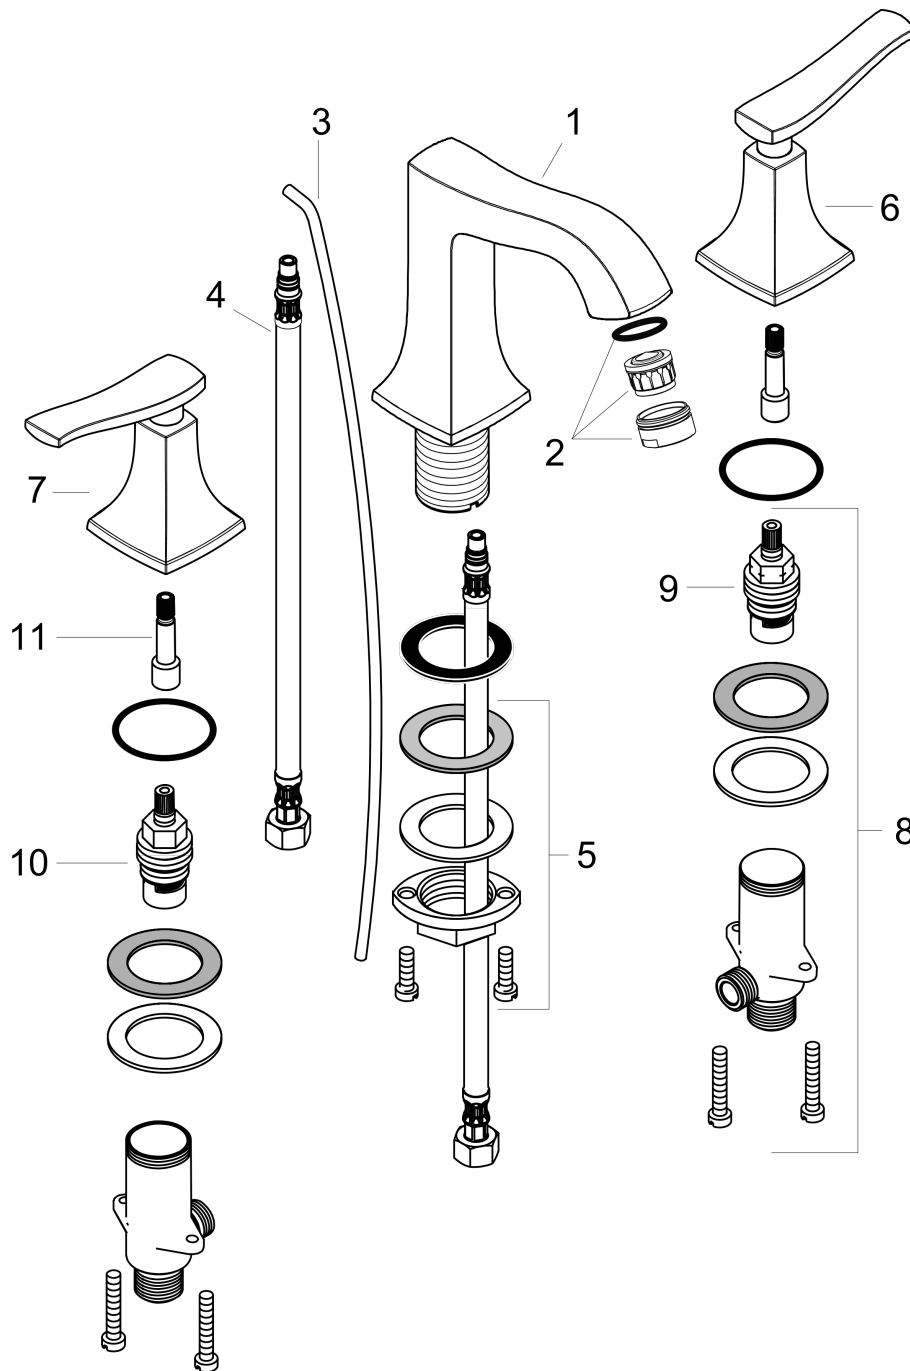

**Metris C**  
**Widespread Faucet 100 with Pop-Up Drain, 1.2 GPM**  
 Finish: **chrome** Part no. : **31073001**

**Description**

**Features**

- Handle variant: Lever
- Spray modes: normal spray
- Flow: 1.2 GPM (4.5 L/Min)
- Ceramic valves hot/cold 90°
- Includes pop-up drain

**Item details**

List Price \$ 821.00

**Technology**

**Compliance / Sustainability**

**Product image**

**Scale drawing**

**Metris C**  
**Widespread Faucet 100 with Pop-Up Drain, 1.2 GPM**  
 Finish: **chrome** Part no. : **31073001**

## Metris C

Widespread Faucet 100 with Pop-Up Drain, 1.2 GPM

Finish: **chrome** Part no. : **31073001**

### Spare parts list

Year of production: >07/16

Pos.	Description	Part no.	Price	PU
1	spout cpl.	95394001	-	1
2	aerator M24x1 (4,5 l/min)	92877000	-	1
3	pull rod	96657000	-	1
4	connection hose 18½" M8x0,75 3/8"	96321001	-	1
5	fixing set (Ø 32)	13961000	-	1
6	handle for cold water	31293000	-	1
7	handle for hot water	31292000	-	1
8	stop valve cpl.	97357001	-	1
9	shut off unit left closing	94008000	-	1
10	shut off unit right closing	94009000	-	1
11	adapter for handle	95252000	-	1
a	pop up waste	88509000	-	1
b	handle fixing set	98932000	-	1