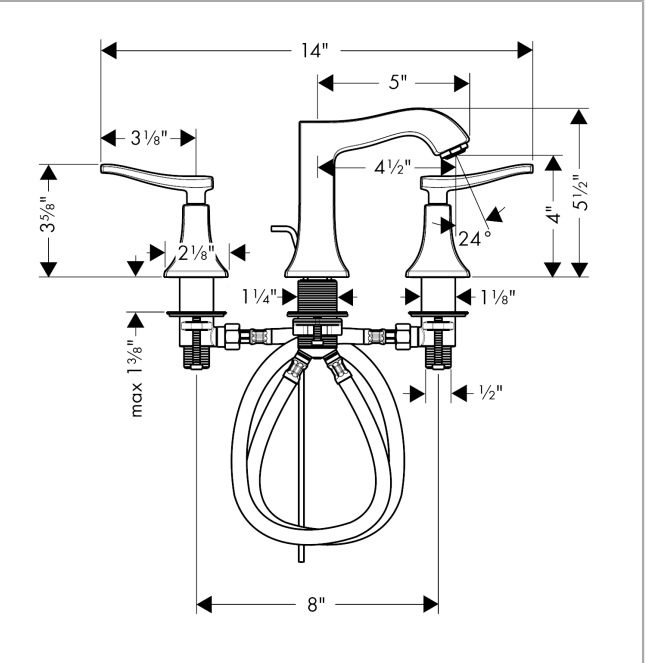

**Metris C**  
**Widespread Faucet 100 with Pop-Up Drain, 1.2 GPM**  
 Finish: **chrome** Part no. : **31073001**

**Description**

**Features**

- Handle variant: Lever
- Spray modes: normal spray
- Flow: 1.2 GPM (4.5 L/Min)
- Ceramic valves hot/cold 90°
- Includes pop-up drain

**Item details**

List Price \$ 821.00

**Technology**

**Compliance / Sustainability**

**Product image**

**Scale drawing**

**Metris C**  
**Widespread Faucet 100 with Pop-Up Drain, 1.2 GPM**  
 Finish: **chrome** Part no. : **31073001**

## Metris C

Widespread Faucet 100 with Pop-Up Drain, 1.2 GPM

Finish: **chrome** Part no. : **31073001**

### Spare parts list

Year of production: >07/16

Pos.	Description	Part no.	Price	PU
1	spout cpl.	95394001	-	1
2	aerator M24x1 (4,5 l/min)	92877000	-	1
3	pull rod	96657000	-	1
4	connection hose 18½" M8x0,75 3/8"	96321001	-	1
5	fixing set (Ø 32)	13961000	-	1
6	handle for cold water	31293000	-	1
7	handle for hot water	31292000	-	1
8	stop valve cpl.	97357001	-	1
9	shut off unit left closing	94008000	-	1
10	shut off unit right closing	94009000	-	1
11	adapter for handle	95252000	-	1
a	pop up waste	88509000	-	1
b	handle fixing set	98932000	-	1