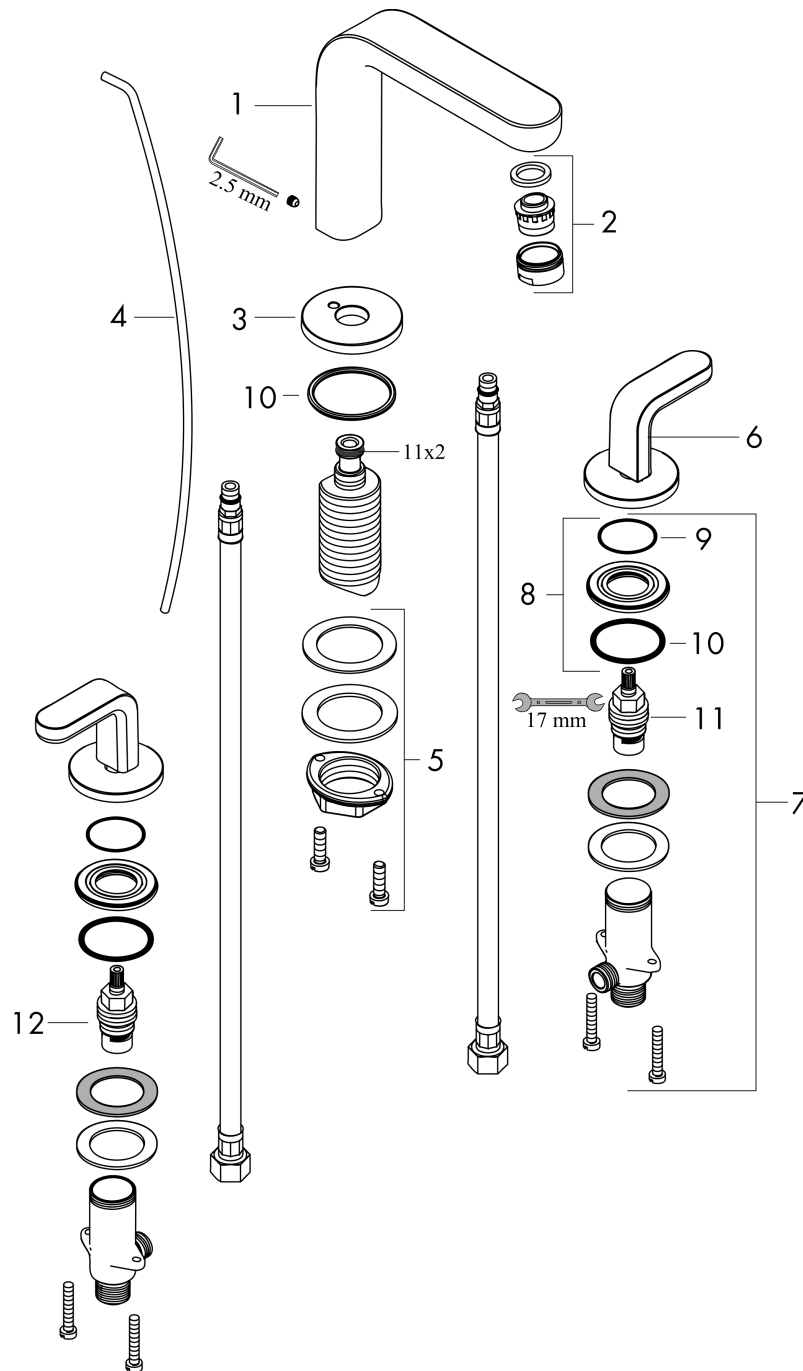

**Metris S**

**Widespread Faucet 100 with Lever Handles and Pop-Up Drain, 1.2 GPM**

Finish: **chrome** Part no. : **31067001**

**Exploded drawing**

Year of production: >07/16

## Metris S

**Widespread Faucet 100 with Lever Handles and Pop-Up Drain, 1.2 GPM**

Finish: **chrome** Part no. : **31067001**

### Spare parts list

Year of production: >07/16

Pos.	Description	Part no.	Price	PU
1	spout cpl.	97504000	-	1
2	aerator M24x1 (4,5 l/min)	92877000	-	1
3	escutcheon for spout	97505000	-	1
4	pull rod	96657000	-	1
5	fixing set (Ø 32)	13961000	-	1
6	handle for cold water	98827000	-	1
7	stop valve cpl.	97357001	-	1
8	nut	92854000	-	1
9	O-Ring 32x2,5	96364000	-	1
10	O-ring 40x3	92634000	-	1
11	shut off unit left closing	94008000	-	1
12	shut off unit right closing	94009000	-	1
a	pop up waste	88509000	-	1