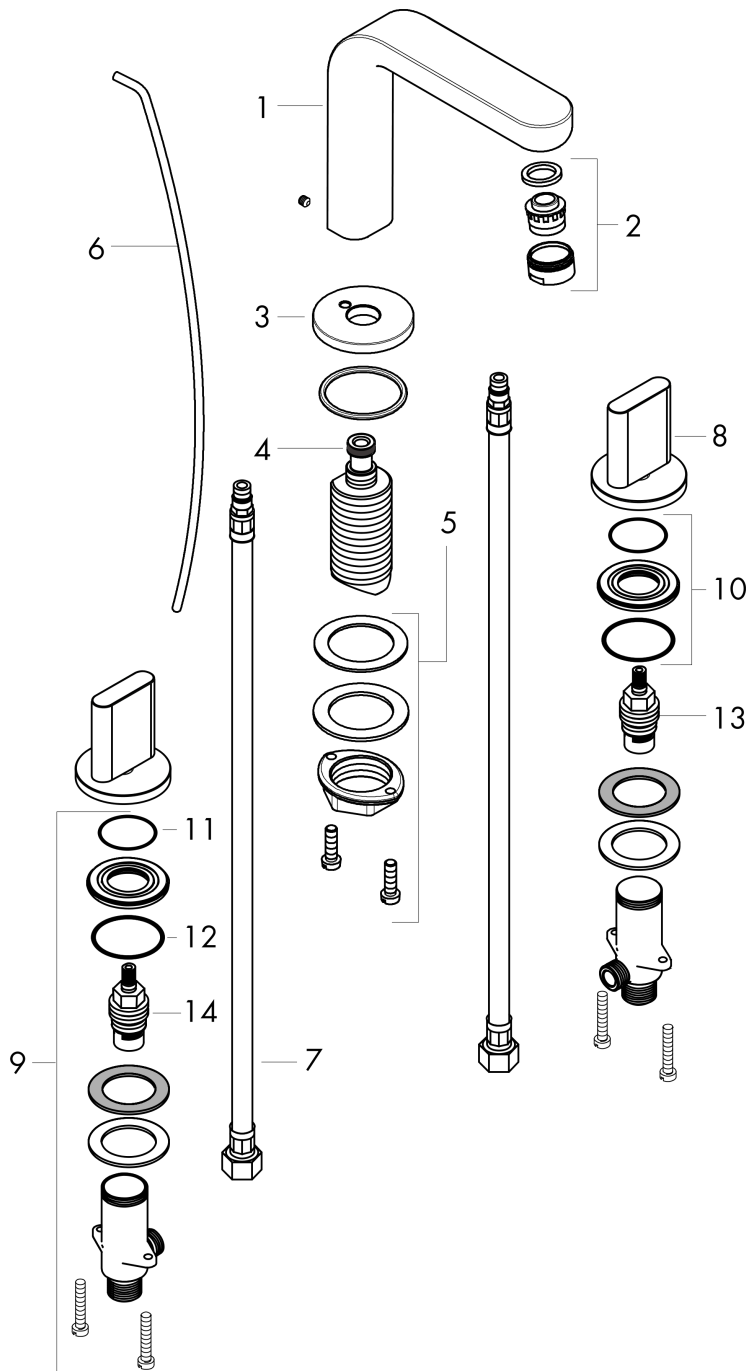

Metris S

Widespread Faucet 100 with Full Handles and Pop-Up Drain, 1.2 GPM

Finish: **chrome** Part no. : **31063001**

Description

Features

- Handle variant: Flat handle
- Spray modes: normal spray
- Flow: 1.2 GPM (4.5 L/Min)
- Ceramic valves hot/cold 90°
- Includes pop-up drain

Item details

List Price \$ 782.00

Technology

Compliance / Sustainability

Product image

Scale drawing

Metris S

Widespread Faucet 100 with Full Handles and Pop-Up Drain, 1.2 GPM

Finish: **chrome** Part no. : **31063001**

Exploded drawing

Year of production: >07/16

Metris S**Widespread Faucet 100 with Full Handles and Pop-Up Drain, 1.2 GPM**Finish: **chrome** Part no. : **31063001****Spare parts list**

Year of production: >07/16

Pos.	Description	Part no.	Price	PU
1	spout cpl.	97504000	-	1
2	aerator M24x1 (4,5 l/min)	92877000	-	1
3	escutcheon for spout	97505000	-	1
4	O-ring 11x2	98127000	-	1
5	fixing set (Ø 32)	13961000	-	1
6	pull rod	96657000	-	1
7	connection hose 18½" M8x0,75 3/8"	96321001	-	1
8	handle for cold water	97502000	-	1
9	stop valve cpl.	97357001	-	1
10	nut	92854000	-	1
11	O-Ring 32x2,5	96364000	-	1
12	O-ring 40x3	92634000	-	1
13	shut off unit left closing	94008000	-	1
14	shut off unit right closing	94009000	-	1
a	pop up waste	88509000	-	1