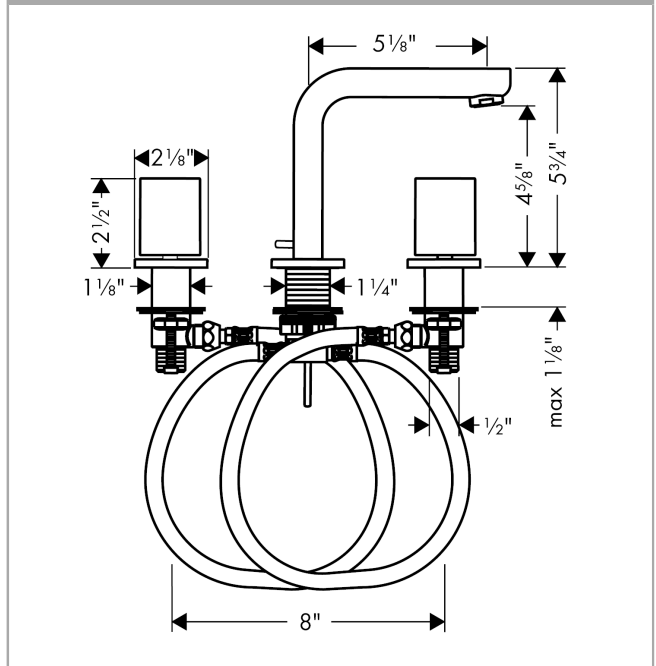

Metris S

Widespread Faucet 100 with Full Handles and Pop-Up Drain, 1.2 GPM

Finish: **chrome** Part no. : **31063001**

Description

Features

- Handle variant: Flat handle
- Spray modes: normal spray
- Flow: 1.2 GPM (4.5 L/Min)
- Ceramic valves hot/cold 90°
- Includes pop-up drain

Item details

List Price \$ 782.00

Technology

Compliance / Sustainability

Product image

Scale drawing

Metris S

Widespread Faucet 100 with Full Handles and Pop-Up Drain, 1.2 GPM

Finish: **chrome** Part no. : **31063001**

Exploded drawing

Year of production: >07/16

Metris S**Widespread Faucet 100 with Full Handles and Pop-Up Drain, 1.2 GPM**Finish: **chrome** Part no. : **31063001****Spare parts list**

Year of production: >07/16

Pos.	Description	Part no.	Price	PU
1	spout cpl.	97504000	-	1
2	aerator M24x1 (4,5 l/min)	92877000	-	1
3	escutcheon for spout	97505000	-	1
4	O-ring 11x2	98127000	-	1
5	fixing set (Ø 32)	13961000	-	1
6	pull rod	96657000	-	1
7	connection hose 18½" M8x0,75 3/8"	96321001	-	1
8	handle for cold water	97502000	-	1
9	stop valve cpl.	97357001	-	1
10	nut	92854000	-	1
11	O-Ring 32x2,5	96364000	-	1
12	O-ring 40x3	92634000	-	1
13	shut off unit left closing	94008000	-	1
14	shut off unit right closing	94009000	-	1
a	pop up waste	88509000	-	1