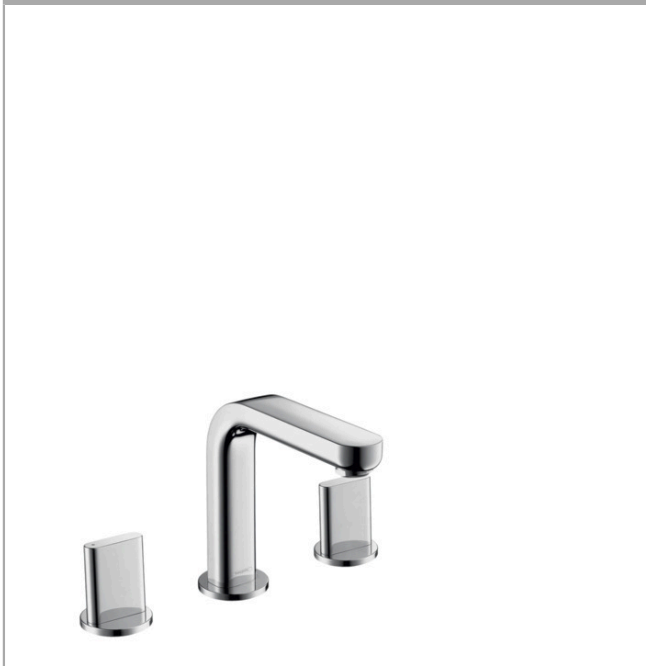

Metris S

Widespread Faucet 100 with Full Handles and Pop-Up Drain, 1.2 GPM

Finish: **chrome** Part no. : **31063001**

Description

Features

- Handle variant: Flat handle
- Spray modes: normal spray
- Flow: 1.2 GPM (4.5 L/Min)
- Ceramic valves hot/cold 90°
- Includes pop-up drain

Item details

List Price \$ 782.00

Technology

Compliance / Sustainability

Product image

Scale drawing

Metris S

Widespread Faucet 100 with Full Handles and Pop-Up Drain, 1.2 GPM

Finish: **chrome** Part no. : **31063001**

Exploded drawing

Year of production: >07/16

Metris S**Widespread Faucet 100 with Full Handles and Pop-Up Drain, 1.2 GPM**Finish: **chrome** Part no. : **31063001****Spare parts list**

Year of production: >07/16

Pos.	Description	Part no.	Price	PU
1	spout cpl.	97504000	-	1
2	aerator M24x1 (4,5 l/min)	92877000	-	1
3	escutcheon for spout	97505000	-	1
4	O-ring 11x2	98127000	-	1
5	fixing set (Ø 32)	13961000	-	1
6	pull rod	96657000	-	1
7	connection hose 18½" M8x0,75 3/8"	96321001	-	1
8	handle for cold water	97502000	-	1
9	stop valve cpl.	97357001	-	1
10	nut	92854000	-	1
11	O-Ring 32x2,5	96364000	-	1
12	O-ring 40x3	92634000	-	1
13	shut off unit left closing	94008000	-	1
14	shut off unit right closing	94009000	-	1
a	pop up waste	88509000	-	1