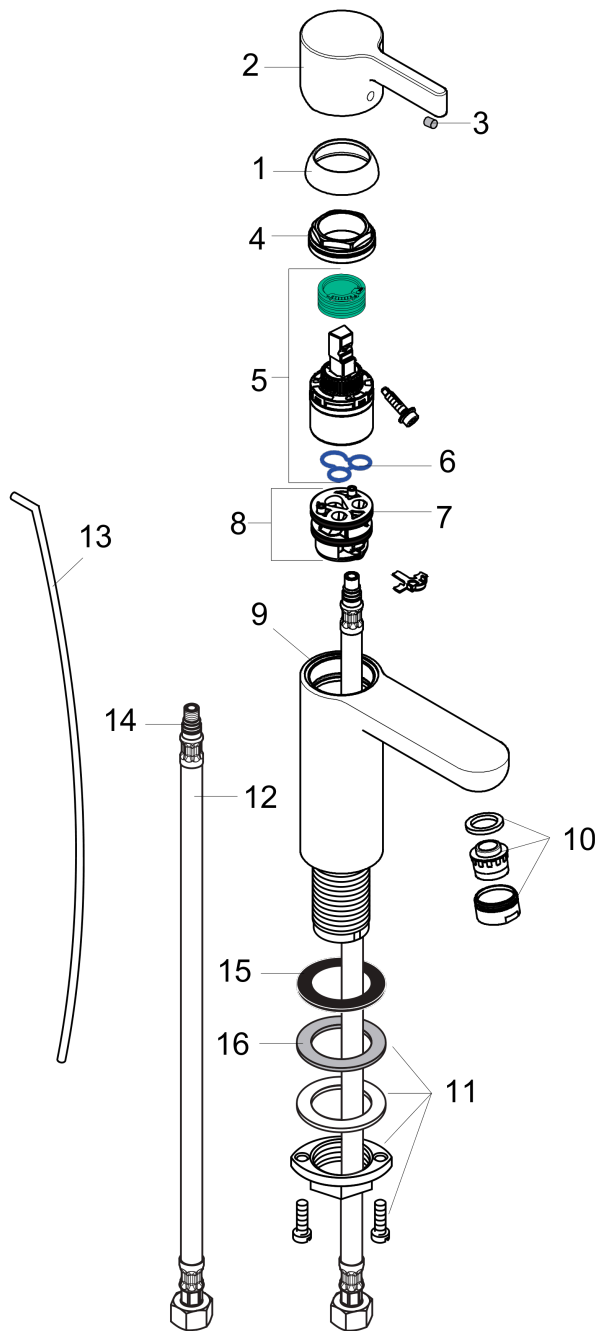

**Metris S**  
**Single-Hole Faucet 100 with Pop-Up Drain, 1.2 GPM**  
 Finish: **chrome** Part no. : **31060001**

**Description**

**Features**

- Handle variant: Lever
- Spray modes: normal spray
- Flow: 1.2 GPM (4.5 L/Min)
- Ceramic cartridge
- Includes pop-up drain

**Item details**

List Price \$ 469.00

**Technology**

**Compliance / Sustainability**

**Product image**

**Scale drawing**

**Metris S**  
**Single-Hole Faucet 100 with Pop-Up Drain, 1.2 GPM**  
 Finish: **chrome** Part no. : **31060001**

## Metris S

Single-Hole Faucet 100 with Pop-Up Drain, 1.2 GPM

Finish: **chrome** Part no. : **31060001**

### Spare parts list

Year of production: >07/16

Pos.	Description	Part no.	Price	PU
1	flange	97406000	-	1
2	handle	31093000	-	1
3	screw cover	96338000	-	1
4	nut	97209000	-	1
5	cartridge, assy	95646001	-	1
6	seal	95008000	-	1
7	O-Ring 30x2	98186000	-	1
8	adapter for cartridge	98750000	-	1
9	O-ring 35x2	92604000	-	1
10	aerator M24x1 (4,5 l/min)	92877000	-	1
11	fixing set (Ø 32)	13961000	-	1
12	connection hose 18½" M8x0,75 3/8"	96321001	-	1
13	pull rod	96657000	-	1
14	O-ring 7x1,5	98422000	-	1
15	flat seal	98749000	-	1
16	lever collar	97548000	-	1
a	pop up waste	88509000	-	1