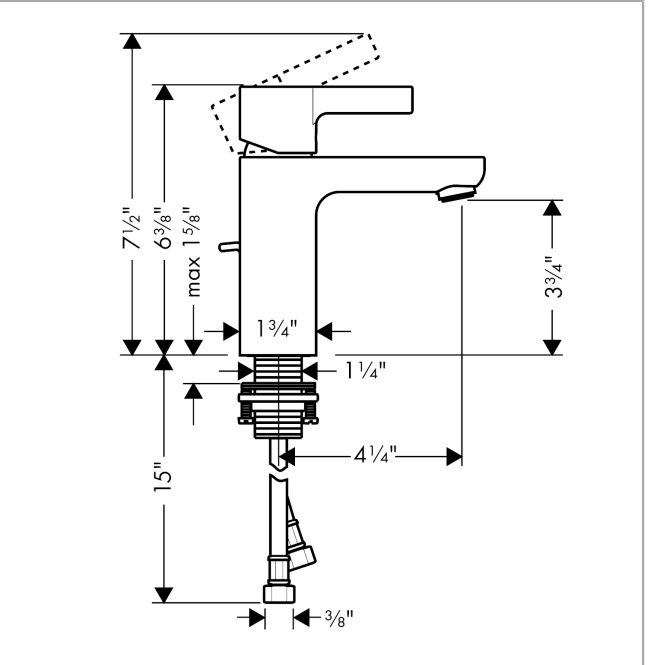

**Metris S**  
**Single-Hole Faucet 100 with Pop-Up Drain, 1.2 GPM**  
 Finish: **chrome** Part no. : **31060001**

**Description**

**Features**

- Handle variant: Lever
- Spray modes: normal spray
- Flow: 1.2 GPM (4.5 L/Min)
- Ceramic cartridge
- Includes pop-up drain

**Item details**

List Price \$ 469.00

**Technology**

**Compliance / Sustainability**

**Product image**

**Scale drawing**

**Metris S**  
**Single-Hole Faucet 100 with Pop-Up Drain, 1.2 GPM**  
 Finish: **chrome** Part no. : **31060001**

## Metris S

Single-Hole Faucet 100 with Pop-Up Drain, 1.2 GPM

Finish: **chrome** Part no. : **31060001**

### Spare parts list

Year of production: >07/16

Pos.	Description	Part no.	Price	PU
1	flange	97406000	-	1
2	handle	31093000	-	1
3	screw cover	96338000	-	1
4	nut	97209000	-	1
5	cartridge, assy	95646001	-	1
6	seal	95008000	-	1
7	O-Ring 30x2	98186000	-	1
8	adapter for cartridge	98750000	-	1
9	O-ring 35x2	92604000	-	1
10	aerator M24x1 (4,5 l/min)	92877000	-	1
11	fixing set (Ø 32)	13961000	-	1
12	connection hose 18½" M8x0,75 3/8"	96321001	-	1
13	pull rod	96657000	-	1
14	O-ring 7x1,5	98422000	-	1
15	flat seal	98749000	-	1
16	lever collar	97548000	-	1
a	pop up waste	88509000	-	1