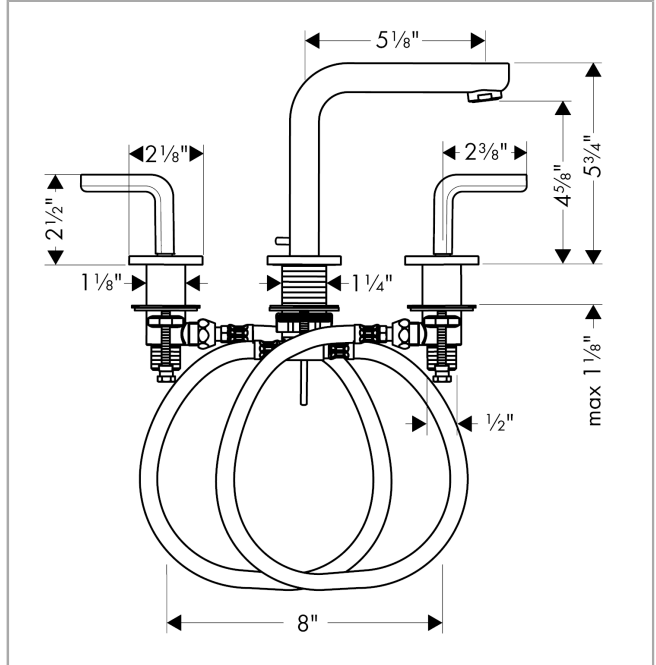

Metris S

Widespread Faucet 100 with Lever Handles and Pop-Up Drain, 0.5 GPM

Finishes : **chrome** Part no. : **31013001**

Description

Features

- Aerated spray
- Flow: 0.5 GPM (1.9 L/Min)
- 90° ceramic valves
- Includes pop-up drain

Item details

List Price \$ 627.00

Technology

Compliance

Product image

Scale drawing

Metris S

Widespread Faucet 100 with Lever Handles and Pop-Up Drain, 0.5 GPM

Finishes : **chrome** Part no. : **31013001**

Exploded drawing

Year of production: >10/19

Metris S

Widespread Faucet 100 with Lever Handles and Pop-Up Drain, 0.5 GPM

Finishes : **chrome** Part no. : **31013001**

Spare parts list

Year of production: >10/19

Pos.	Description	Part no.	Price	PU
1	spout cpl.	97504000	-	1
2	aerator M24x1 (1,9 l/min)	93502000	-	1
3	escutcheon for spout	97505000	-	1
4	pull rod	96657000	-	1
5	fixing set (Ø 32)	13961000	-	1
6	handle for cold water	98827000	-	1
7	stop valve cpl.	97357001	-	1
8	nut	92854000	-	1
9	O-Ring 32x2,5	96364000	-	1
10	O-ring 40x3	92634000	-	1
11	shut off unit left closing	94008000	-	1
12	shut off unit right closing	94009000	-	1
a	handle for hot water	98826000	-	1
b	pop up waste	88509000	-	1
c	connection hose 18½" M8x0,75 3/8"	96321001	-	1
d	O-ring 7x1,5	98422000	-	1
e	O-ring 11x2	98127000	-	1
f	lever collar	97548000	-	1