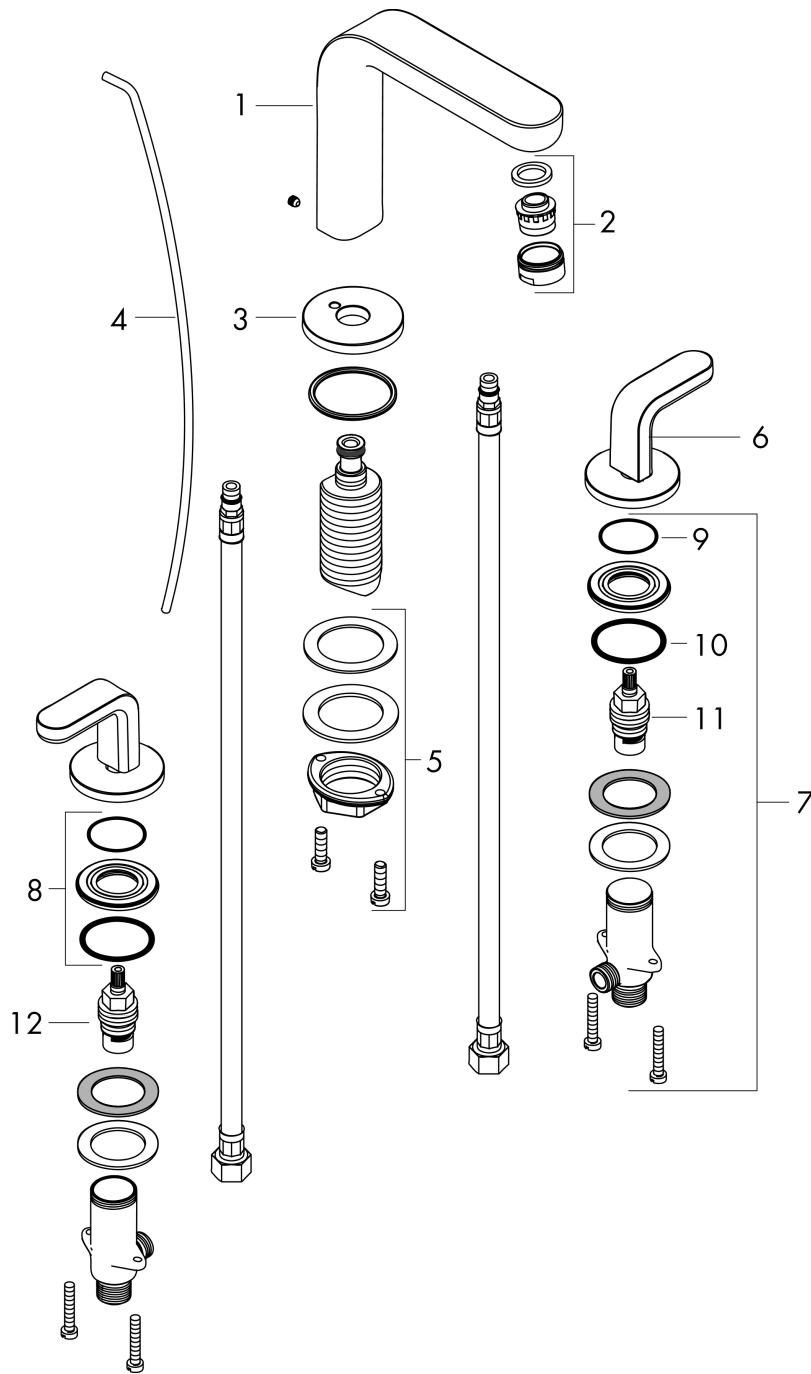

Metris S

Widespread Faucet 100 with Lever Handles and Pop-Up Drain, 0.5 GPM

Finishes : **chrome** Part no. : **31013001**

Description

Features

- Aerated spray
- Flow: 0.5 GPM (1.9 L/Min)
- 90° ceramic valves
- Includes pop-up drain

Item details

List Price \$ 627.00

Technology

Compliance

Product image

Scale drawing

Metris S

Widespread Faucet 100 with Lever Handles and Pop-Up Drain, 0.5 GPM

Finishes : **chrome** Part no. : **31013001**

Exploded drawing

Year of production: >10/19

Metris S

Widespread Faucet 100 with Lever Handles and Pop-Up Drain, 0.5 GPM

Finishes : **chrome** Part no. : **31013001**

Spare parts list

Year of production: >10/19

Pos.	Description	Part no.	Price	PU
1	spout cpl.	97504000	-	1
2	aerator M24x1 (1,9 l/min)	93502000	-	1
3	escutcheon for spout	97505000	-	1
4	pull rod	96657000	-	1
5	fixing set (Ø 32)	13961000	-	1
6	handle for cold water	98827000	-	1
7	stop valve cpl.	97357001	-	1
8	nut	92854000	-	1
9	O-Ring 32x2,5	96364000	-	1
10	O-ring 40x3	92634000	-	1
11	shut off unit left closing	94008000	-	1
12	shut off unit right closing	94009000	-	1
a	handle for hot water	98826000	-	1
b	pop up waste	88509000	-	1
c	connection hose 18½" M8x0,75 3/8"	96321001	-	1
d	O-ring 7x1,5	98422000	-	1
e	O-ring 11x2	98127000	-	1
f	lever collar	97548000	-	1