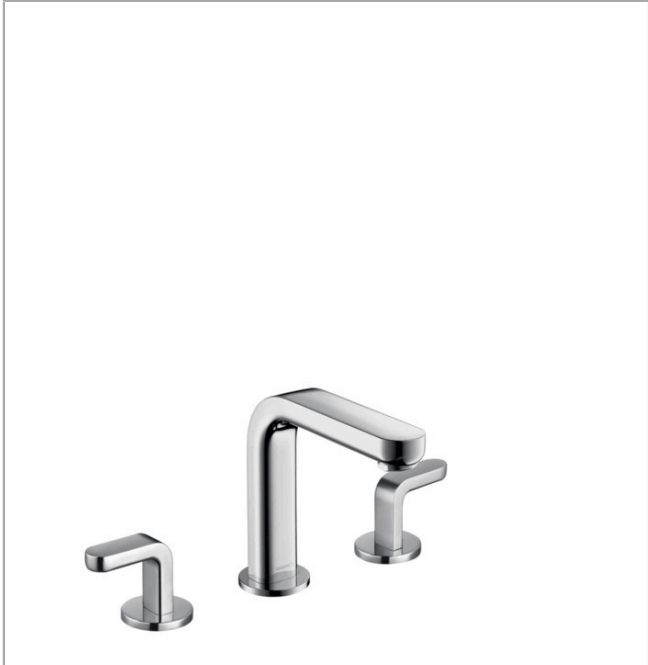

Metris S

Widespread Faucet 100 with Lever Handles and Pop-Up Drain, 0.5 GPM

Finishes : **chrome** Part no. : **31013001**

Description

Features

- Aerated spray
- Flow: 0.5 GPM (1.9 L/Min)
- 90° ceramic valves
- Includes pop-up drain

Item details

List Price \$ 627.00

Technology

Compliance

Product image

Scale drawing

Metris S

Widespread Faucet 100 with Lever Handles and Pop-Up Drain, 0.5 GPM

Finishes : **chrome** Part no. : **31013001**

Exploded drawing

Year of production: >10/19

Metris S

Widespread Faucet 100 with Lever Handles and Pop-Up Drain, 0.5 GPM

Finishes : **chrome** Part no. : **31013001**