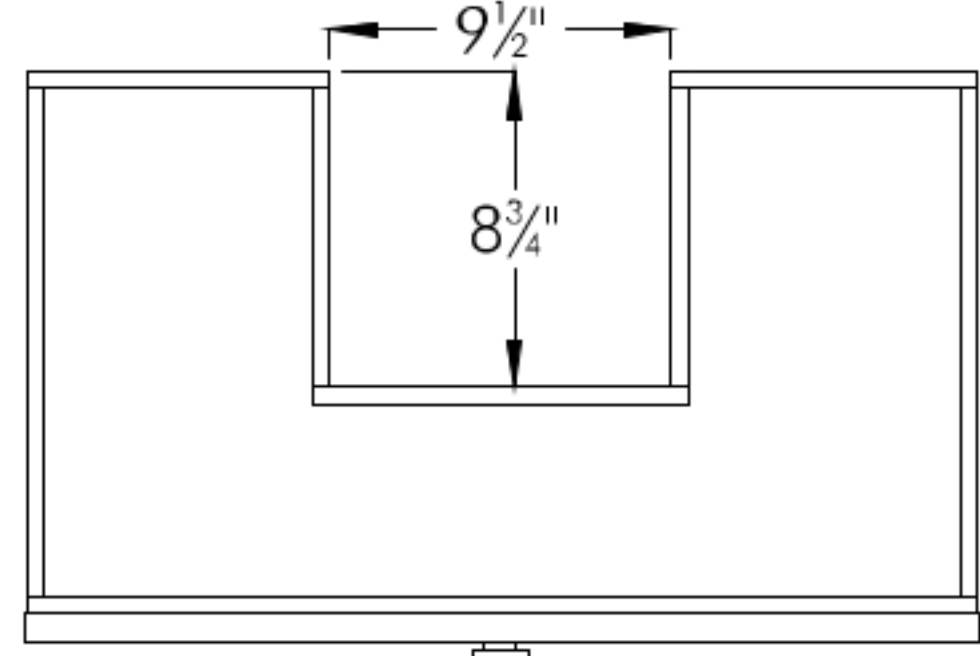

Front View

Top Drawer

Middle Drawer

Side View (21" or 18" front-to-back)

Drawers:
15" Deep
A = 4" High
B = 5³/₄" High