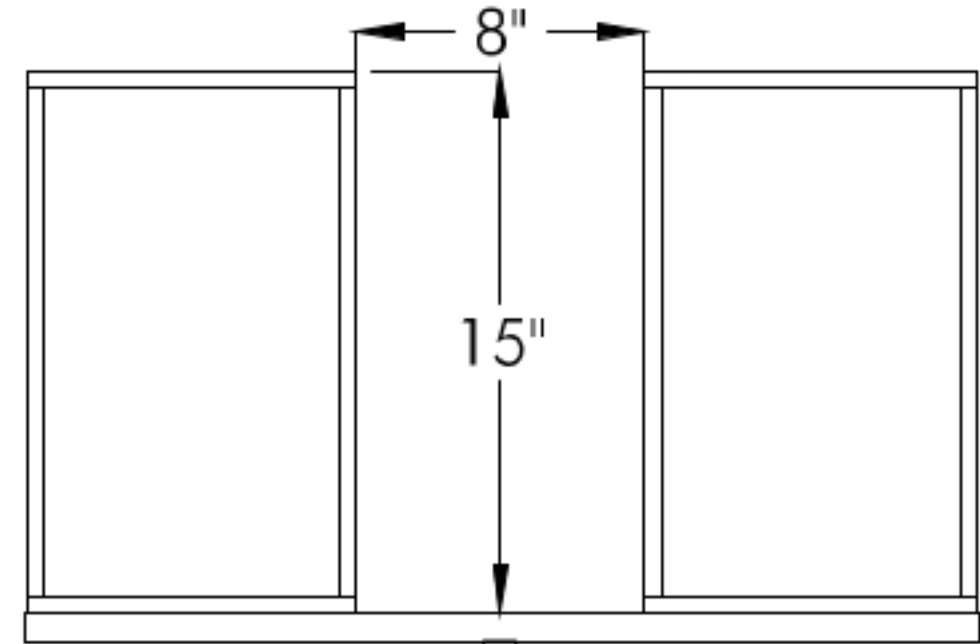

Front View

Top Drawer

Middle Drawer

Side View (21" or 18" front-to-back)

Drawers:
15" Deep
A = 4" High
B = 5³/₄" High