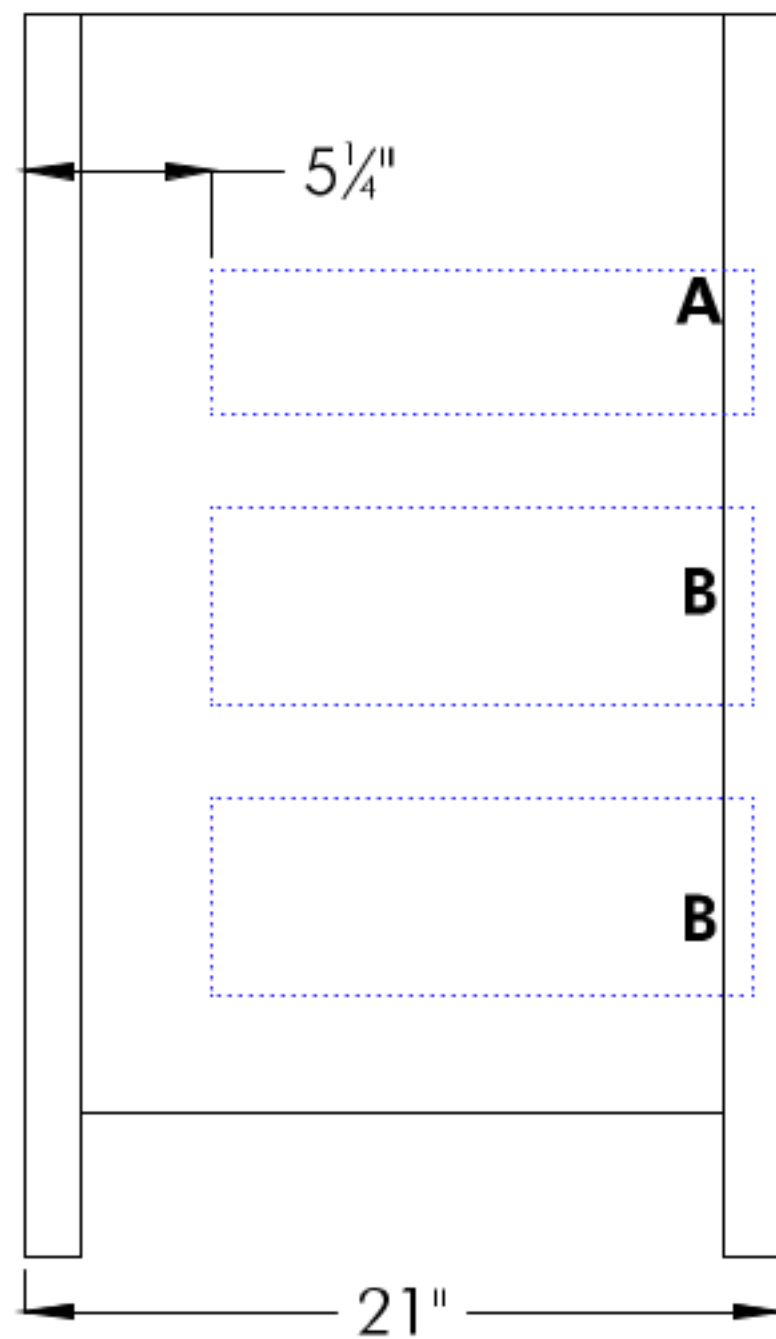

Front View

Top Drawer

Middle Drawer

Side View (21" or 18" front-to-back)

Drawers:
15" Deep
A = 4" High
B = 5³/₄" High