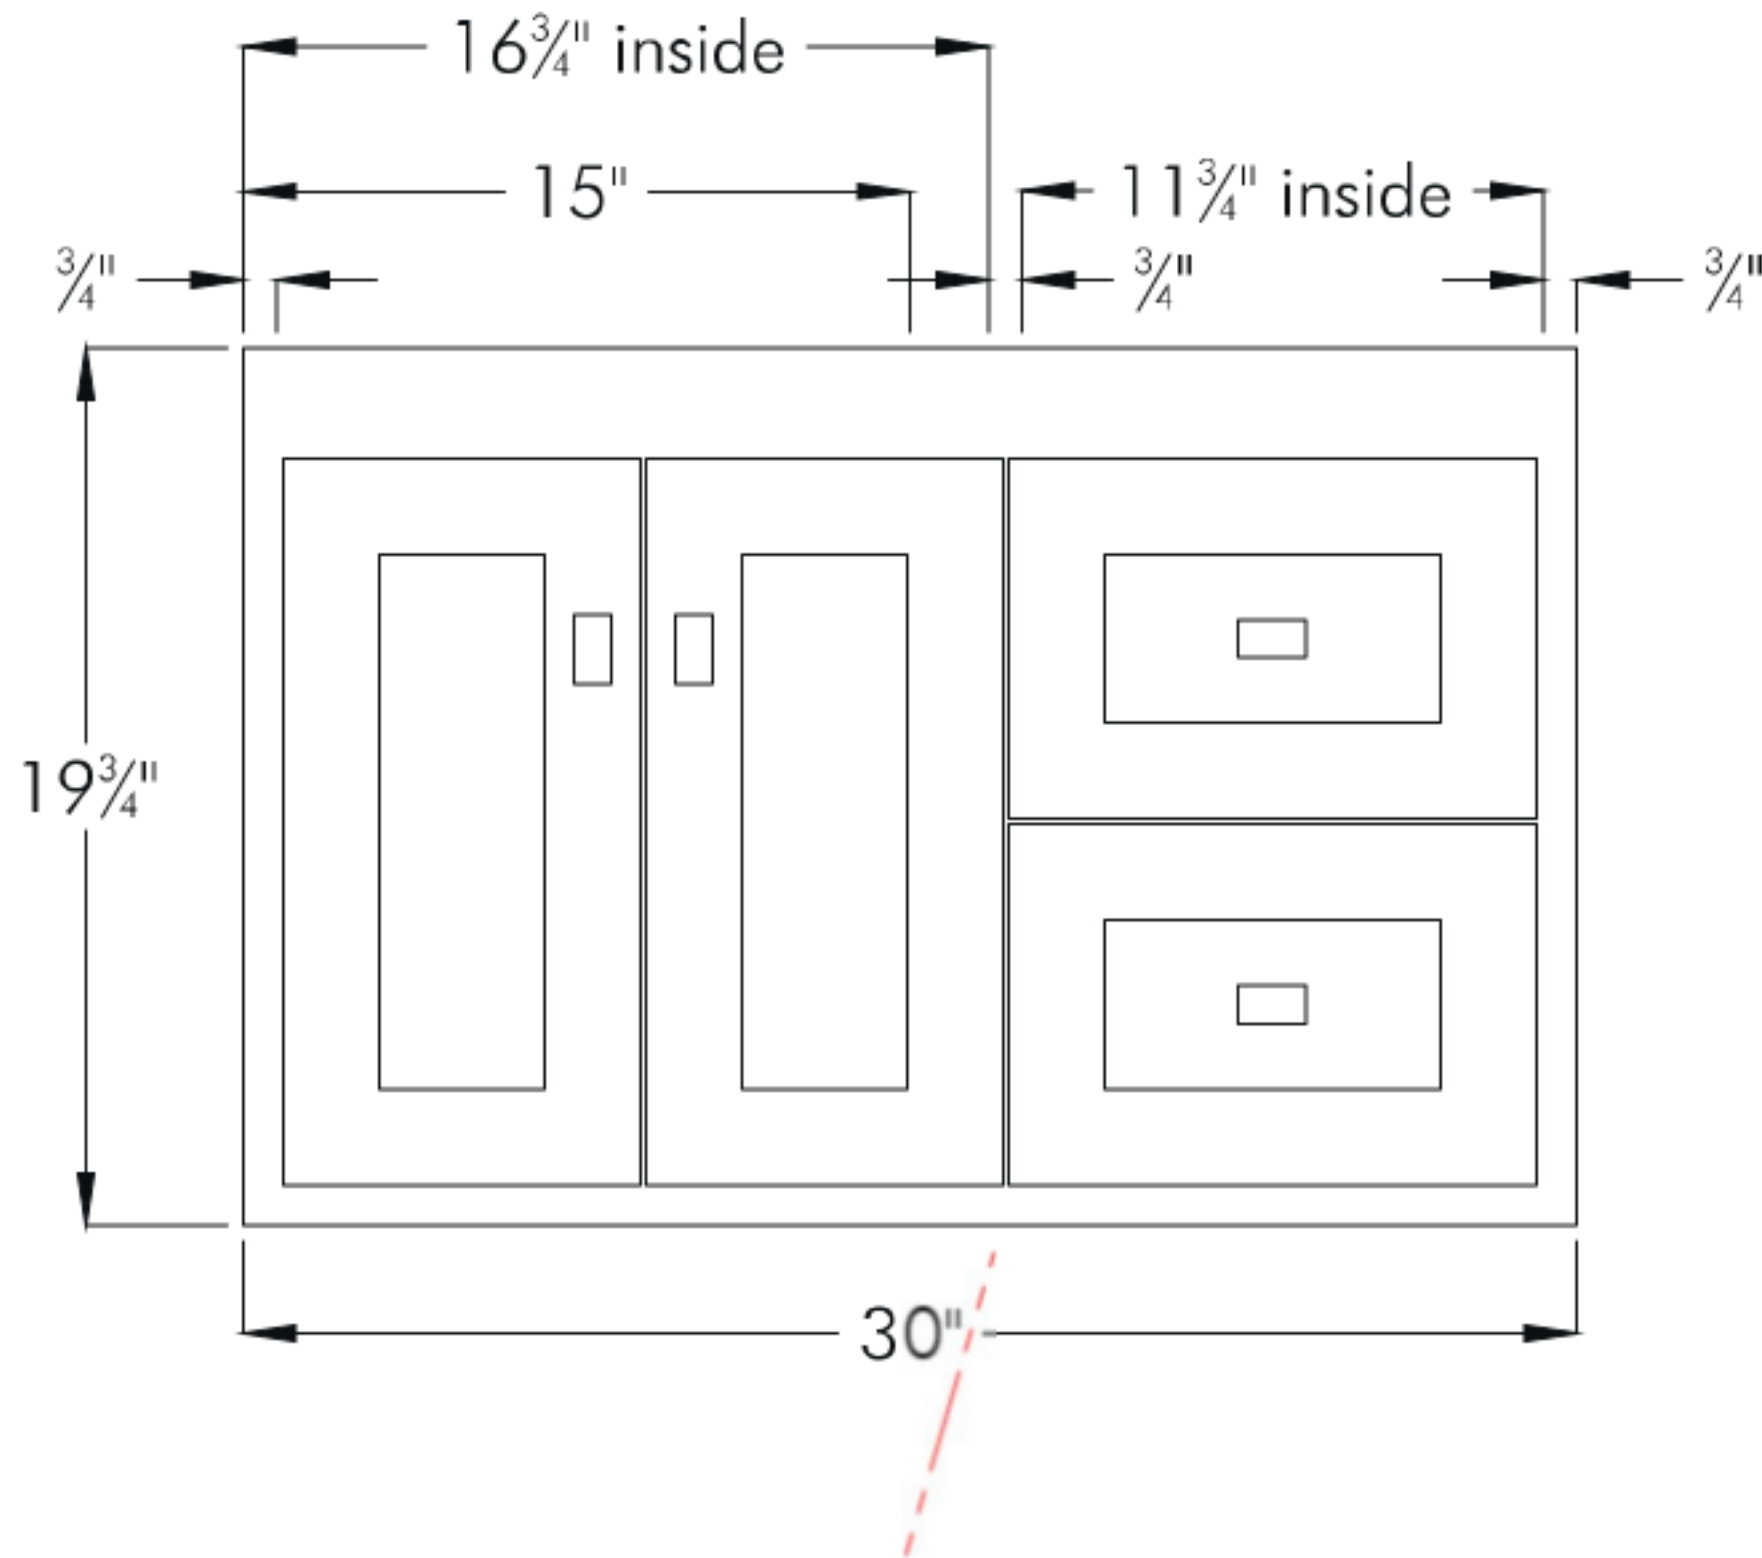

Front View

Side View (21" or 18" front-to-back)

Drawers:
15" Deep
A = 4" High
B = 5³/₄" High