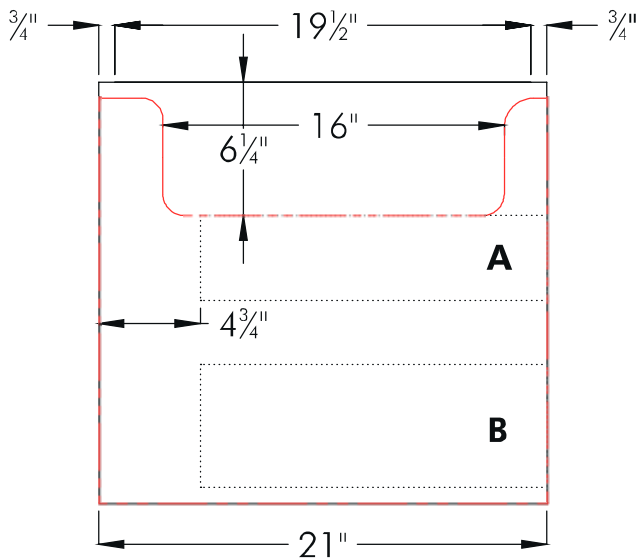

Front View

Side View (21" or 18" front-to-back)

Drawers:
15" Deep
A = 4" High
B = 5 ³/₄" High