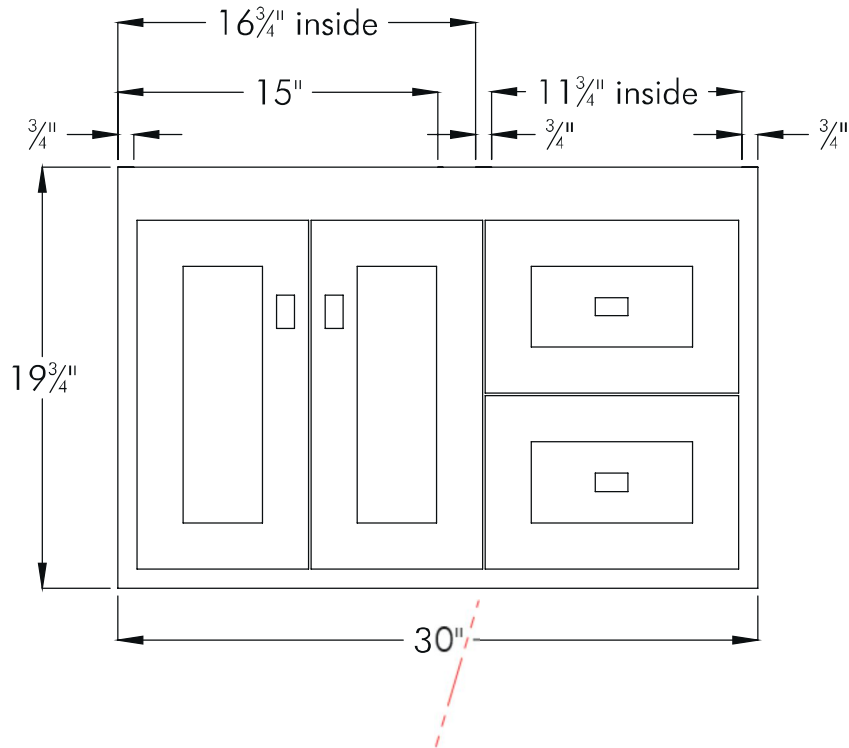

Front View

Side View (21" or 18" front-to-back)

Drawers:
15" Deep
A = 4" High
B = 5 ³/₄" High