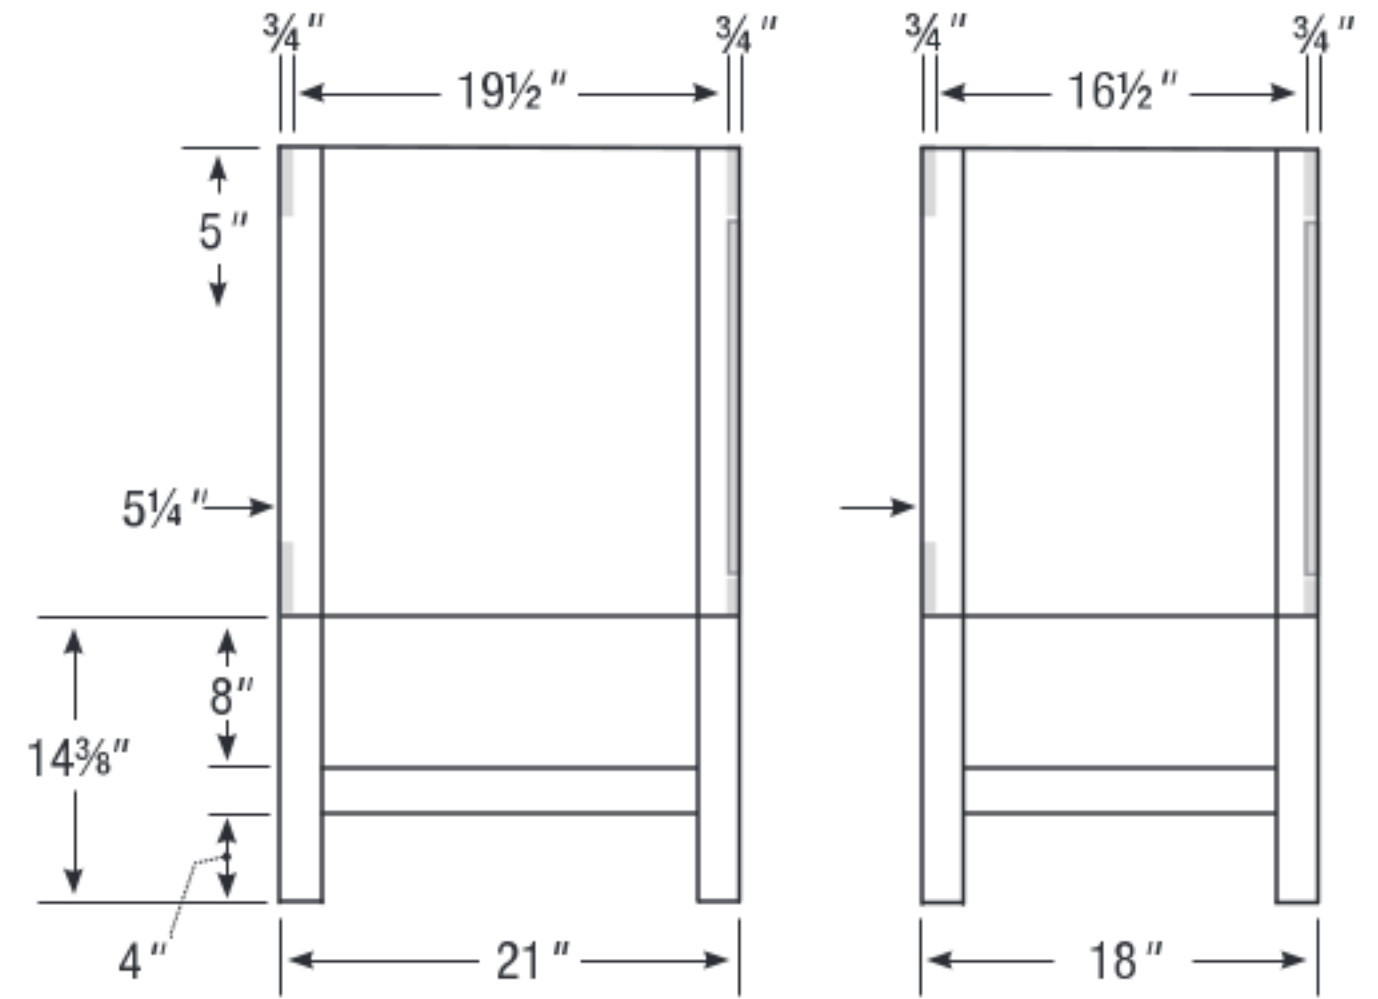

Basin placement range varies with brand and model.
Shown is for Kohler 2210.

21" or 18" front-to-back option

30" Vanity

30" wide
34 1/2" tall
21" or 18" front-to-back