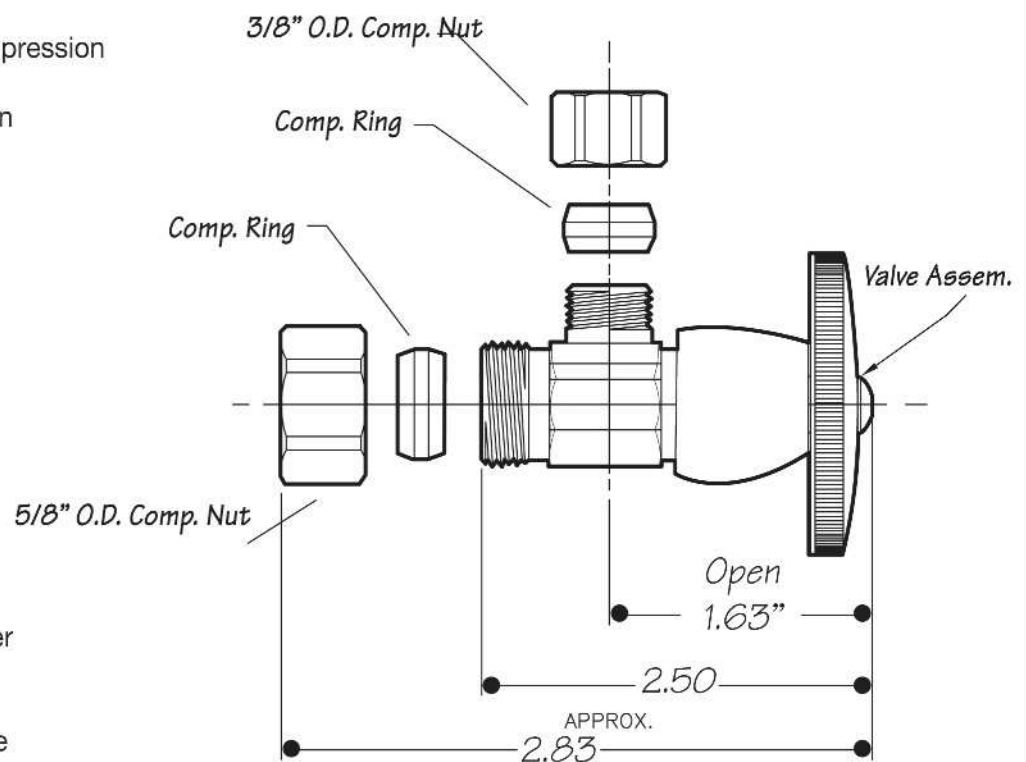

INSTALLATION DIMENSIONS

This model offers you the following features & benefits:

- 5/8" O.D. (1/2 CTS) Inlet Compression
- 3/8" O.D. Outlet Compression
- 1/4 Turn ceramic cartridge
- Available in 21 finishes
 - CPB - Polished Chrome
 - SC - Satin Chrome
 - PN - Polished Nickel
 - BRN - Brushed Nickel
 - PEW - Pewter
 - PRN - Pearl Nickel
 - AB - Antique Brass
 - SB - Satin Brass
 - PVD - Polished Brass
 - WB - Weathered Brass
 - WCP - Weathered Copper
 - ACP - Antique Copper
 - PCP - Polished Copper
 - ORB - Oil Rubbed Bronze
 - VB - Venetian Bronze*
 - PVDDB - Brushed Bronze
 - TB - Tuscan Brass
 - MB - Matte Black
 - FG - French Gold
 - GPB - Polished Gold
 - SG - Satin Gold