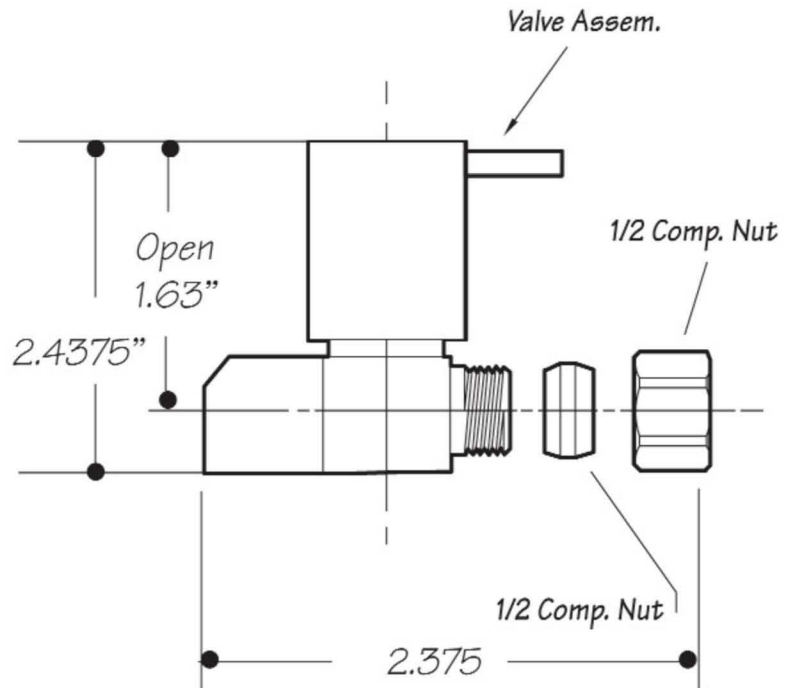

INSTALLATION DIMENSIONS

This model offers you the following features & benefits:

- 1/2" Inlet Compression
- 3/8" O.D. Outlet Compression
- 1/4 Turn ceramic cartridge
- Available in 21 finishes
 - CPB - Polished Chrome
 - SC - Satin Chrome
 - PN - Polished Nickel
 - BRN - Brushed Nickel
 - PEW - Pewter
 - PRN - Pearl Nickel
 - AB - Antique Brass
 - SB - Satin Brass
 - PVD - Polished Brass
 - WB - Weathered Brass
 - WCP - Weathered Copper
 - ACP - Antique Copper
 - PCP - Polished Copper
 - ORB - Oil Rubbed Bronze
 - VB - Venetian Bronze*
 - PVDDB - Brushed Bronze
 - TB - Tuscan Brass
 - MB - Matte Black
 - FG - French Gold
 - GPB - Polished Gold
 - SG - Satin Gold