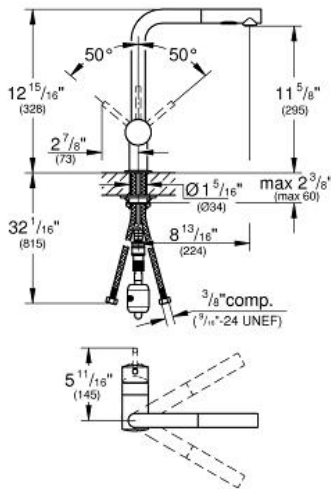

MINTA Single-Handle Kitchen Faucet

MODEL # 30300000

GROHE America, Inc | 200 North Gary Avenue, Suite G, Roselle, IL 60172
Phone: +1 (800) 444-7643 | Fax: +1 (800) 225-2778 | us-customerservice@grohe.com

Pure Freude an Wasser

GROHE

Product Description: Single-Handle Kitchen Faucet

Standard Specification:

- L-spout
- Single hole installation
- **GROHE StarLight** chrome finish
- **GROHE SilkMove** ceramic cartridge
- **GROHE EasyDock** guarantees easy retraction and smooth docking back to the starting position
- **Pull-out Dual Spray Control** - switches back and forth between regular flow and spray
- Diverter: laminar spray/SpeedClean shower jet
- Automatic return to laminar spray
- Adjustable flow rate limiter
- Swivel Spout
- Swivel area 360°
- Integrated non-return valve
- Stainless steel flex lines
- Quick installation system
- Min. recommended pressure: 15 psi
- 1.75 gpm
- CALGreen compliant
- $12 \frac{15}{16}''$ Faucet height
- $11 \frac{5}{8}''$ Aerator height
- $8 \frac{13}{16}''$ Faucet reach

Color:

- ☐ 30300000 chrome